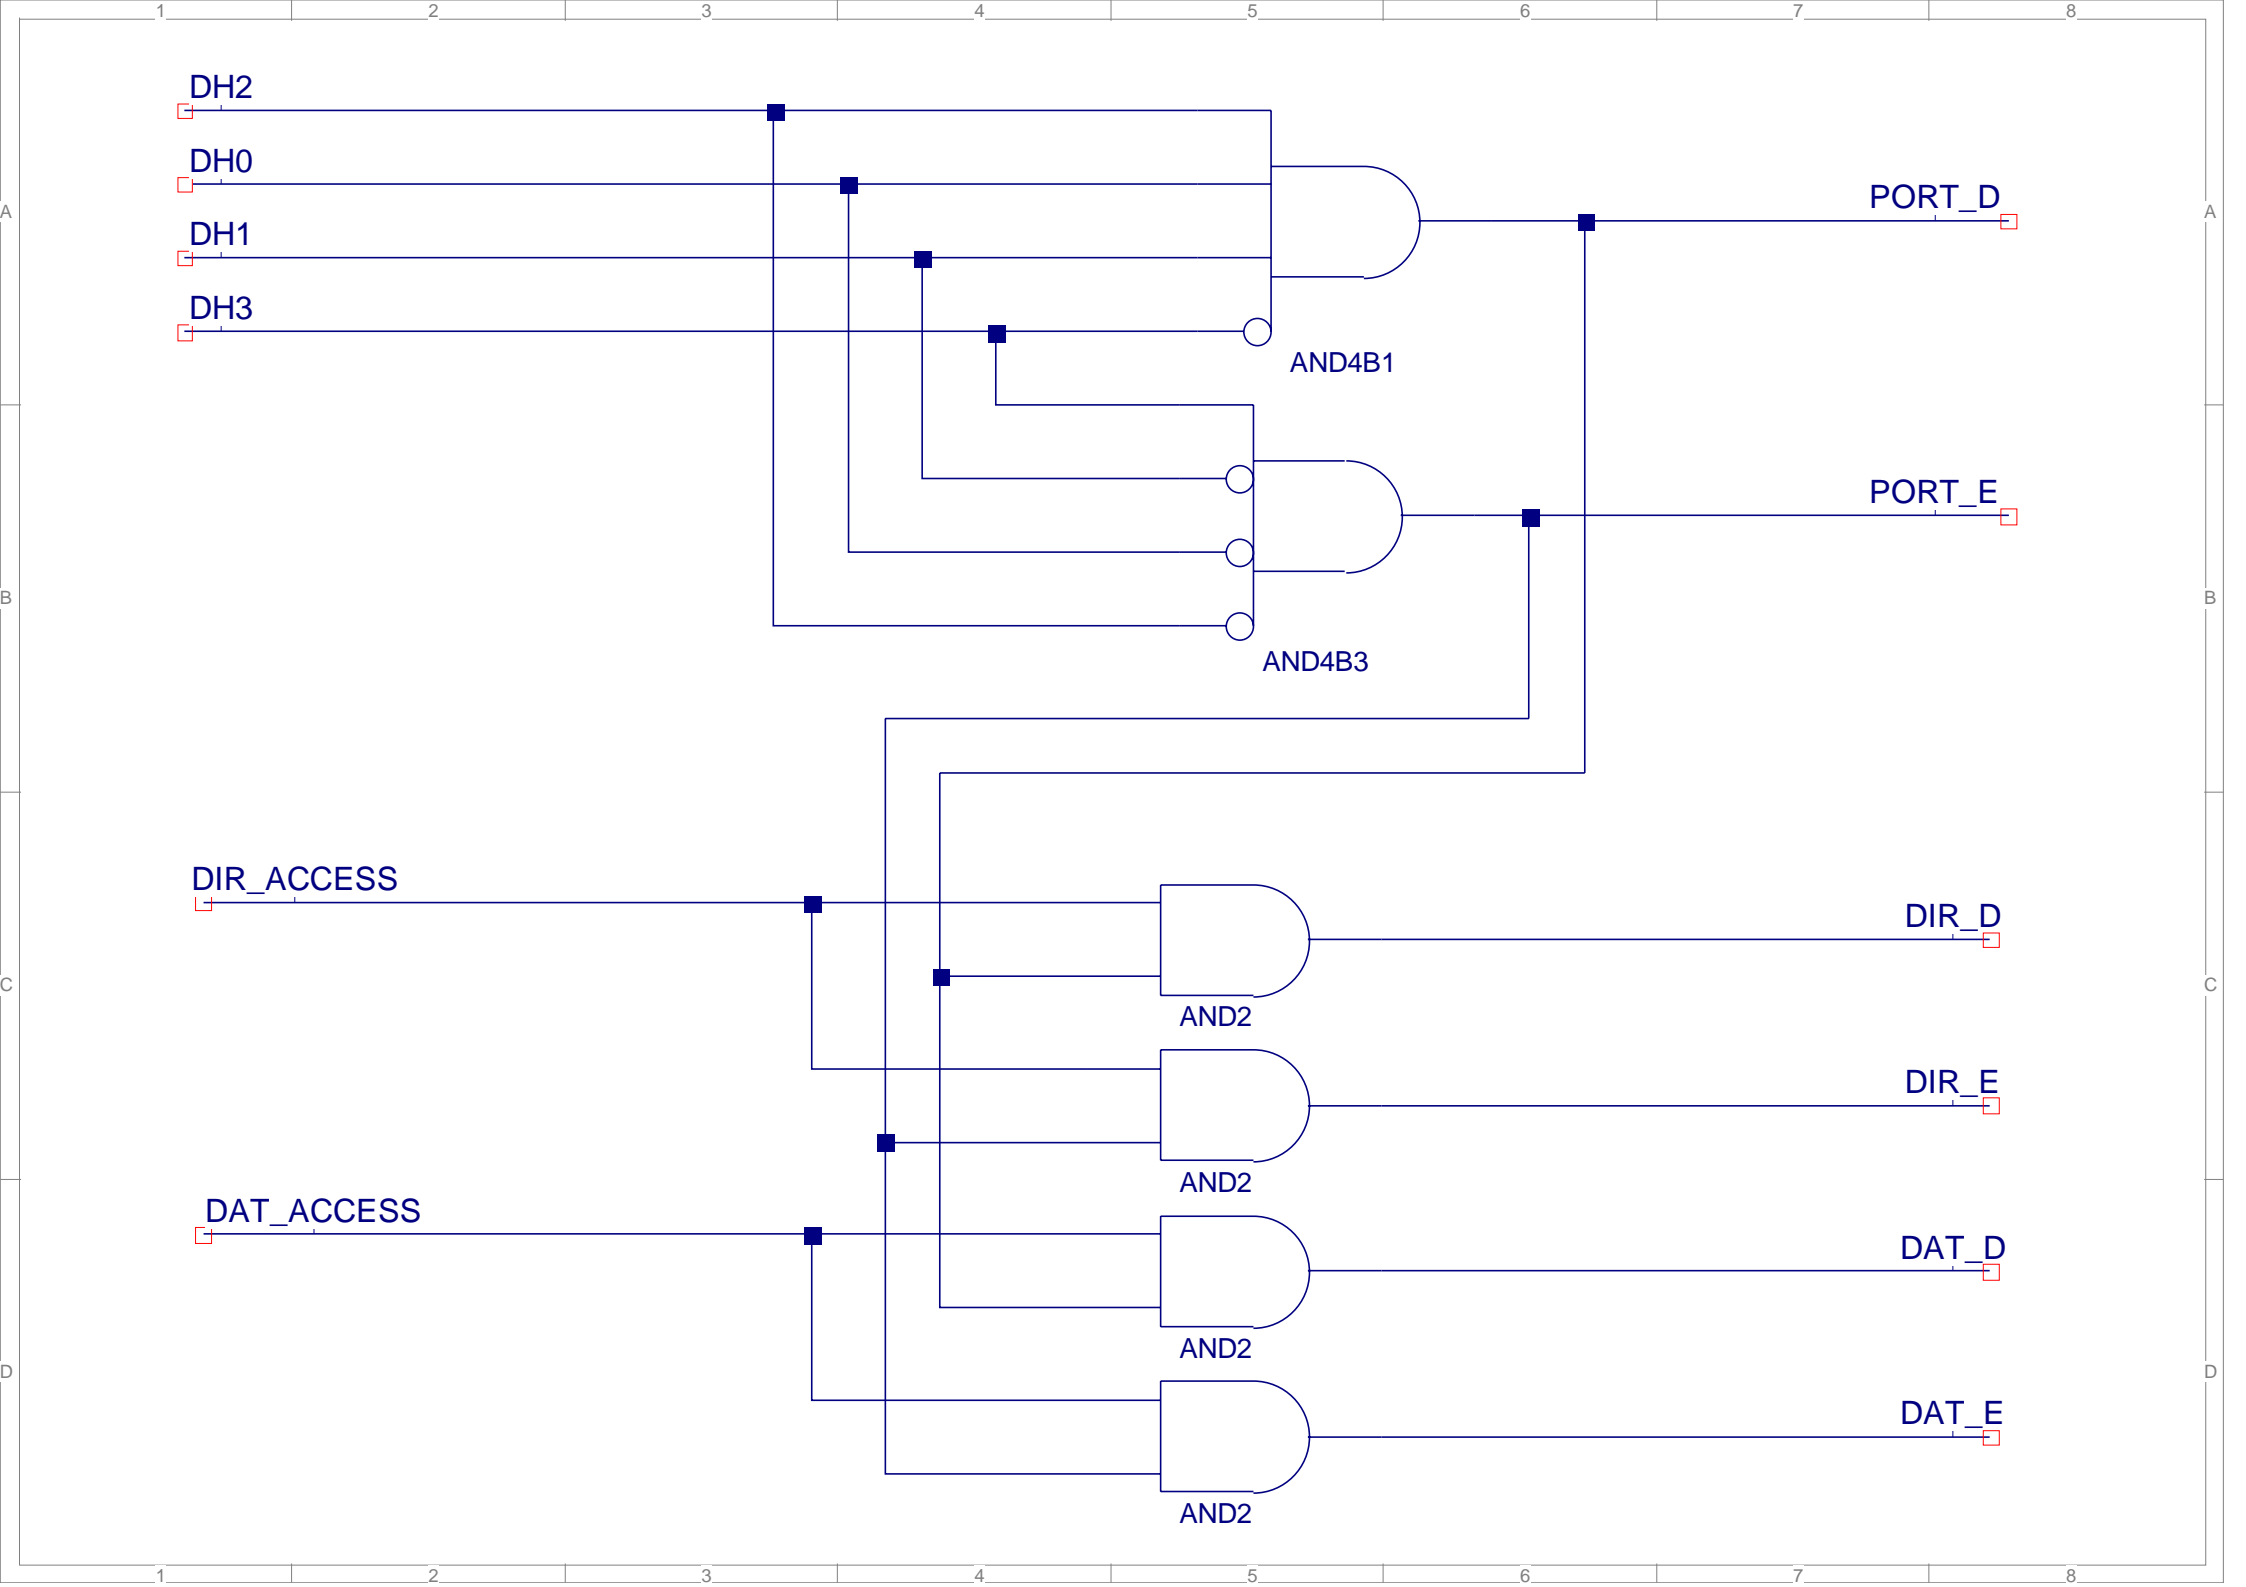

ATA_FRONTEND_01a

ATA-Port 8255_02
 3 Ports 8255 Mode 0
 2 Universal Ports

ATA_REG_DECODE

8255 Control Register

Ports A, B

PORT_8255_01

Port C and Read Data Selector

Port s D, E