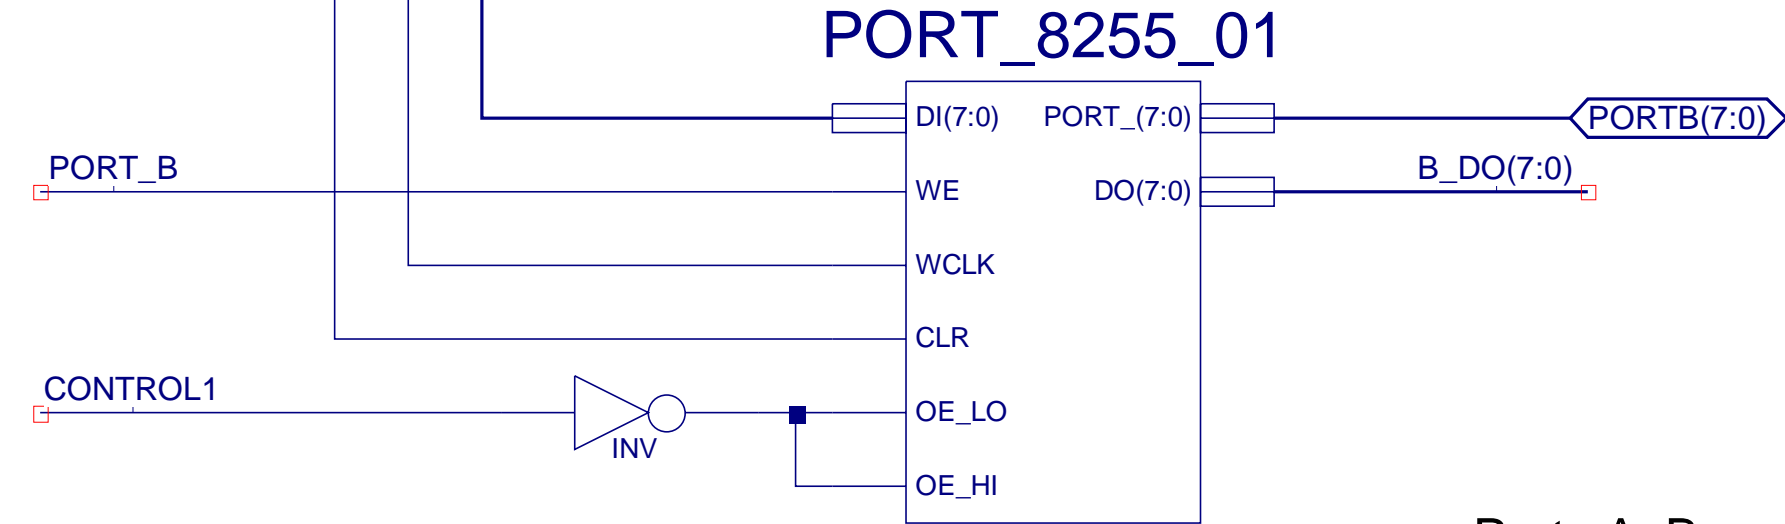

ATA_FRONTEND_01a

ATA-Port 8255_02
 3 Ports 8255 Mode 0
 2 Universal Ports

ATA_REG_DECODE

8255 Control Register

Ports A, B

PORT_8255_01

Port C and Read Data Selector

Port s D, E