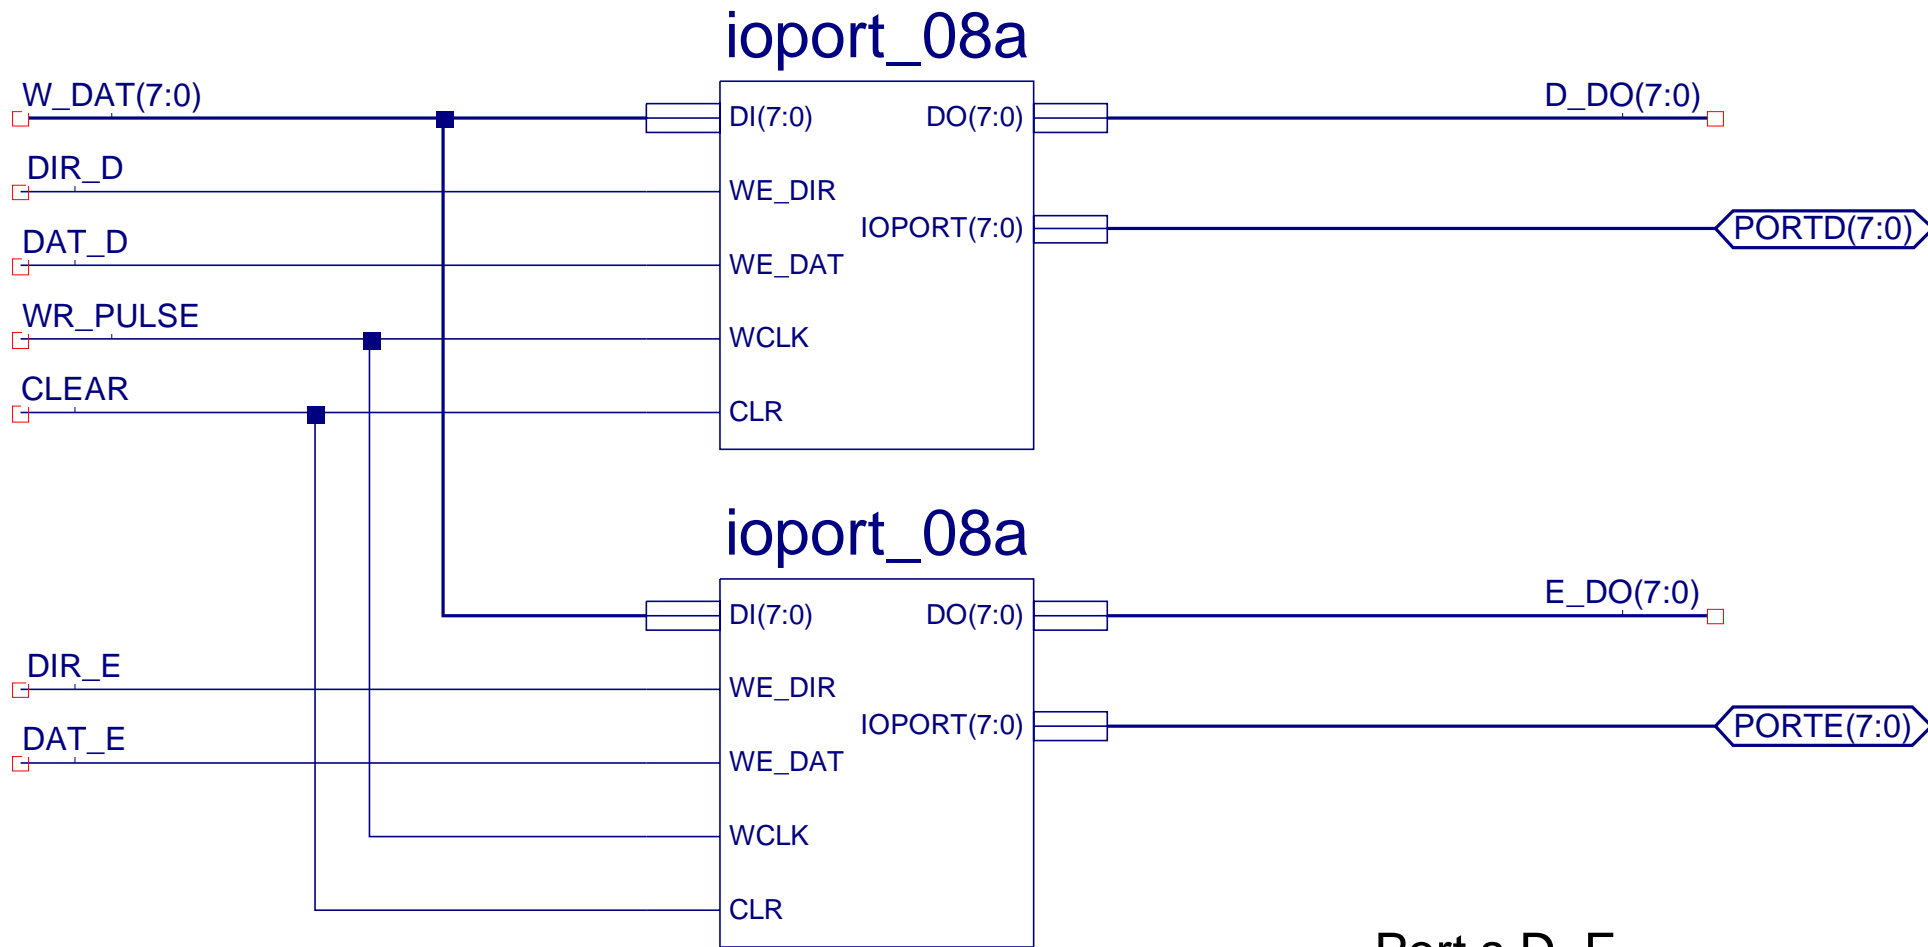

ATA_FRONTEND_01a

ATA-Port 8255_02
 3 Ports 8255 Mode 0
 2 Universal Ports

ATA_REG_DECODE

8255 Control Register

Ports A, B

PORT_8255_01

Port C and Read Data Selector

Port s D, E