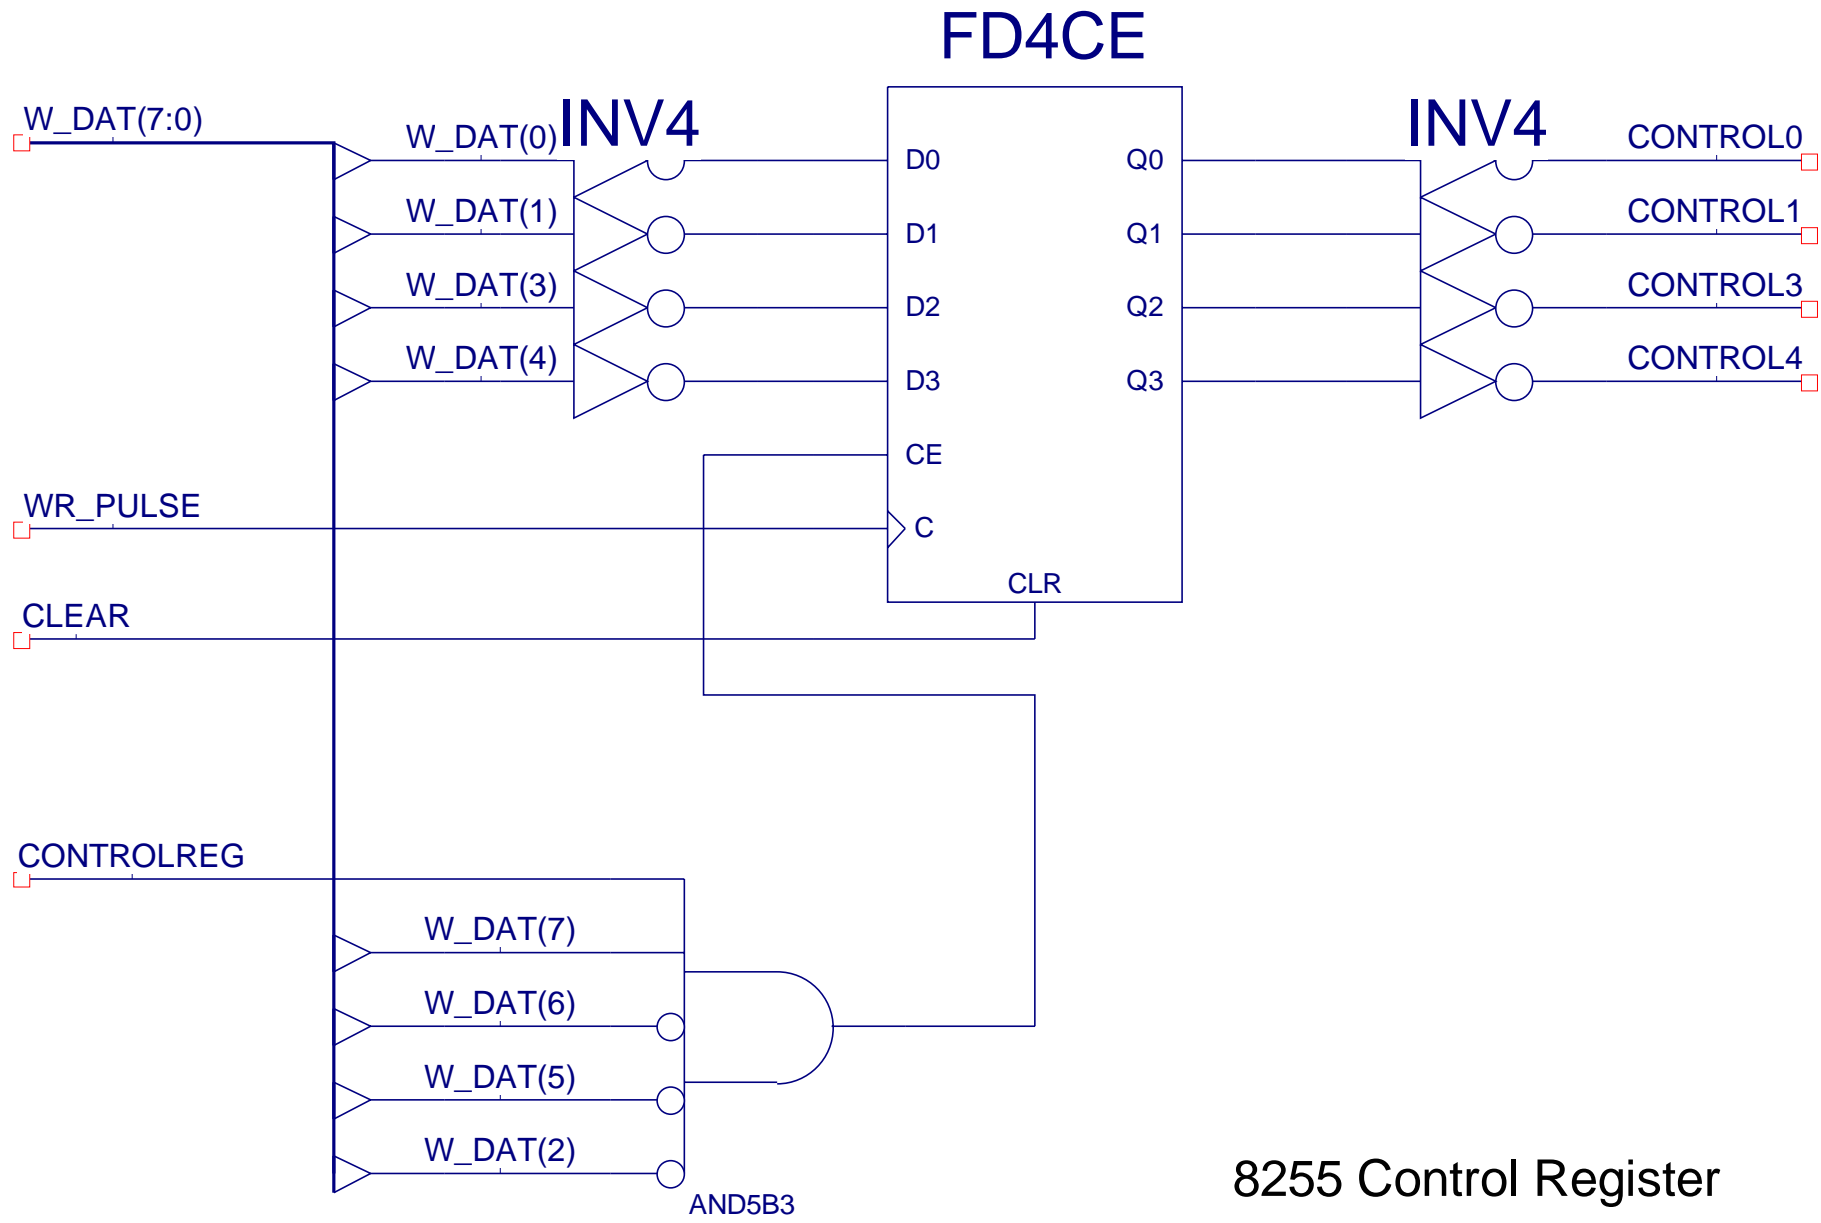

ATA_FRONTEND_01a

ATA-Port 8255_02
 3 Ports 8255 Mode 0
 2 Universal Ports

ATA_REG_DECODE

8255 Control Register

Ports A, B

PORT_8255_01

Port C and Read Data Selector

Port s D, E