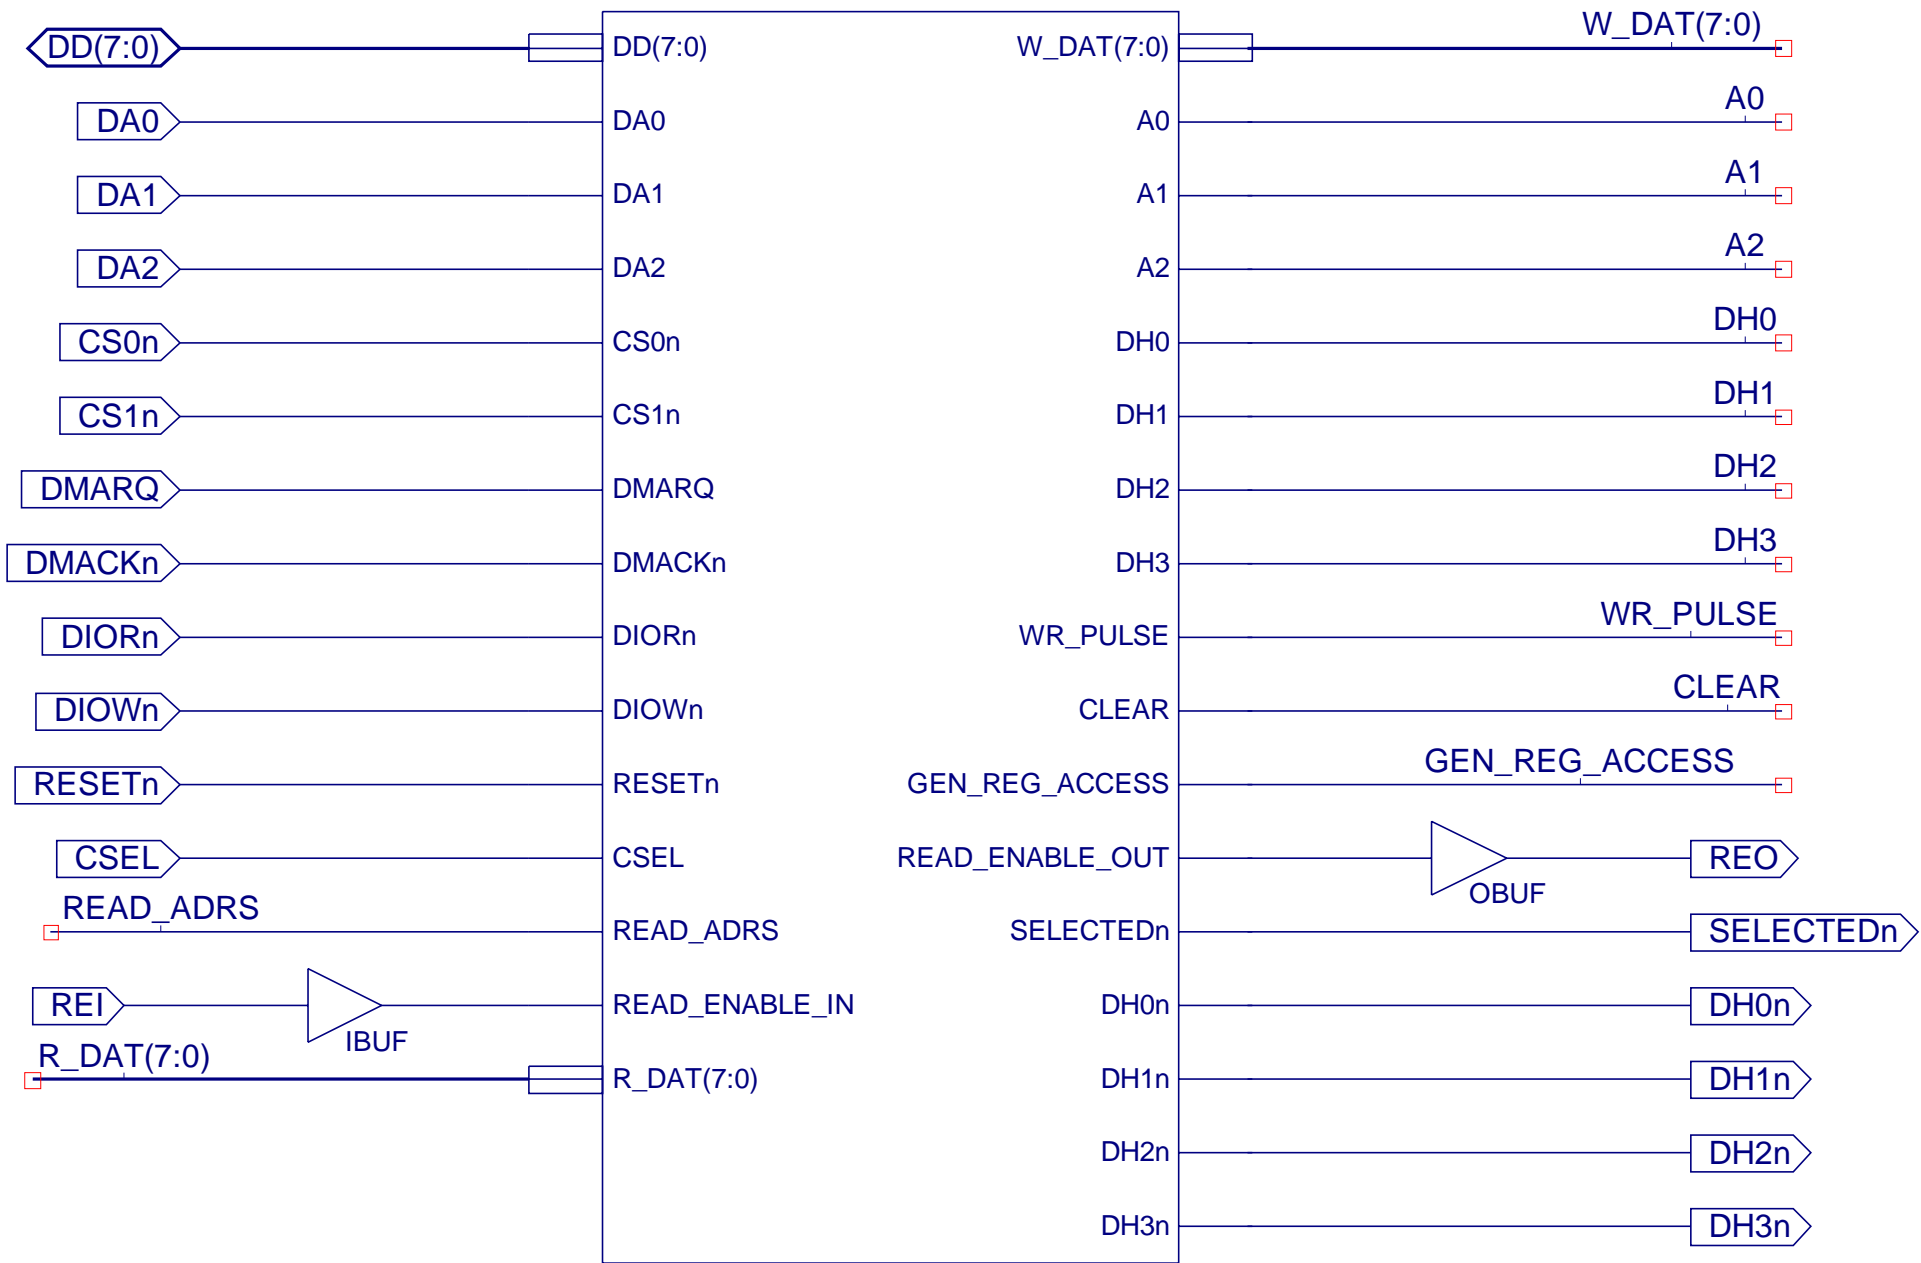

ATA_FRONTEND_01a

ATA-Port 8255_02
 3 Ports 8255 Mode 0
 2 Universal Ports

ATA_REG_DECODE

8255 Control Register

Ports A, B

PORT_8255_01

Port C and Read Data Selector

Port s D, E