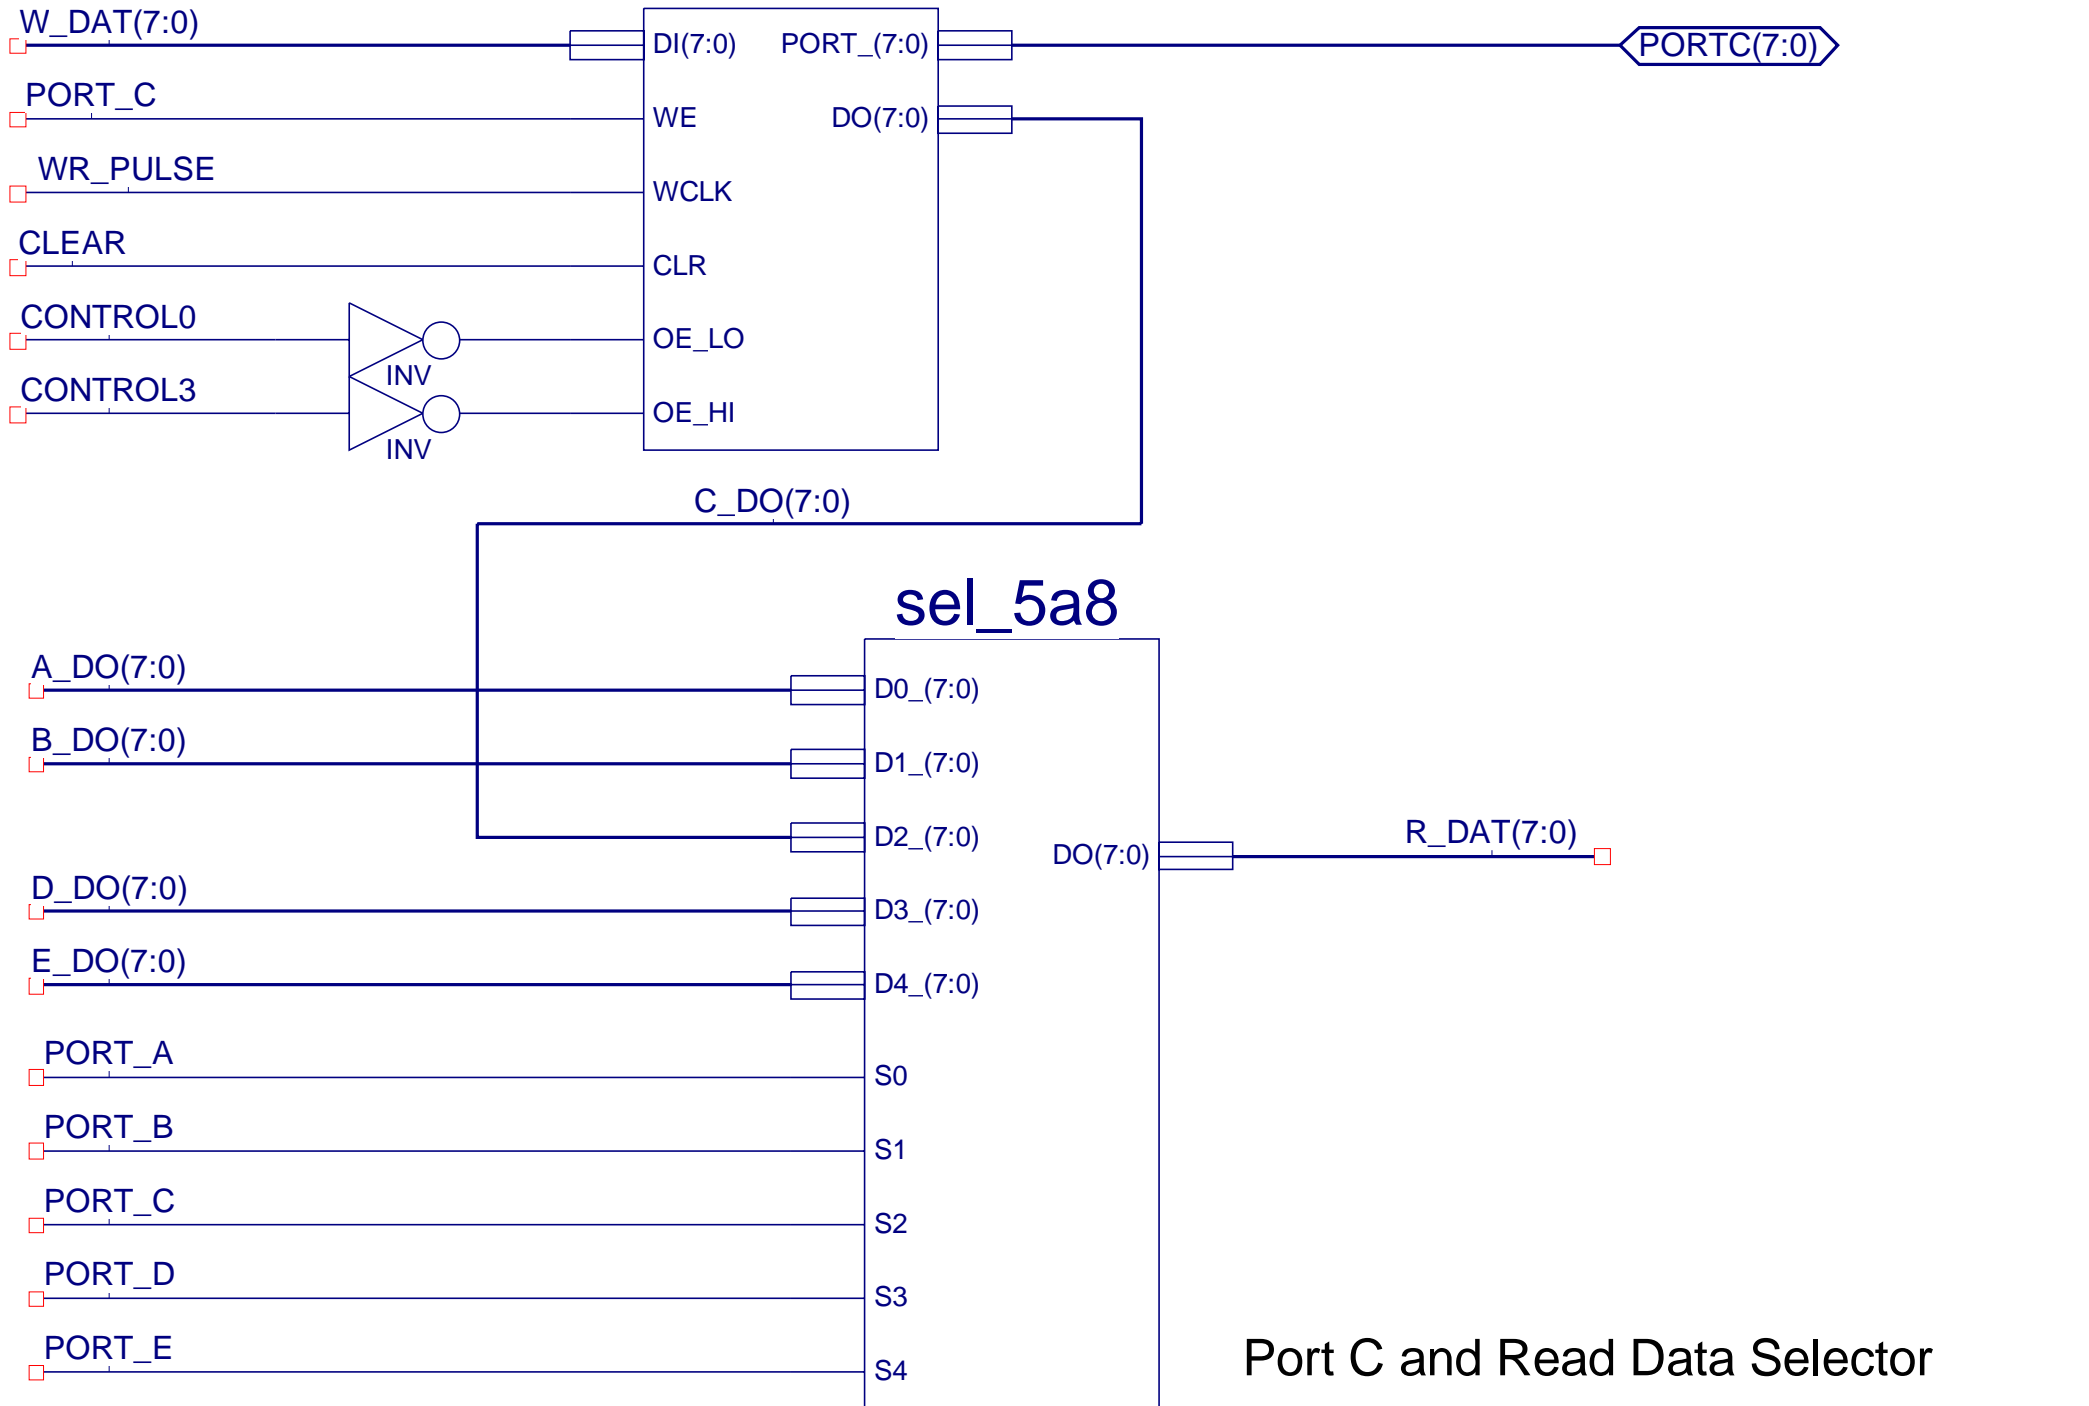

ATA_FRONTEND_01a

ATA-Port 8255_02
 3 Ports 8255 Mode 0
 2 Universal Ports

ATA_REG_DECODE

8255 Control Register

Ports A, B

PORT_8255_01

Port C and Read Data Selector

Port s D, E