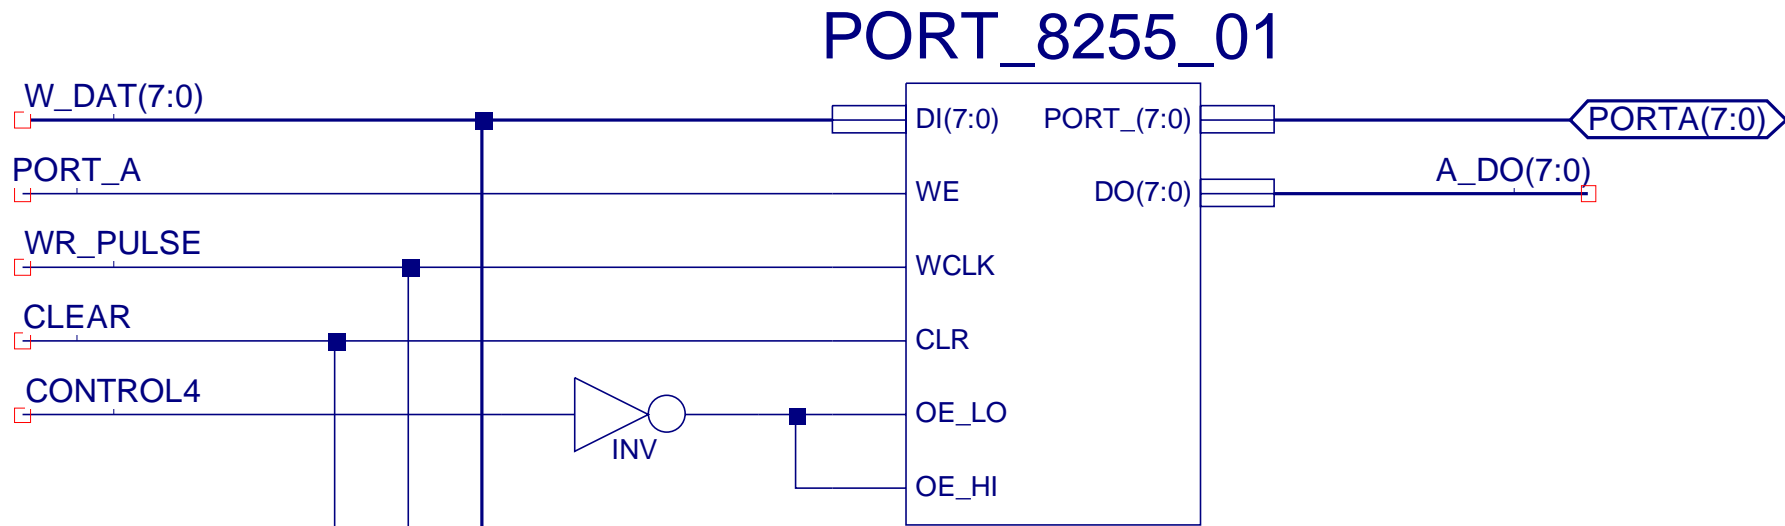

ATA_FRONTEND_01a

ATA-Port 8255_02
 3 Ports 8255 Mode 0
 2 Universal Ports

ATA_REG_DECODE

8255 Control Register

Ports A, B

PORT_8255_01

Port C and Read Data Selector

Port s D, E