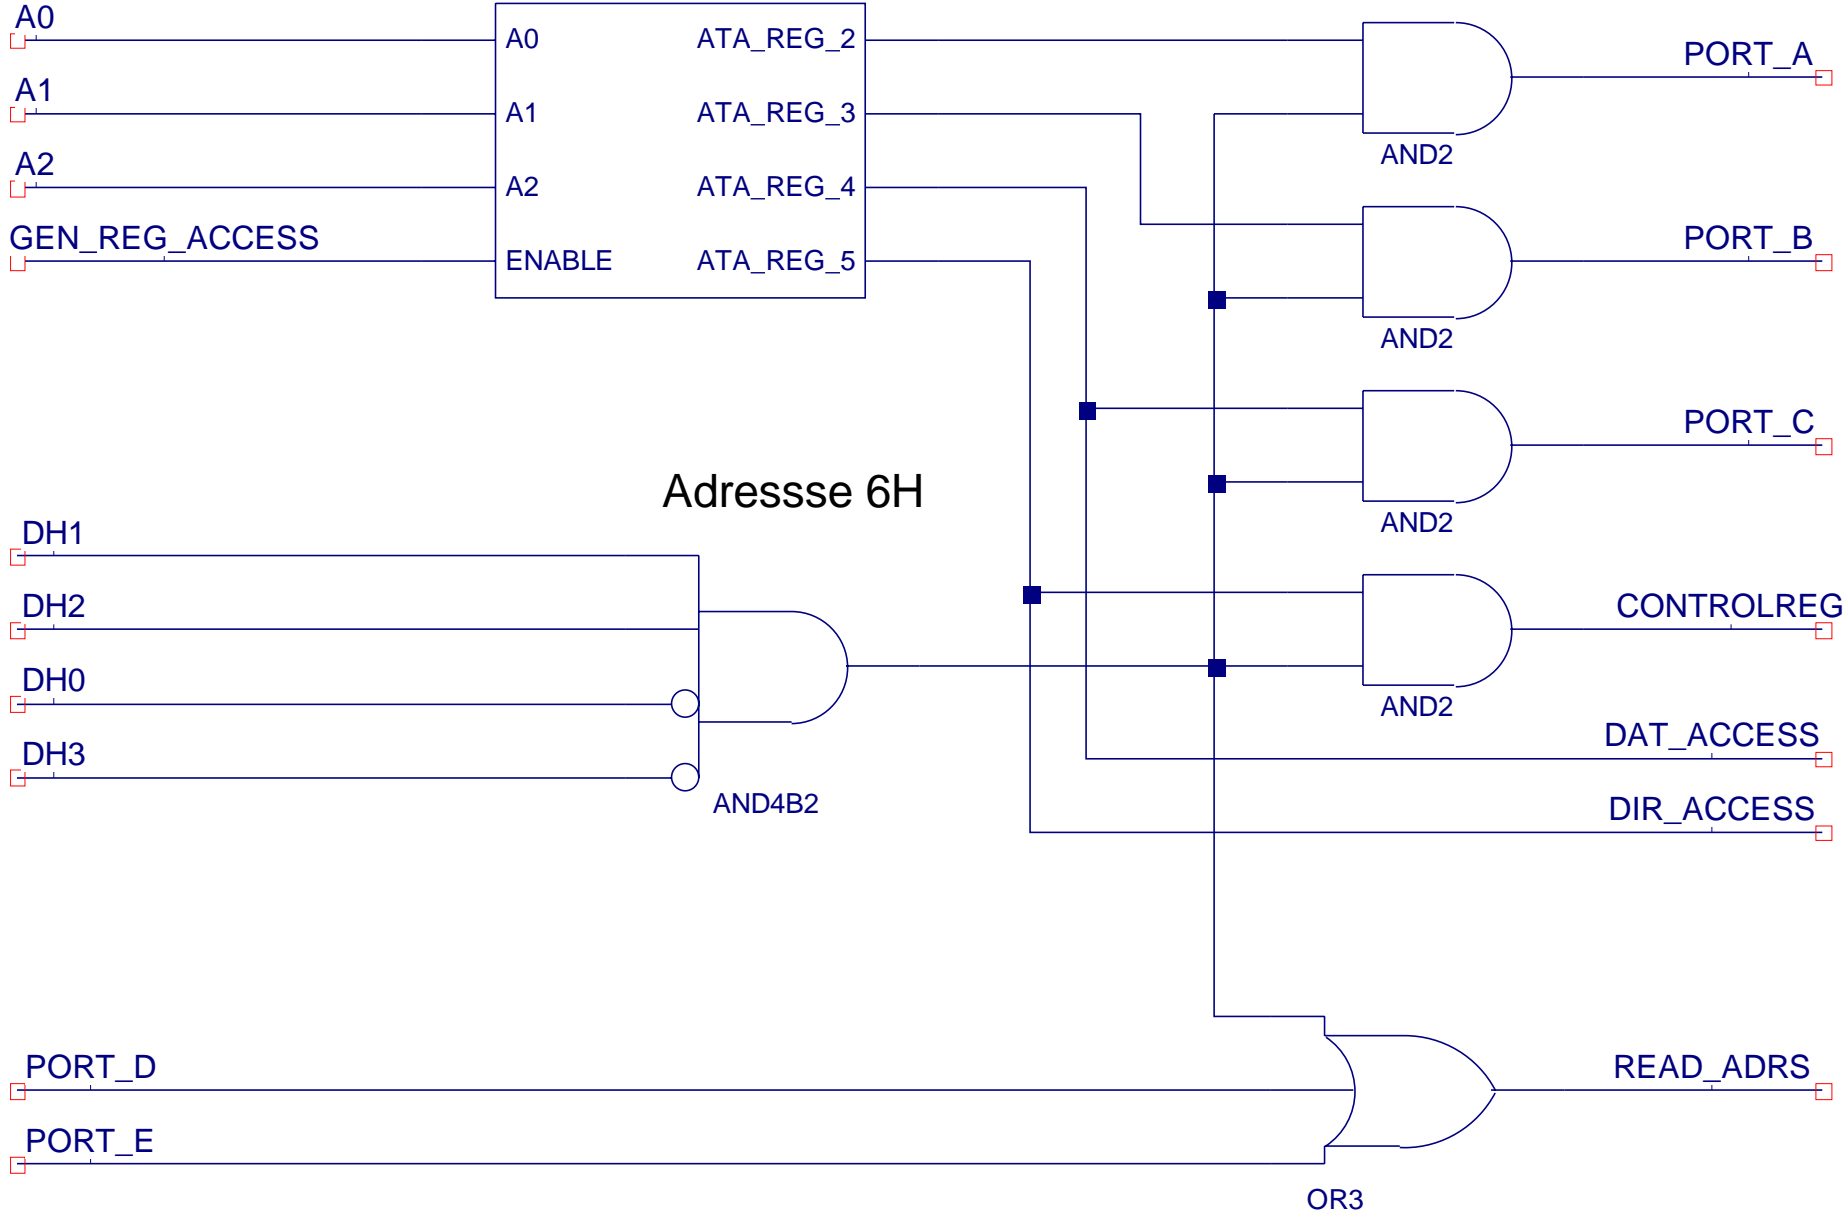

ATA_FRONTEND_01a

ATA-Port 8255_02
 3 Ports 8255 Mode 0
 2 Universal Ports

ATA_REG_DECODE

8255 Control Register

Ports A, B

PORT_8255_01

Port C and Read Data Selector

Port s D, E