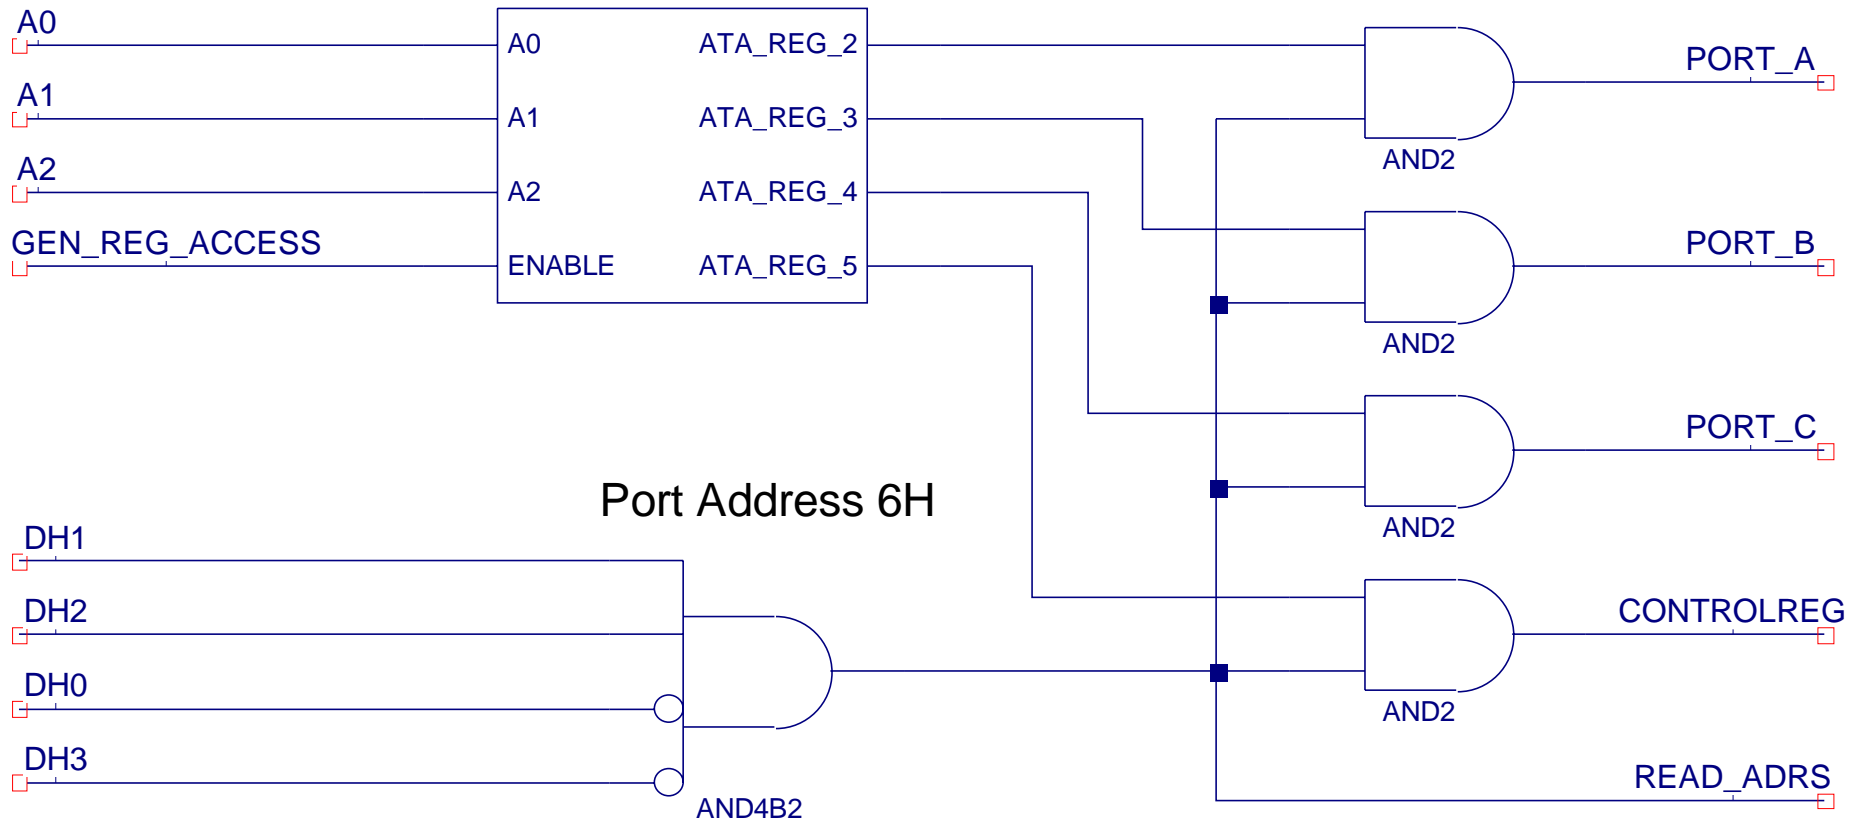

ATA_FRONTEND_01a

ATA-Port 8255_01
3 Ports 8255 Mode 0

ATA_REG_DECODE

Port Address Decoding

FD4CE

8255 Control Register

PORT_8255_01

PORT_8255_01

Ports A, B

PORT_8255_01

Port C and Read Data Selector