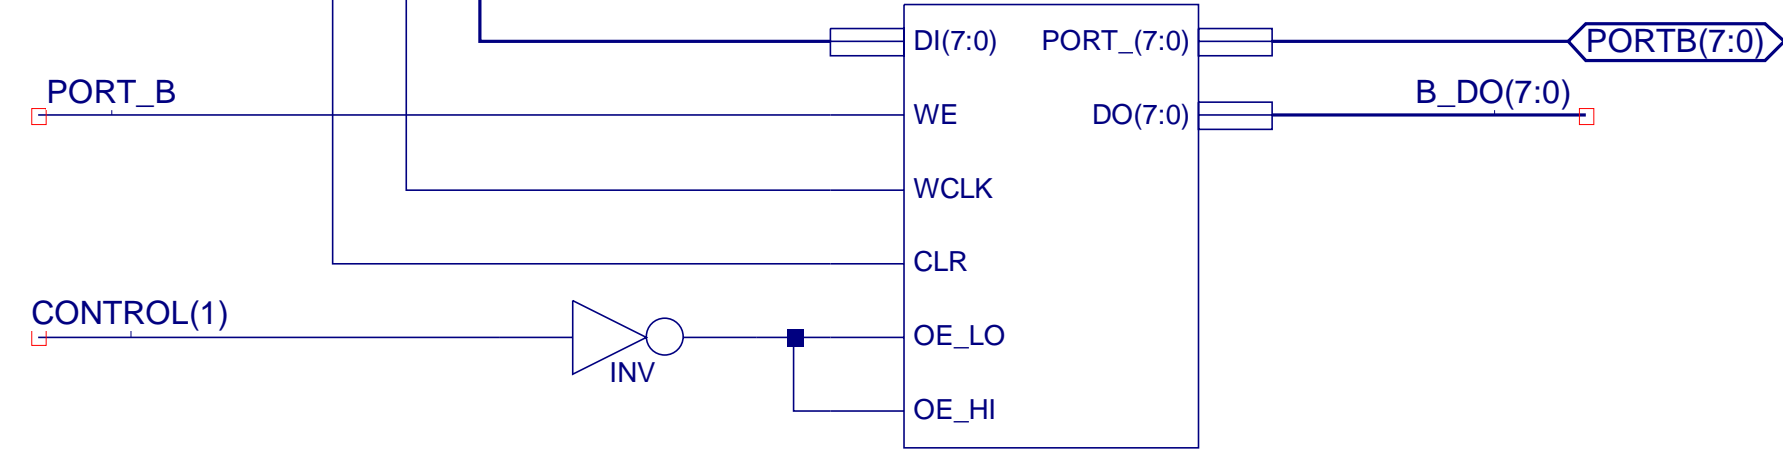

ATA_FRONTEND_01a

ATA-Port 8255_01
3 Ports 8255 Mode 0

ATA_REG_DECODE

Port Address Decoding

FD4CE

8255 Control Register

PORT_8255_01

PORT_8255_01

Ports A, B

PORT_8255_01

Port C and Read Data Selector