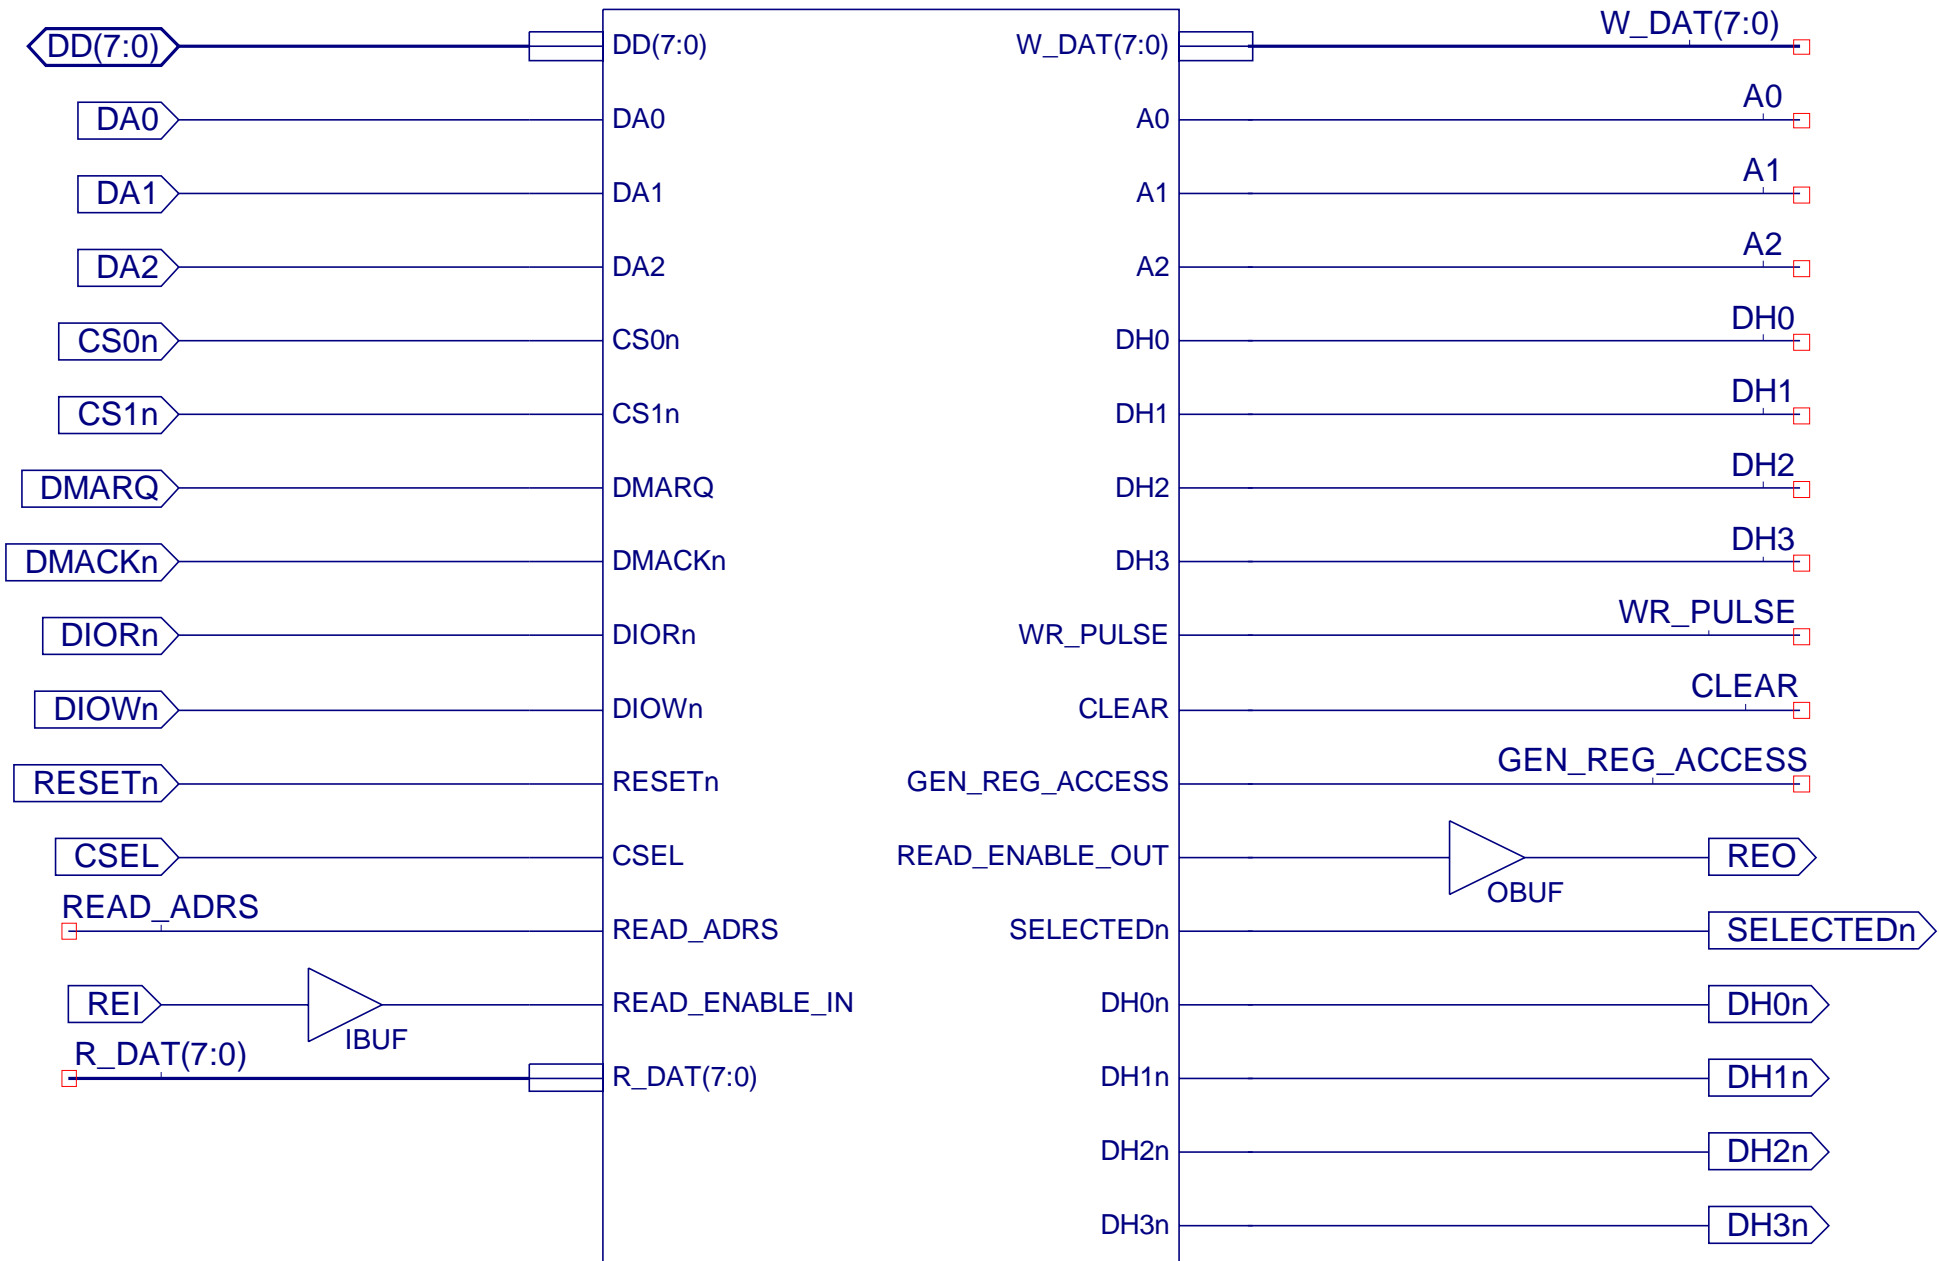

ATA_FRONTEND_01a

ATA-Port 8255_01
3 Ports 8255 Mode 0

ATA_REG_DECODE

Port Address Decoding

FD4CE

8255 Control Register

PORT_8255_01

PORT_8255_01

Ports A, B

PORT_8255_01

Port C and Read Data Selector