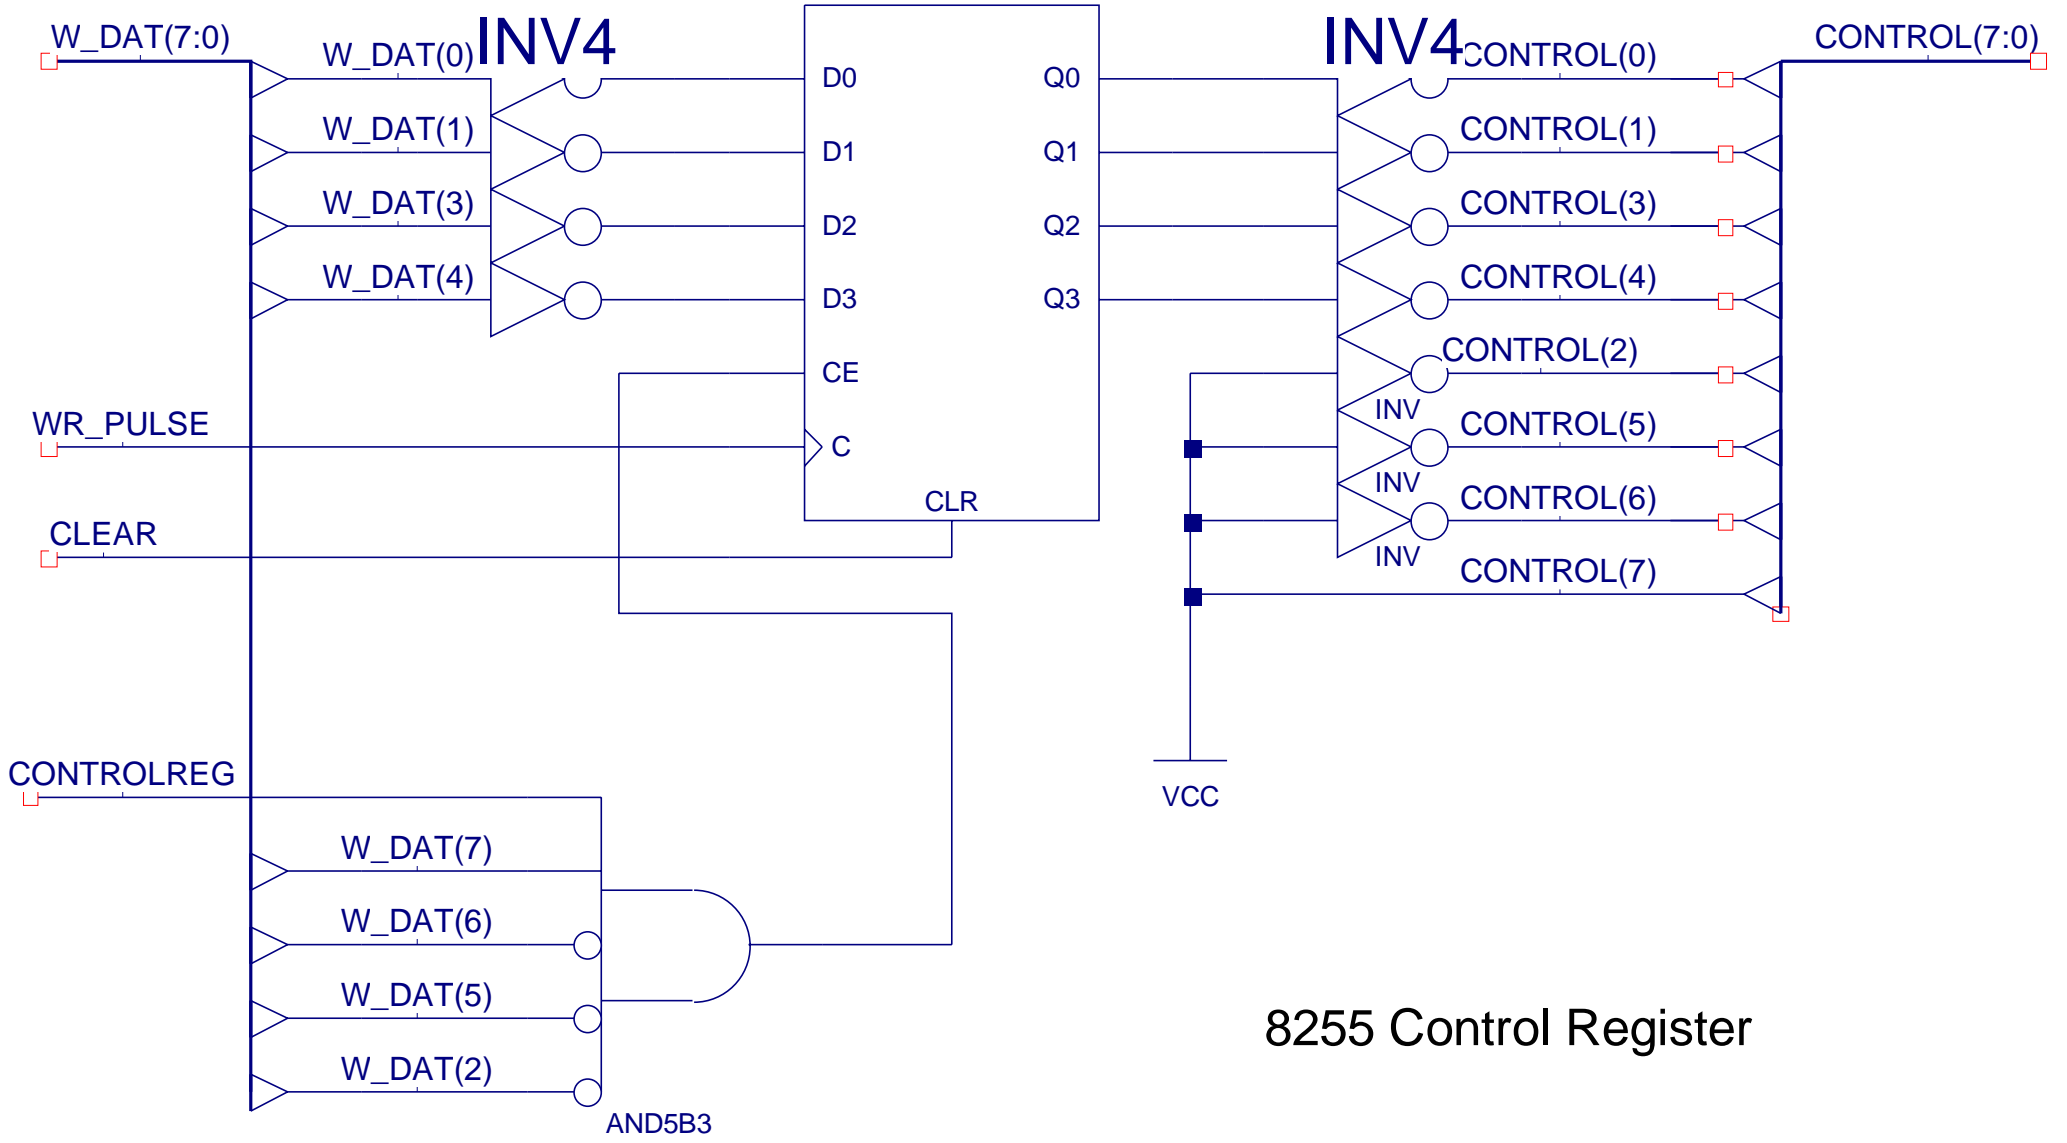

ATA_FRONTEND_01a

ATA-Port 8255_01
3 Ports 8255 Mode 0

ATA_REG_DECODE

Port Address Decoding

FD4CE

8255 Control Register

PORT_8255_01

PORT_8255_01

Ports A, B

PORT_8255_01

Port C and Read Data Selector