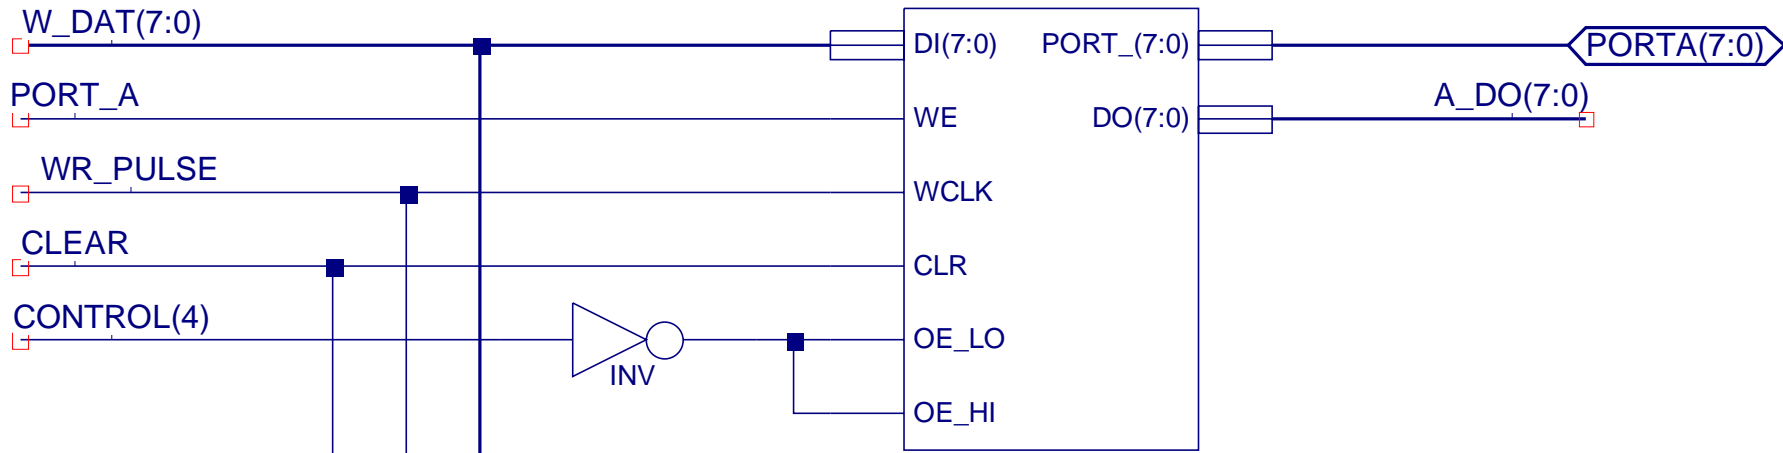

ATA_FRONTEND_01a

ATA-Port 8255_01
3 Ports 8255 Mode 0

ATA_REG_DECODE

Port Address Decoding

FD4CE

8255 Control Register

PORT_8255_01

PORT_8255_01

Ports A, B

PORT_8255_01

Port C and Read Data Selector