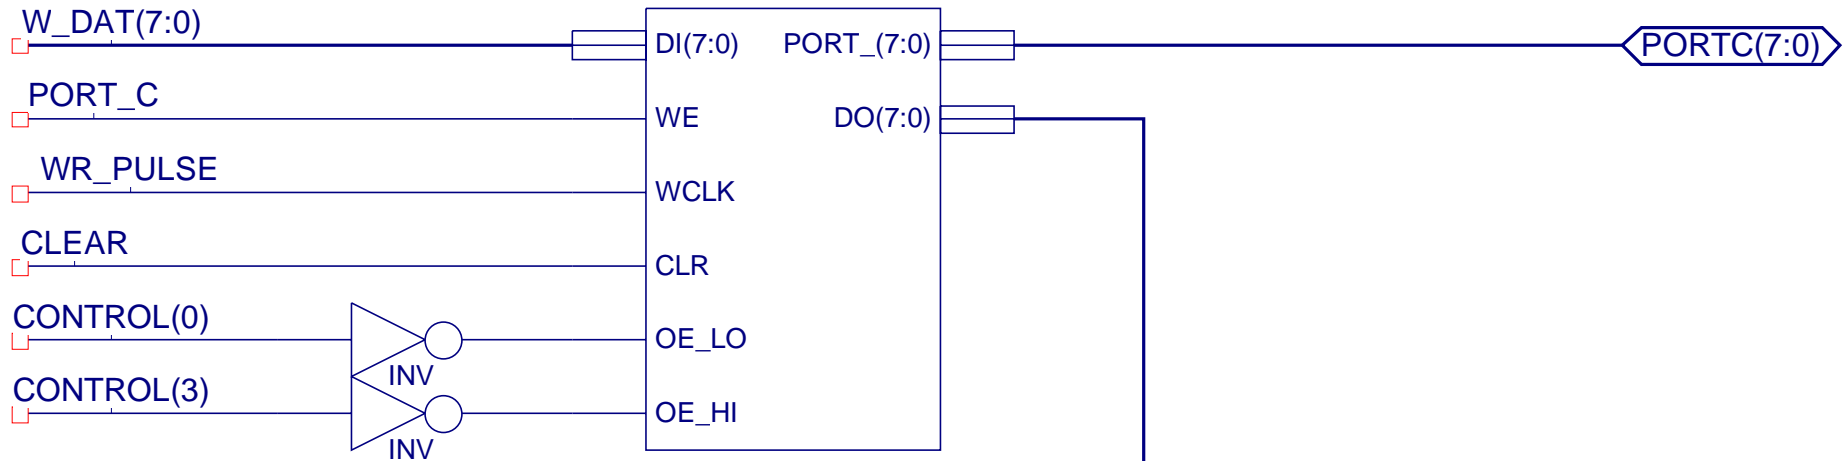

ATA_FRONTEND_01a

ATA-Port 8255_01
3 Ports 8255 Mode 0

ATA_REG_DECODE

Port Address Decoding

FD4CE

8255 Control Register

PORT_8255_01

PORT_8255_01

Ports A, B

PORT_8255_01

Port C and Read Data Selector