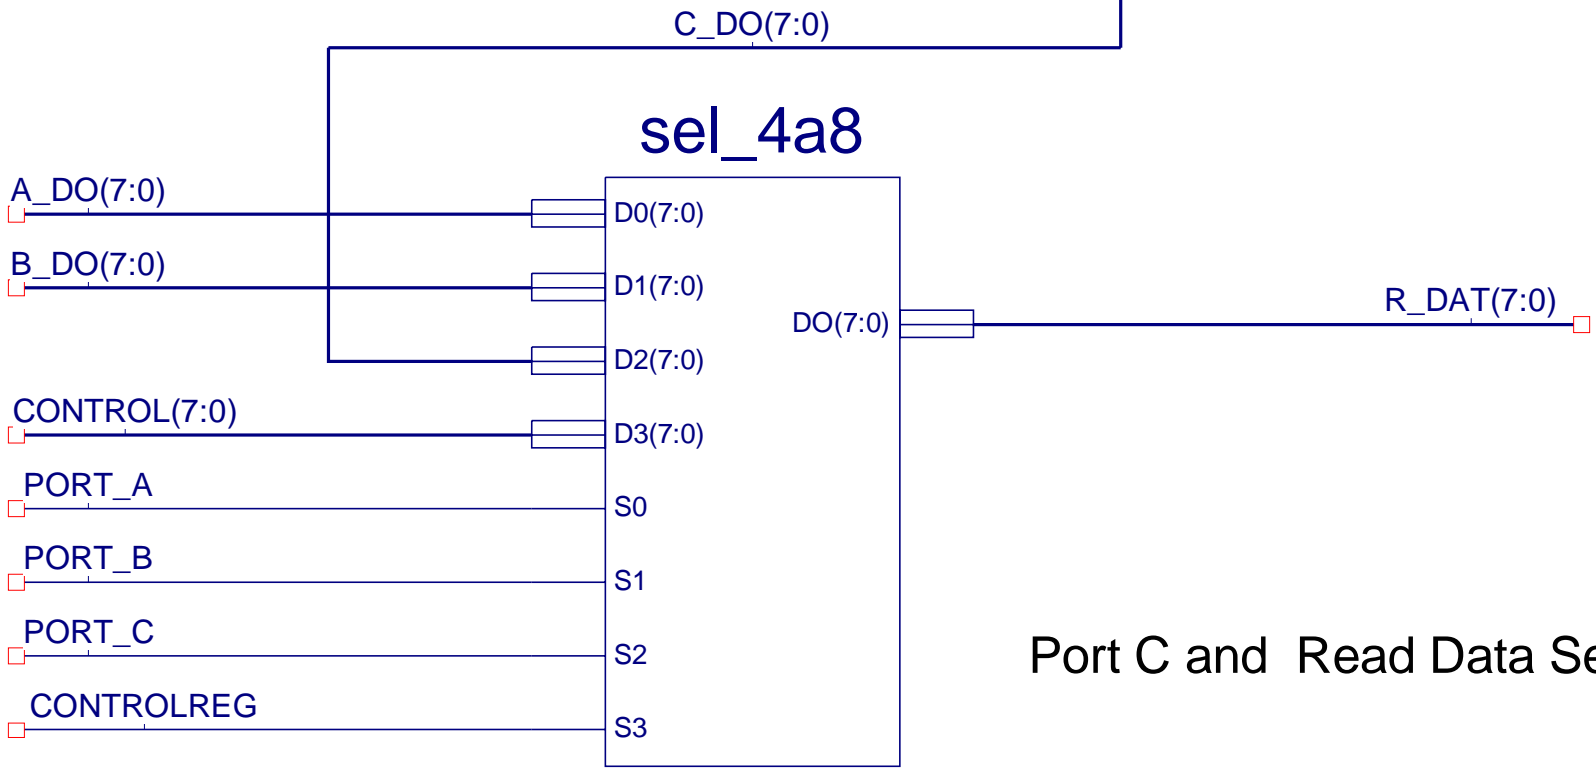

ATA_FRONTEND_01a

ATA-Port 8255_01
3 Ports 8255 Mode 0

ATA_REG_DECODE

Port Address Decoding

FD4CE

8255 Control Register

PORT_8255_01

PORT_8255_01

Ports A, B

PORT_8255_01

Port C and Read Data Selector