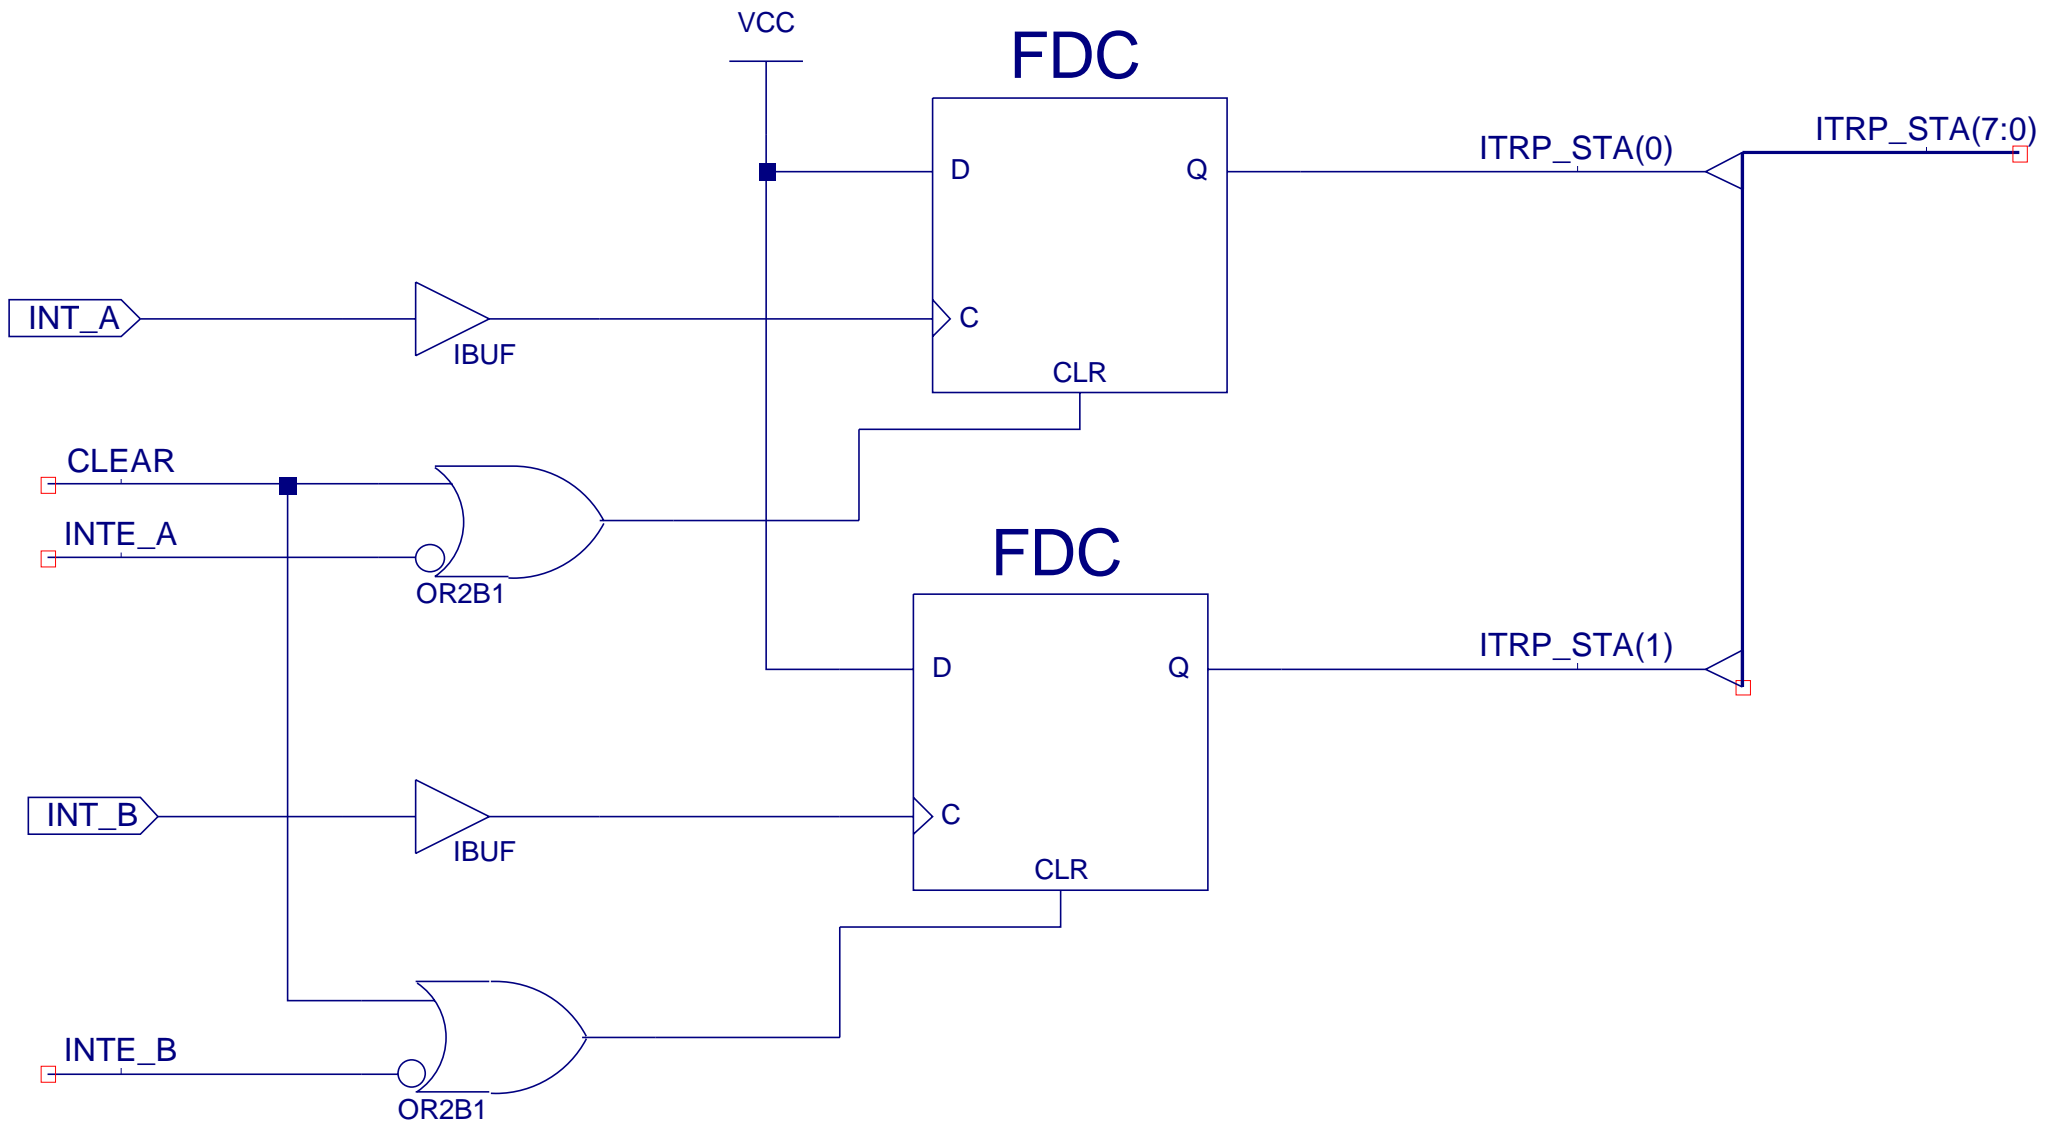

ATA_FRONTEND_01c

ATA-to-ISA Bus Adapter 06a
Timing Control by ATA Access

ATA_REG_DECODE

FD4CE

FD4CE

GATE_ITRP

ITRP_STA(0)

ITRP_STA(1)

ITRP_STA(2)

ITRP_STA(3)

OR4

E

OBUFE

INTRQ

INV

OBUF

ITRPn

RESET_CTL

CLEAR

OR2

OBUF

ISA_RESET