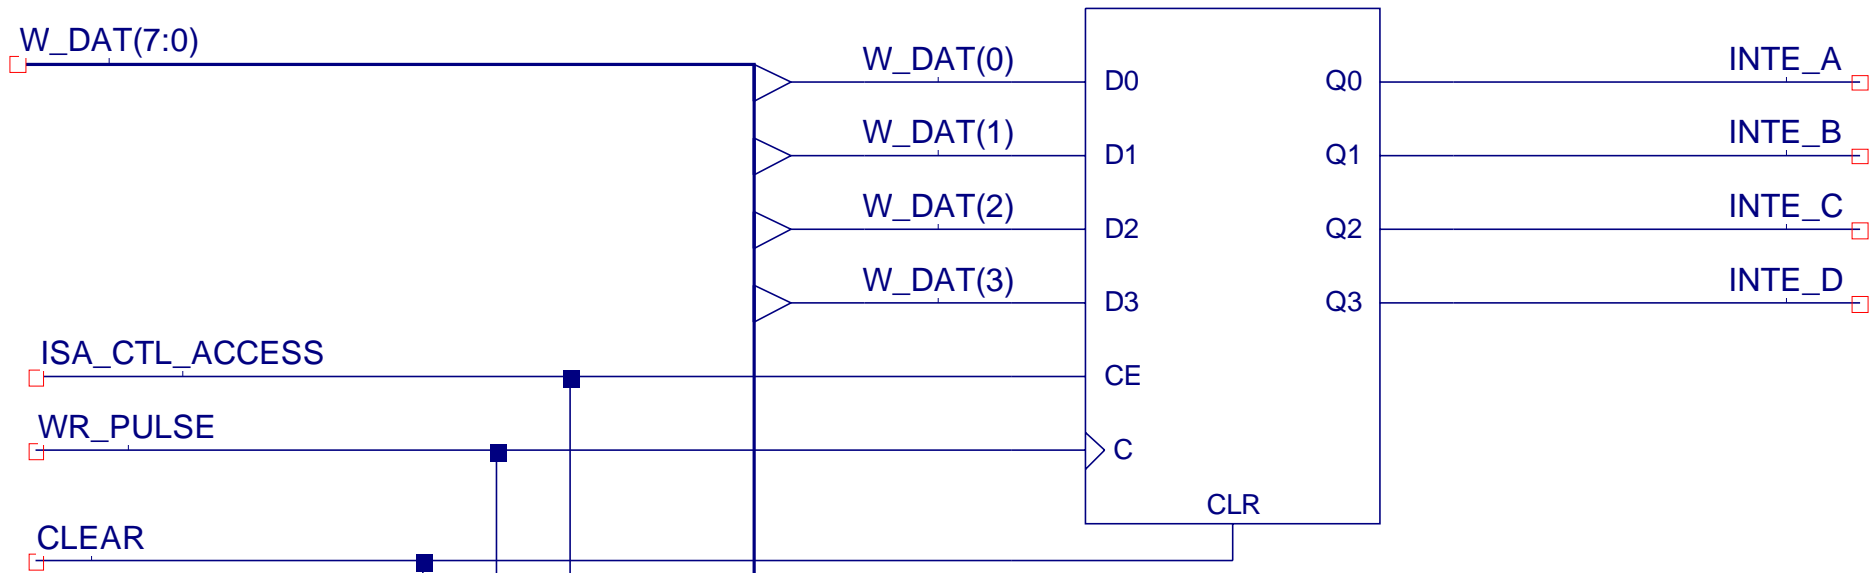

ATA_FRONTEND_01c

ATA-to-ISA Bus Adapter 06a
Timing Control by ATA Access

ATA_REG_DECODE

FD4CE

FD4CE

GATE_ITRP

ITRP_STA(0)

ITRP_STA(1)

ITRP_STA(2)

ITRP_STA(3)

OR4

E

OBUFE

INTRQ

INV

OBUF

ITRPn

RESET_CTL

CLEAR

OR2

OBUF

ISA_RESET