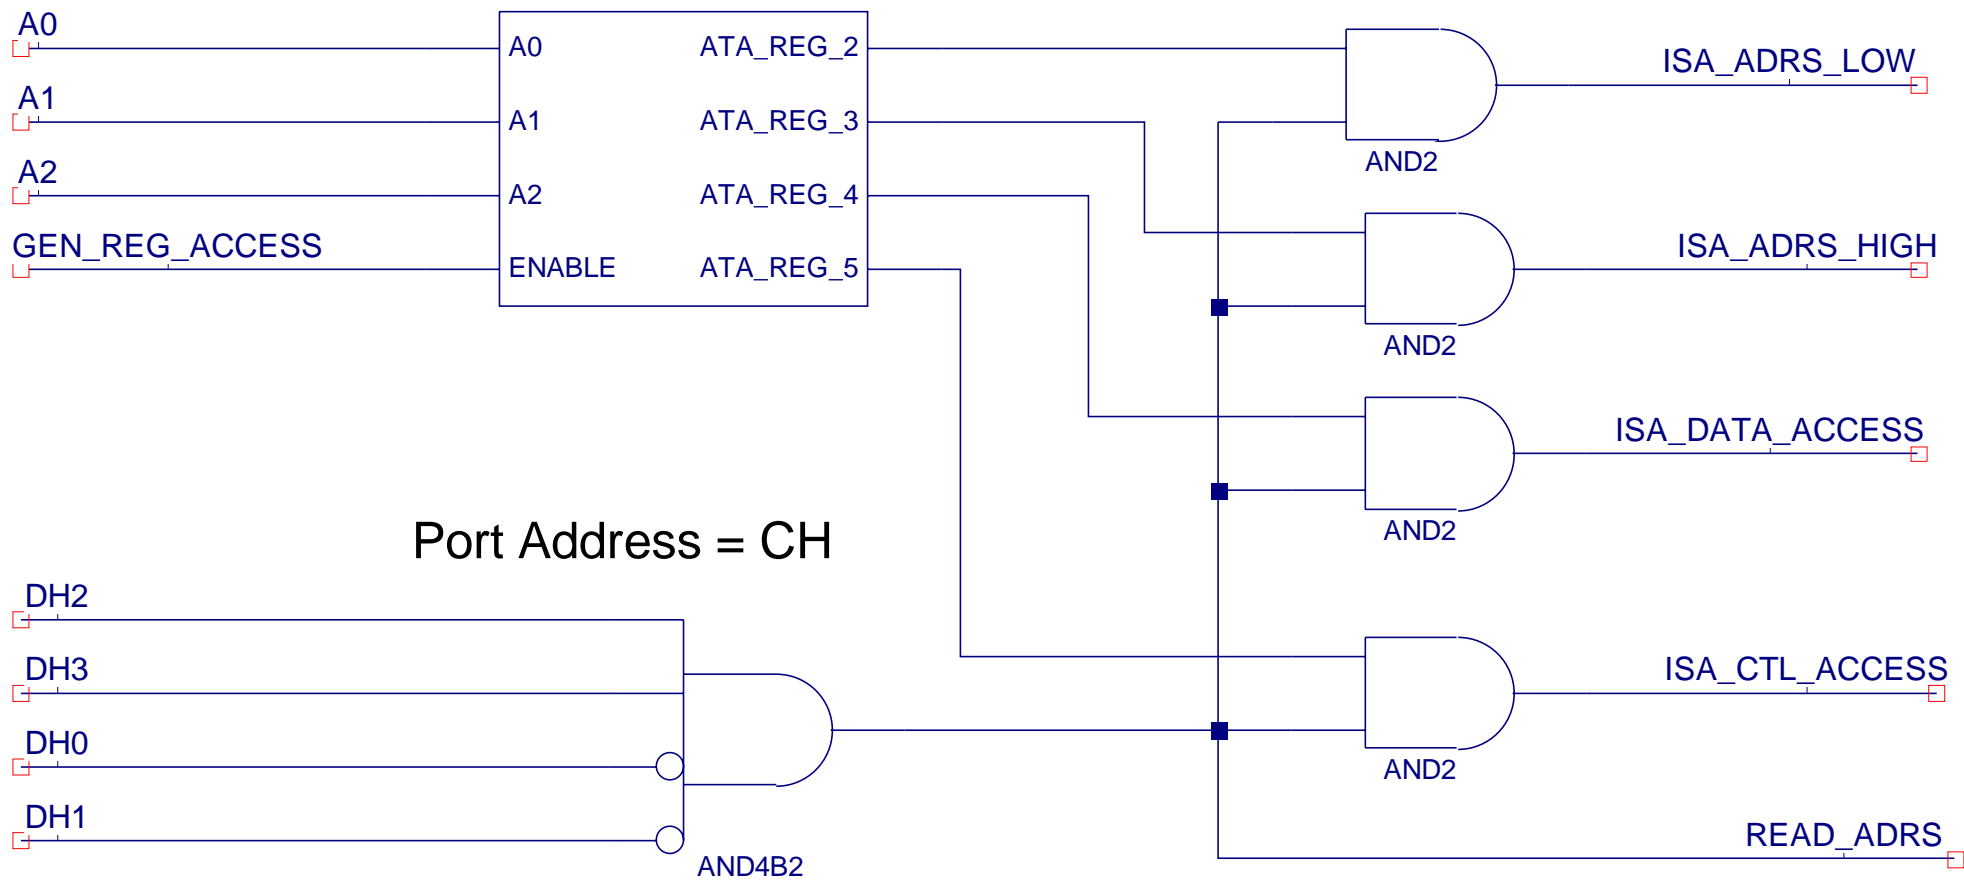

ATA_FRONTEND_01c

ATA-to-ISA Bus Adapter 06a
Timing Control by ATA Access

ATA_REG_DECODE

FD4CE

FD4CE

GATE_ITRP

ITRP_STA(0)

ITRP_STA(1)

ITRP_STA(2)

ITRP_STA(3)

OR4

E

OBUFE

INTRQ

INV

OBUF

ITRPn

RESET_CTL

CLEAR

OR2

OBUF

ISA_RESET