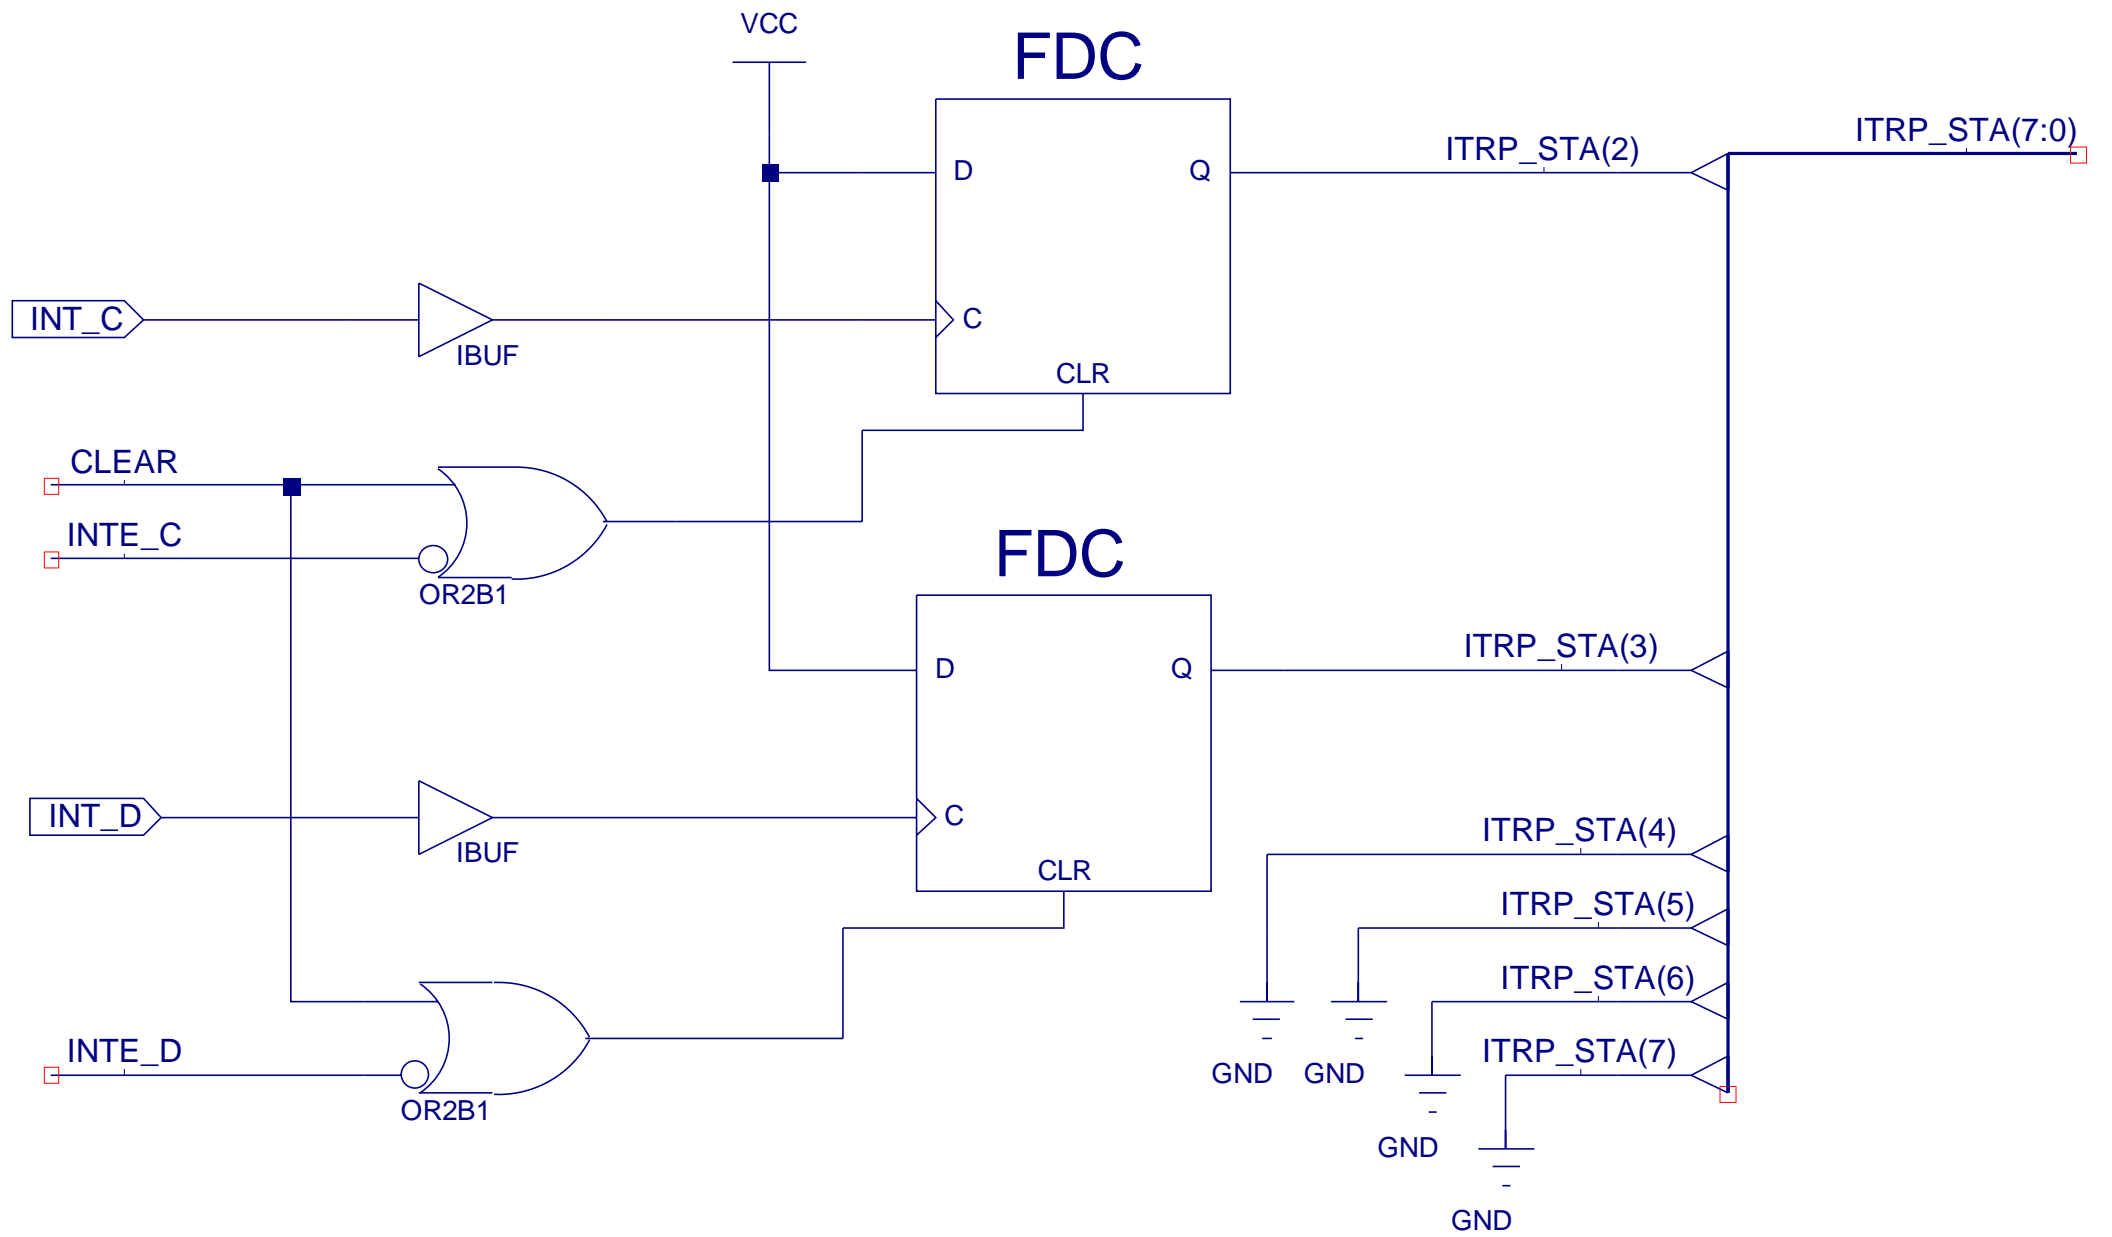

ATA_FRONTEND_01c

ATA-to-ISA Bus Adapter 06a
Timing Control by ATA Access

ATA_REG_DECODE

FD4CE

FD4CE

GATE_ITRP

ITRP_STA(0)

ITRP_STA(1)

ITRP_STA(2)

ITRP_STA(3)

OR4

E

OBUFE

INTRQ

INV

OBUF

ITRPn

RESET_CTL

CLEAR

OR2

OBUF

ISA_RESET