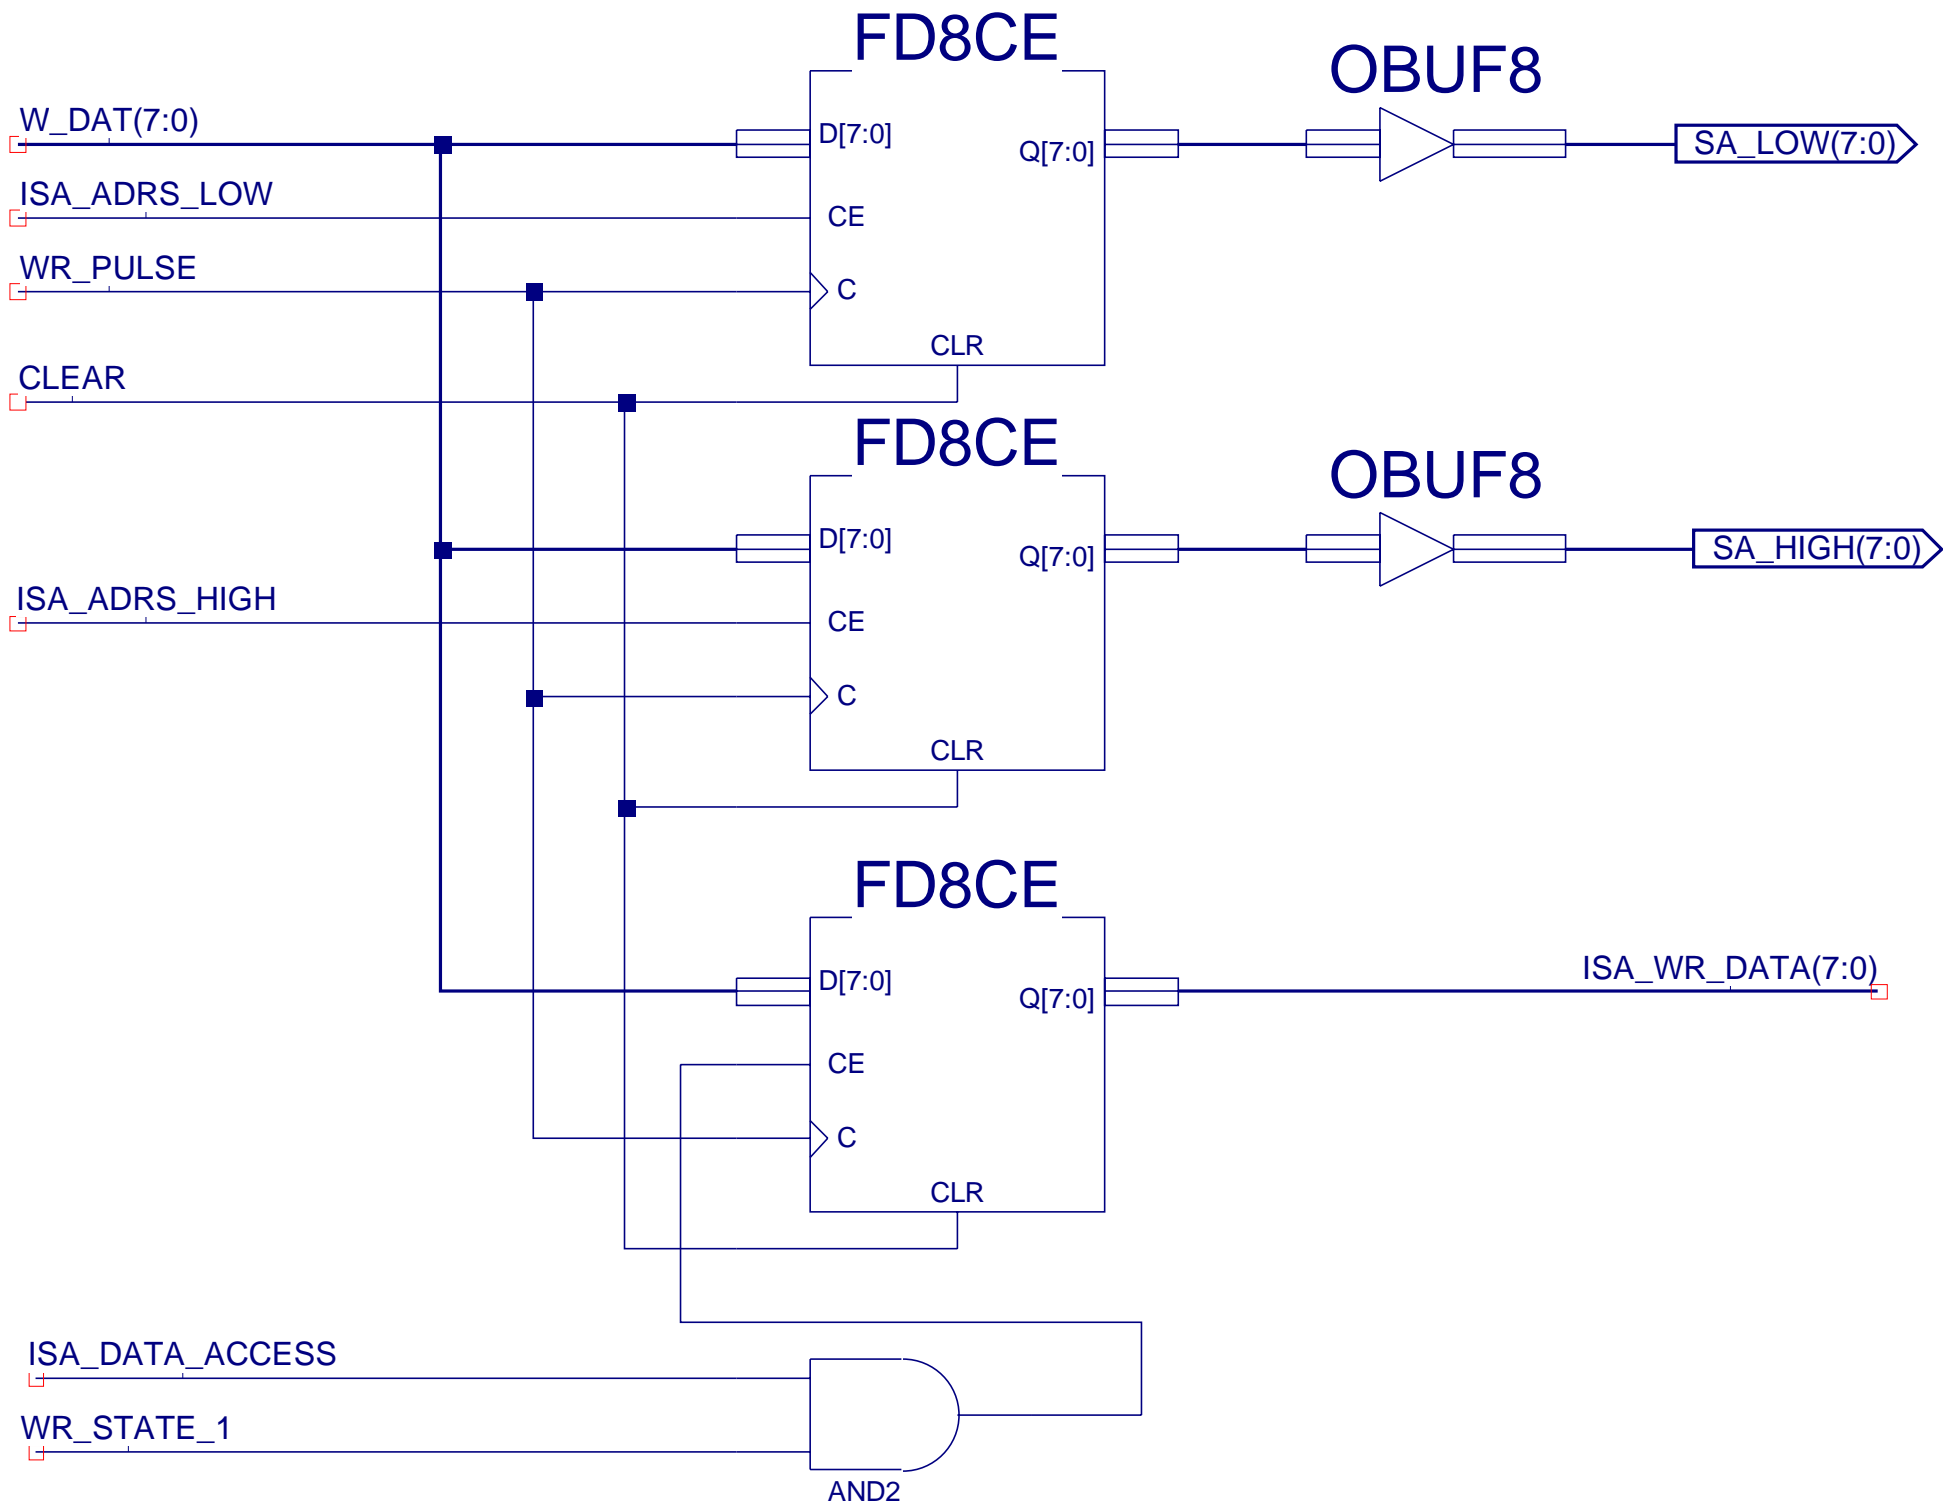

ATA_FRONTEND_01c

ATA-to-ISA Bus Adapter 06a
Timing Control by ATA Access

ATA_REG_DECODE

FD4CE

FD4CE

GATE_ITRP

ITRP_STA(0)

ITRP_STA(1)

ITRP_STA(2)

ITRP_STA(3)

OR4

E

OBUFE

INTRQ

INV

OBUF

ITRPn

RESET_CTL

CLEAR

OR2

OBUF

ISA_RESET