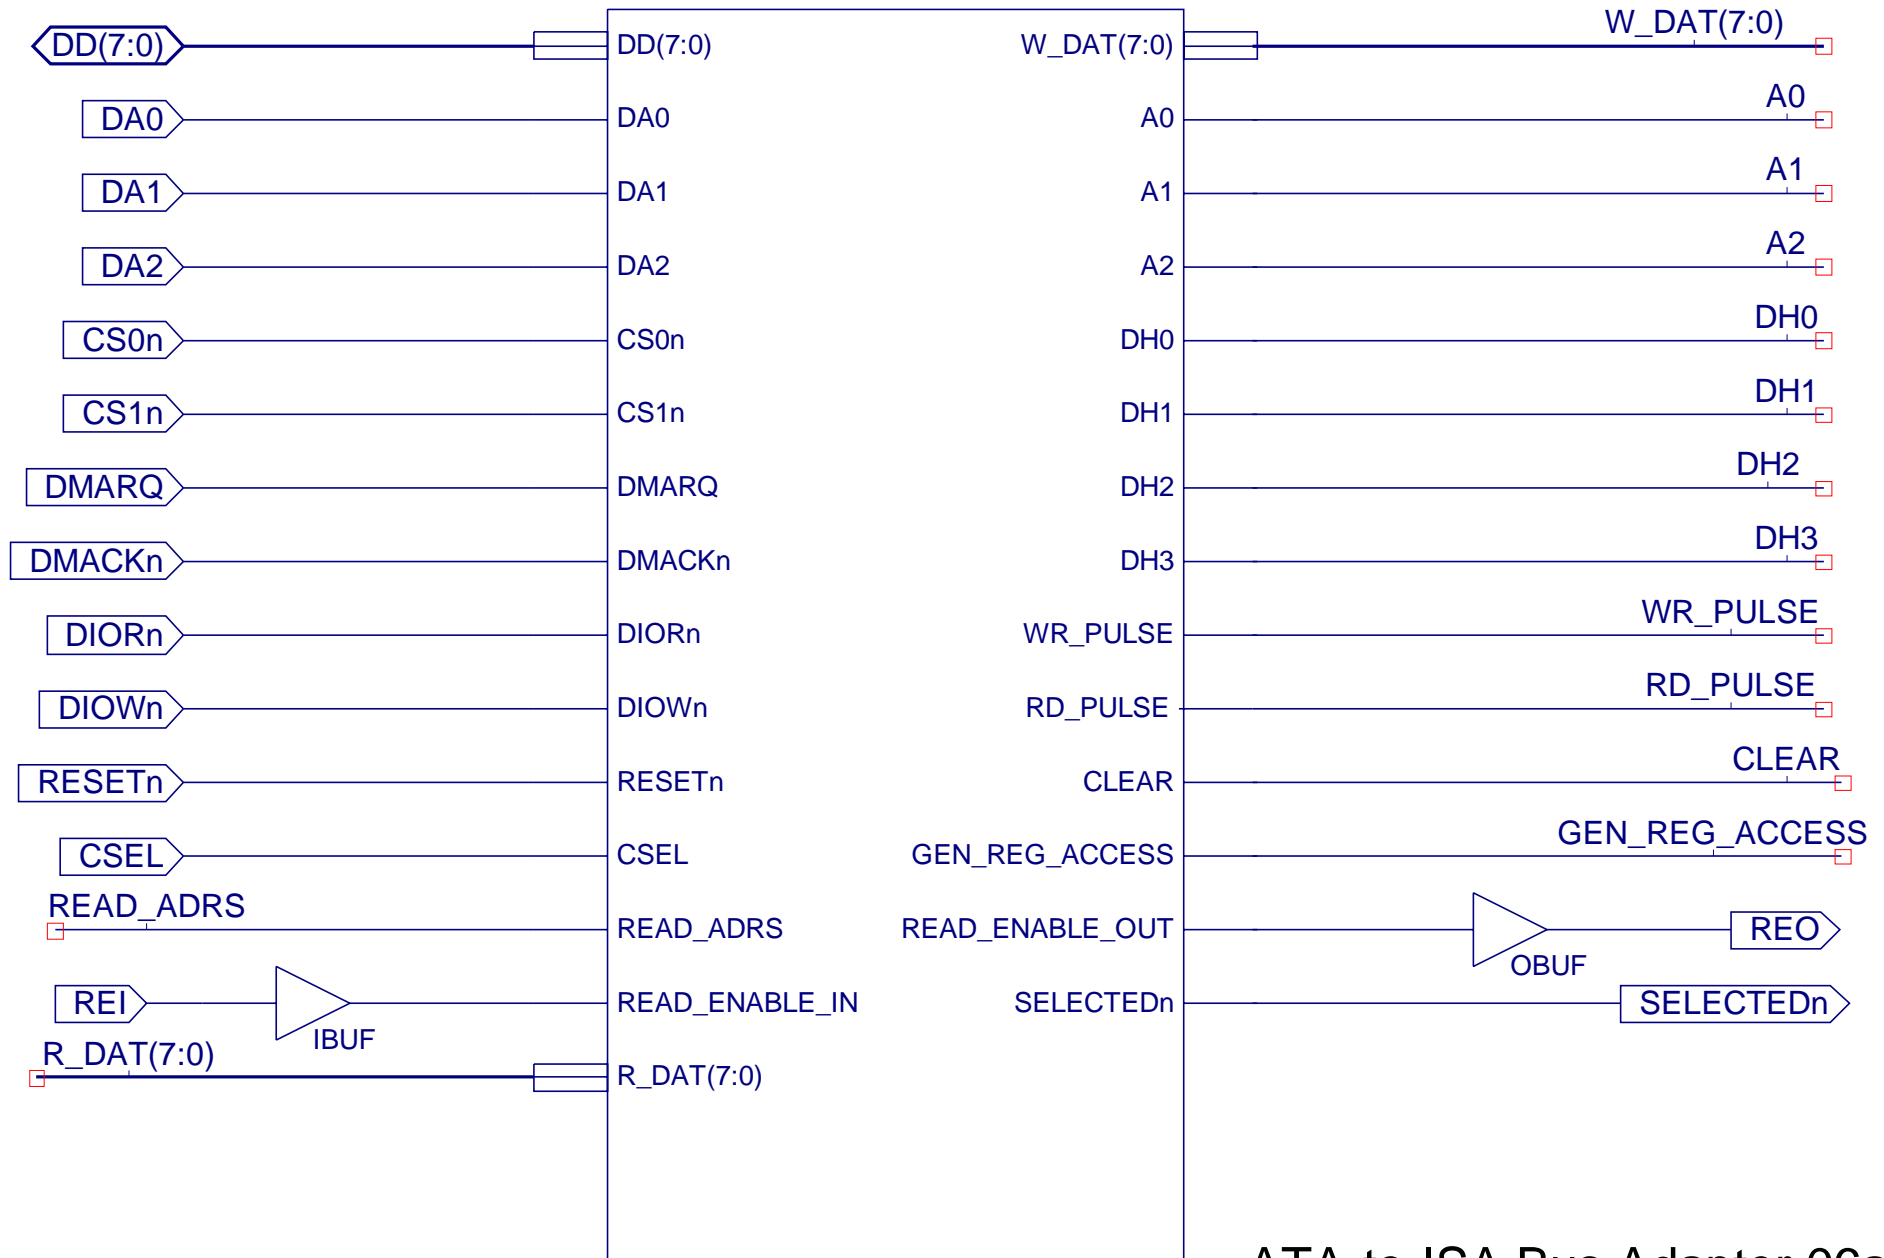

ATA_FRONTEND_01c

ATA-to-ISA Bus Adapter 06a
Timing Control by ATA Access

ATA_REG_DECODE

FD4CE

FD4CE

GATE_ITRP

ITRP_STA(0)

ITRP_STA(1)

ITRP_STA(2)

ITRP_STA(3)

OR4

E

OBUFE

INTRQ

INV

OBUF

ITRPn

RESET_CTL

CLEAR

OR2

OBUF

ISA_RESET