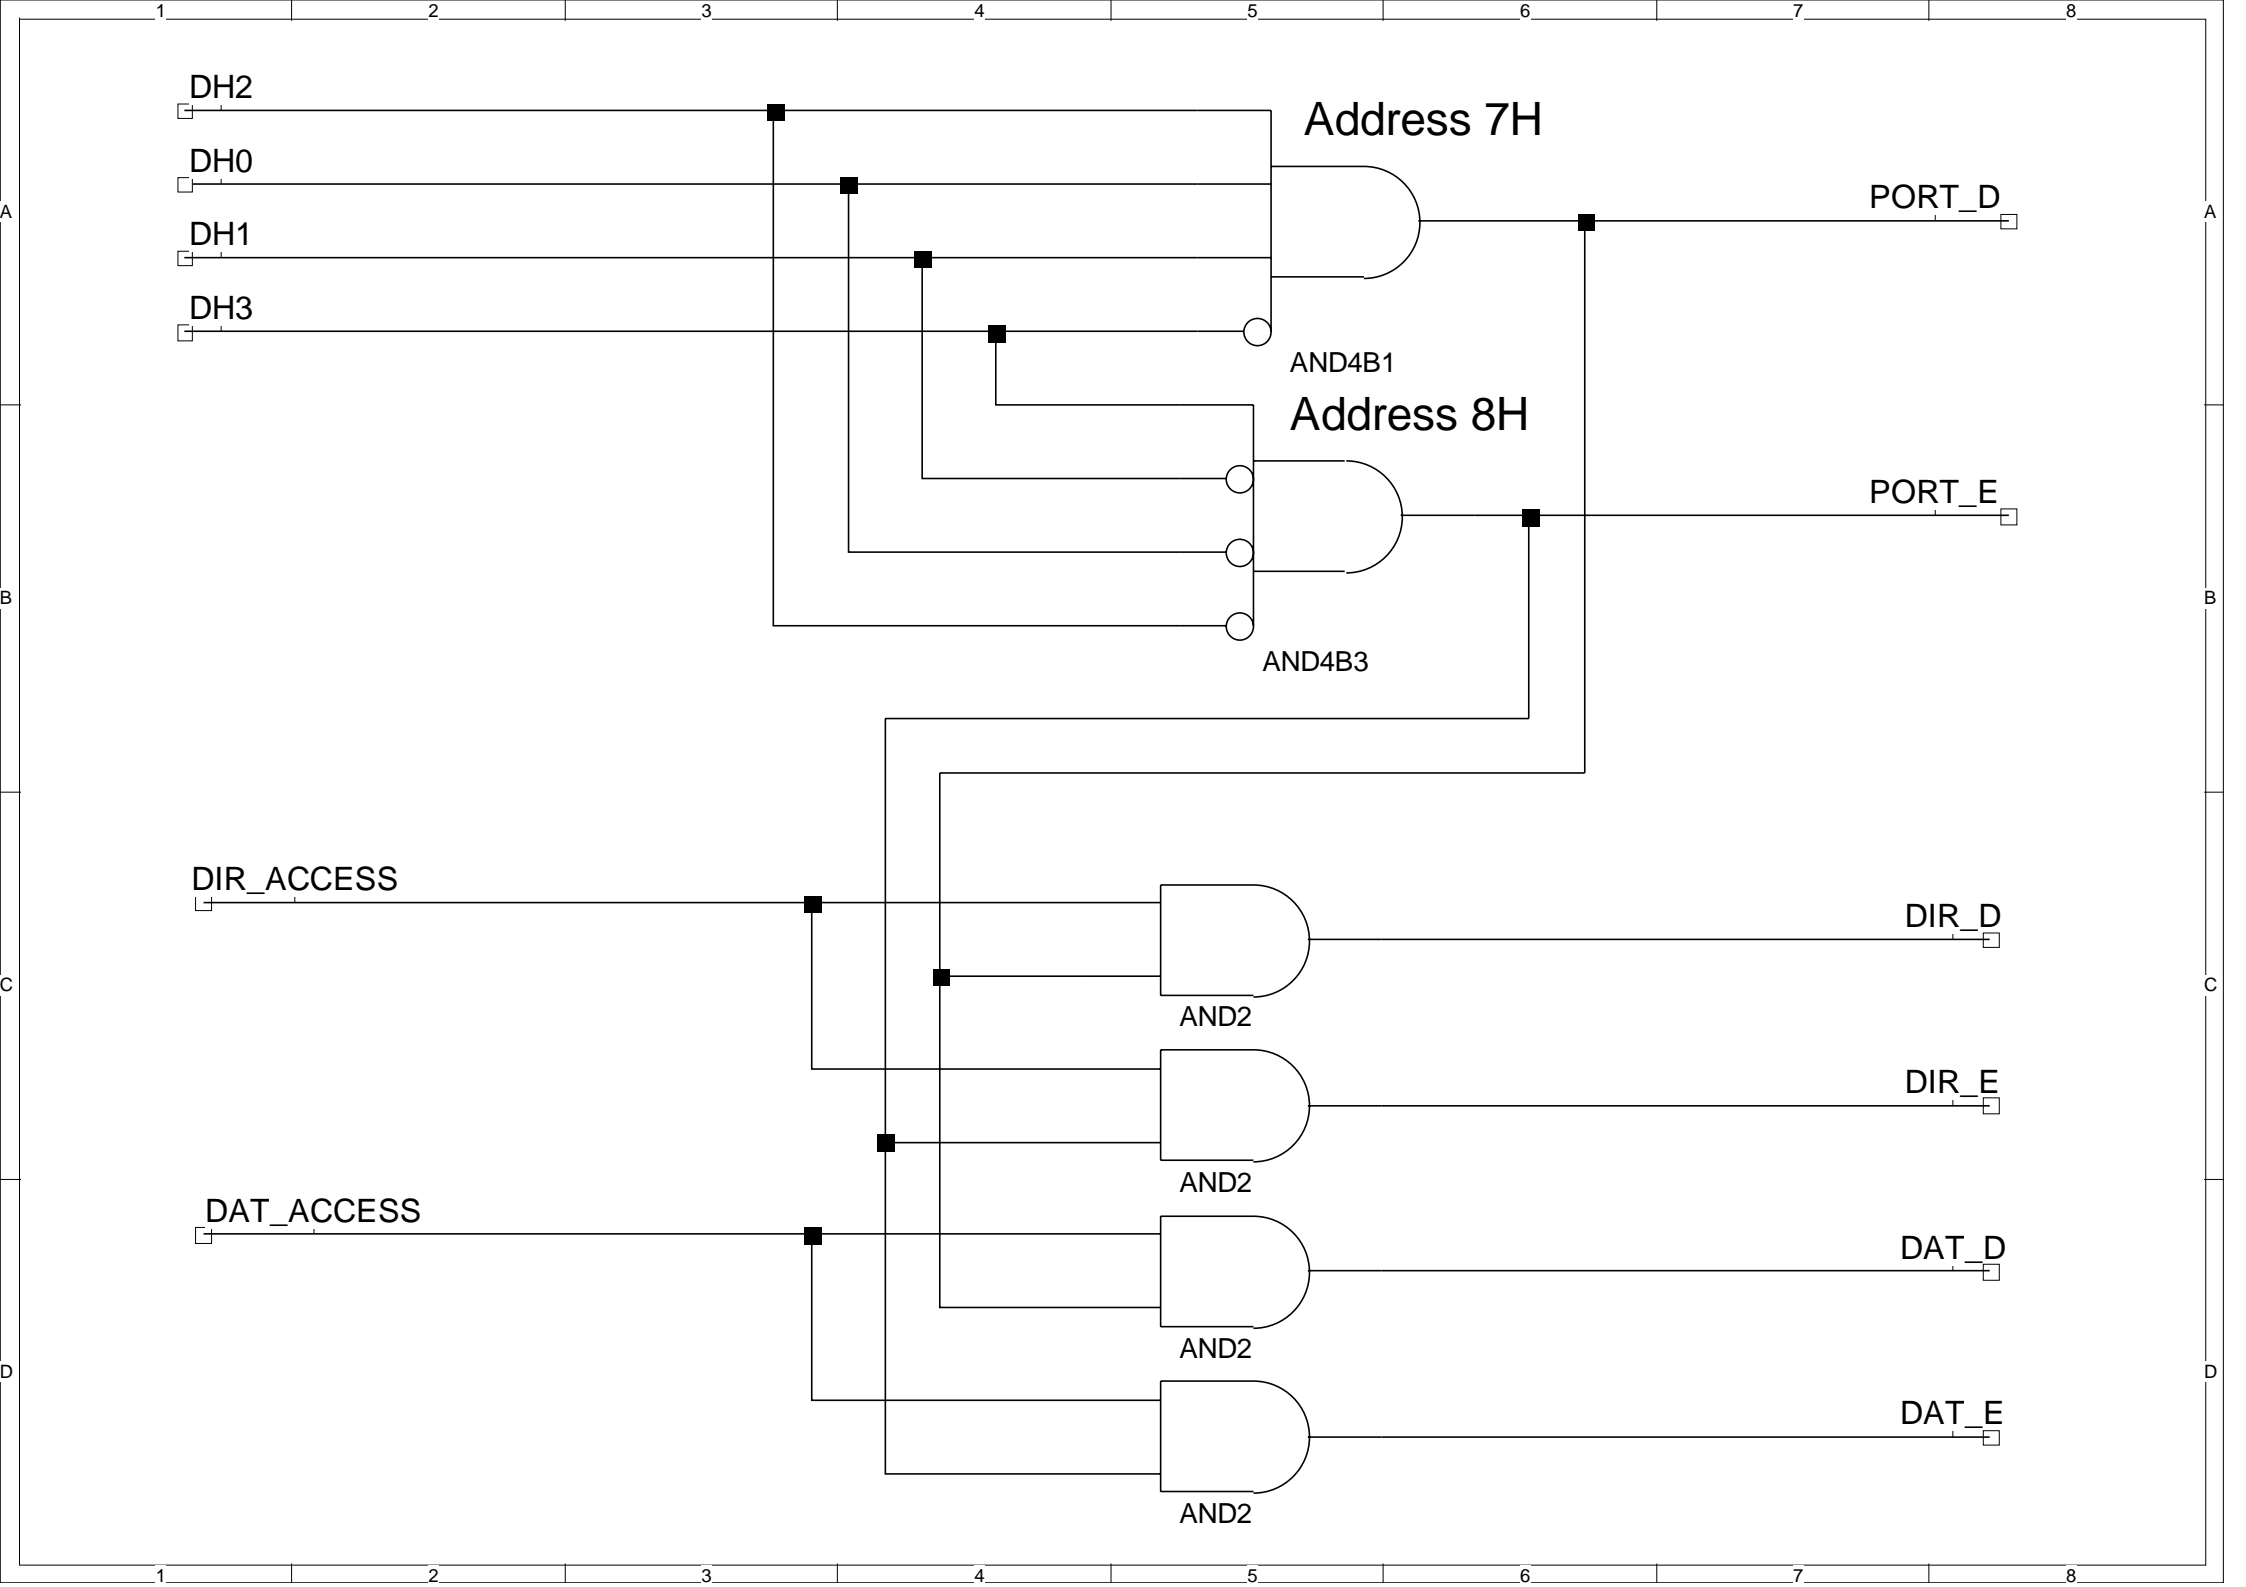

ATA_FRONTEND_01a

ATA_REG_DECODE

8255 Mode Register

PORT_8255_01

PORT_8255_01

Ports A, B

PORT_8255_01

sel_5a8

Port C and Read Data Selector