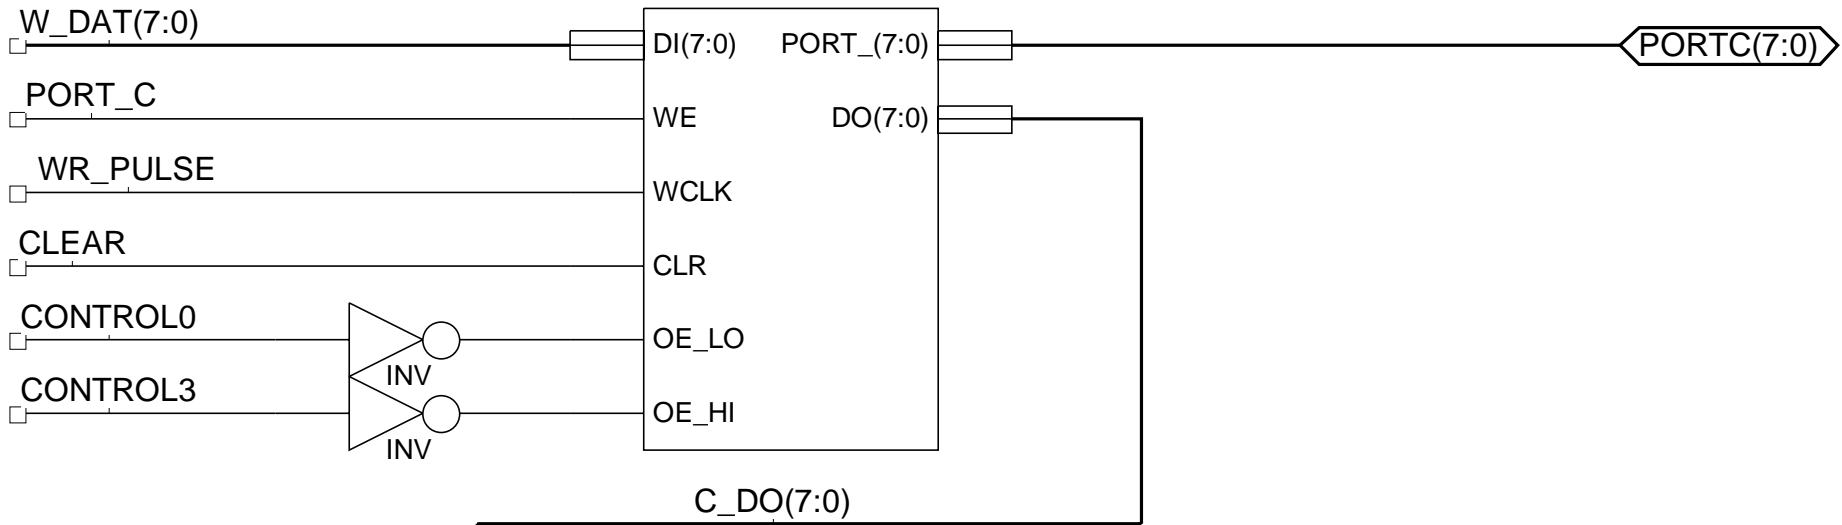

ATA_FRONTEND_01a

ATA_REG_DECODE

8255 Mode Register

PORT_8255_01

PORT_8255_01

Ports A, B

PORT_8255_01

sel_5a8

Port C and Read Data Selector