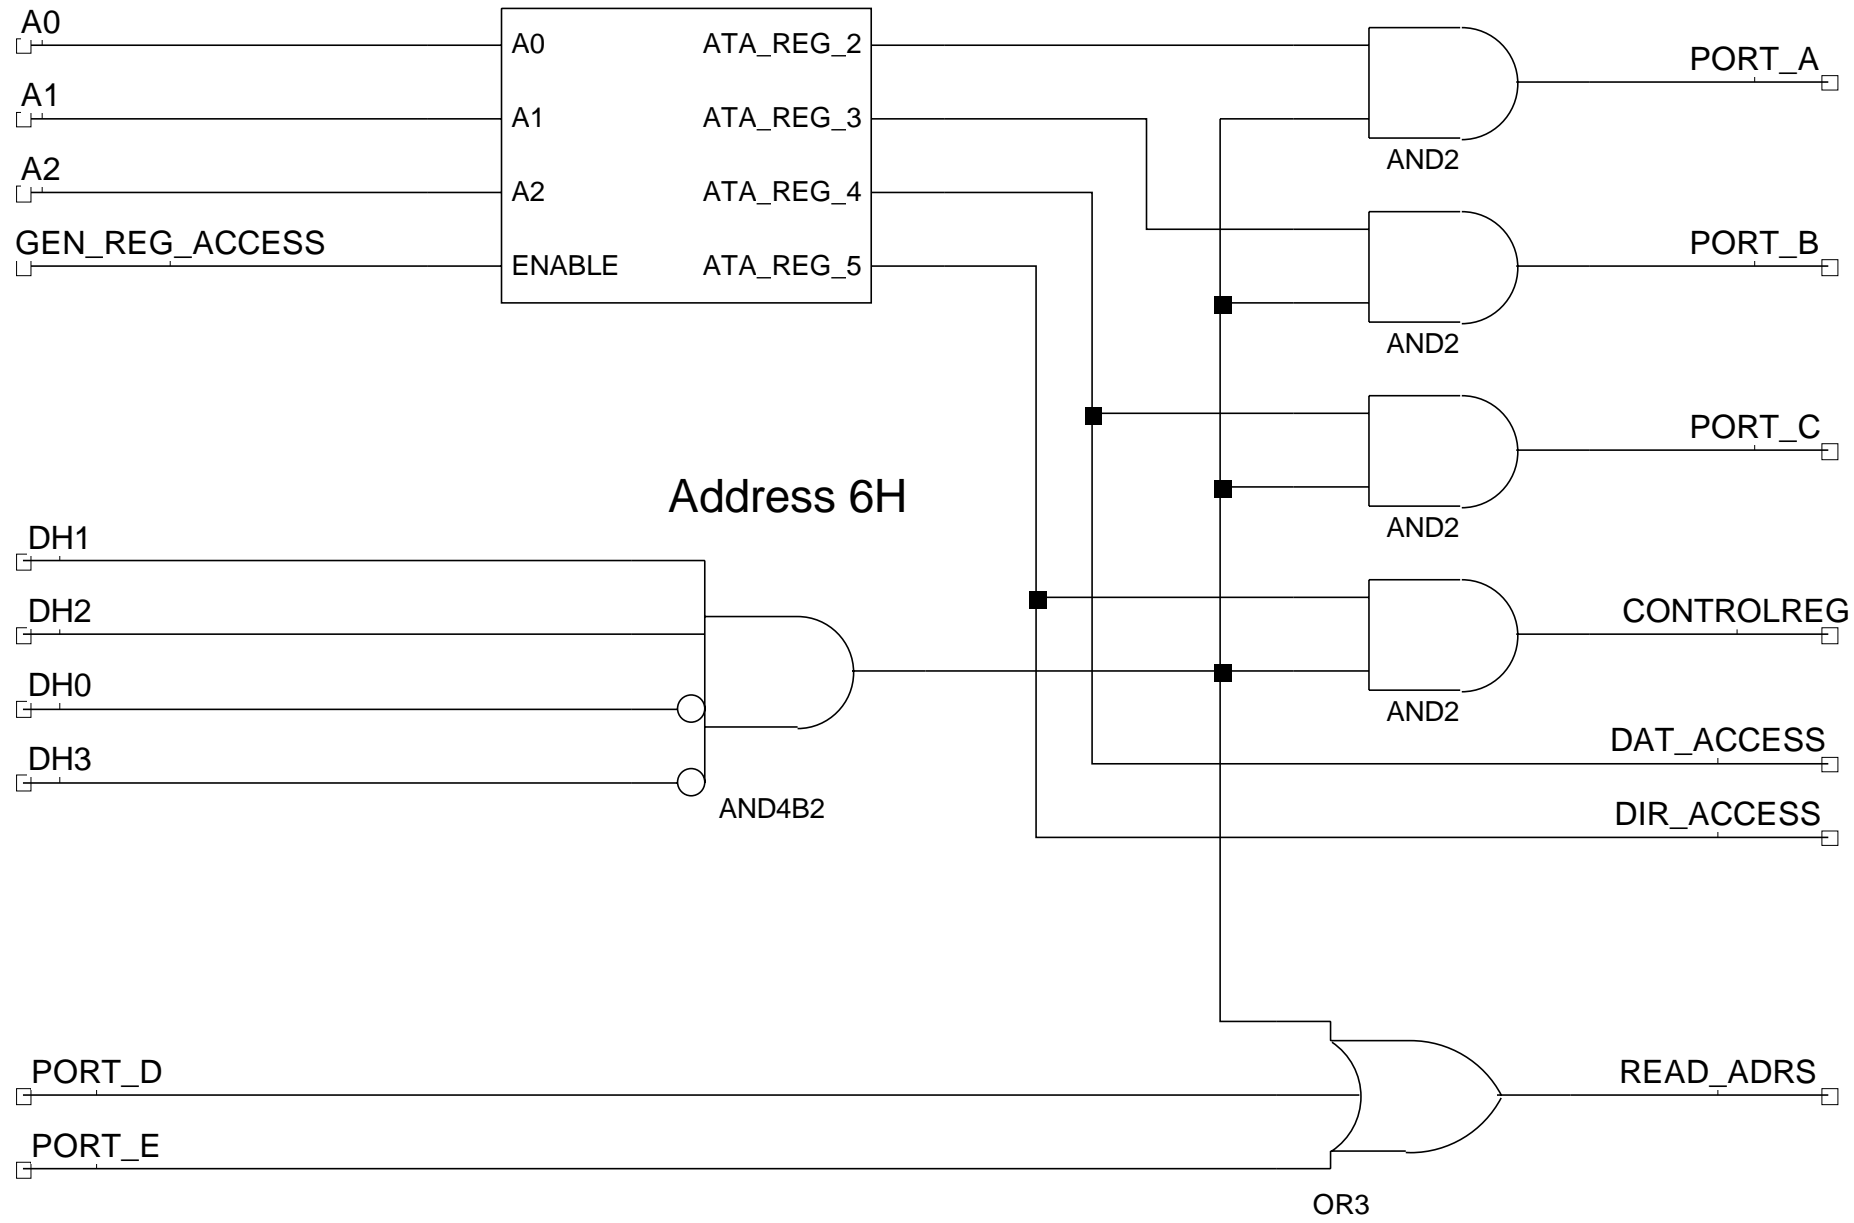

ATA_FRONTEND_01a

ATA_REG_DECODE

8255 Mode Register

PORT_8255_01

PORT_8255_01

Ports A, B

PORT_8255_01

sel_5a8

Port C and Read Data Selector