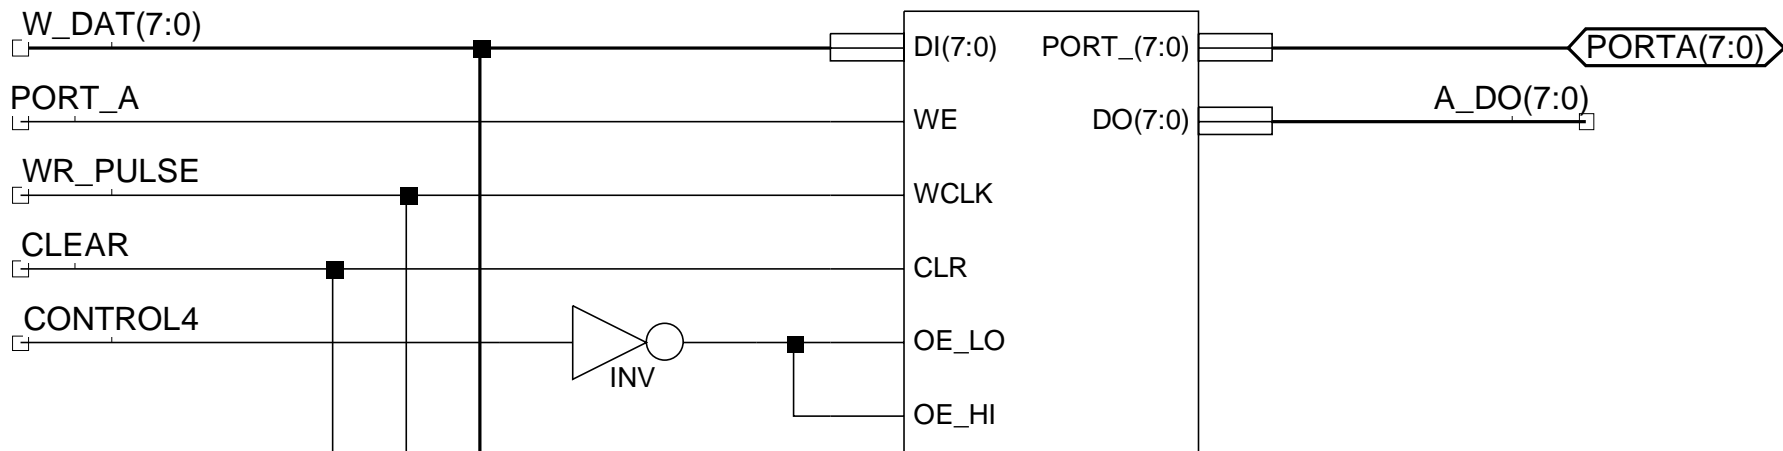

ATA_FRONTEND_01a

ATA_REG_DECODE

8255 Mode Register

PORT_8255_01

PORT_8255_01

Ports A, B

PORT_8255_01

sel_5a8

Port C and Read Data Selector