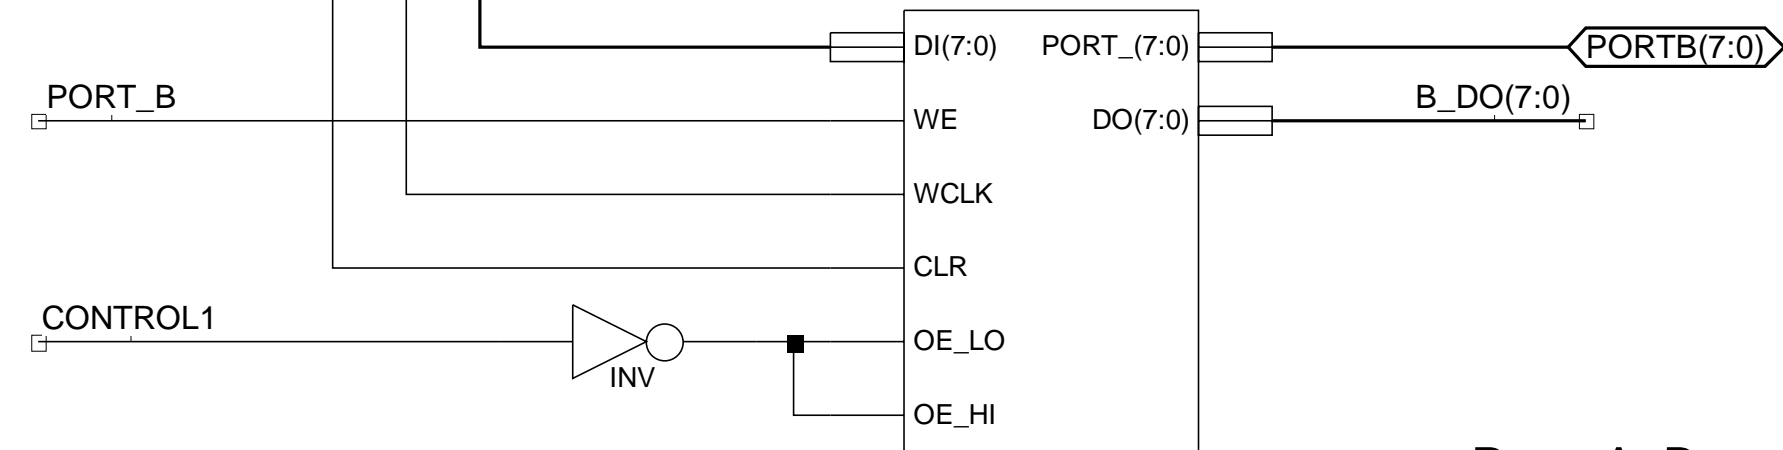

ATA_FRONTEND_01a

ATA_REG_DECODE

8255 Mode Register

PORT_8255_01

PORT_8255_01

Ports A, B

PORT_8255_01

sel_5a8

Port C and Read Data Selector