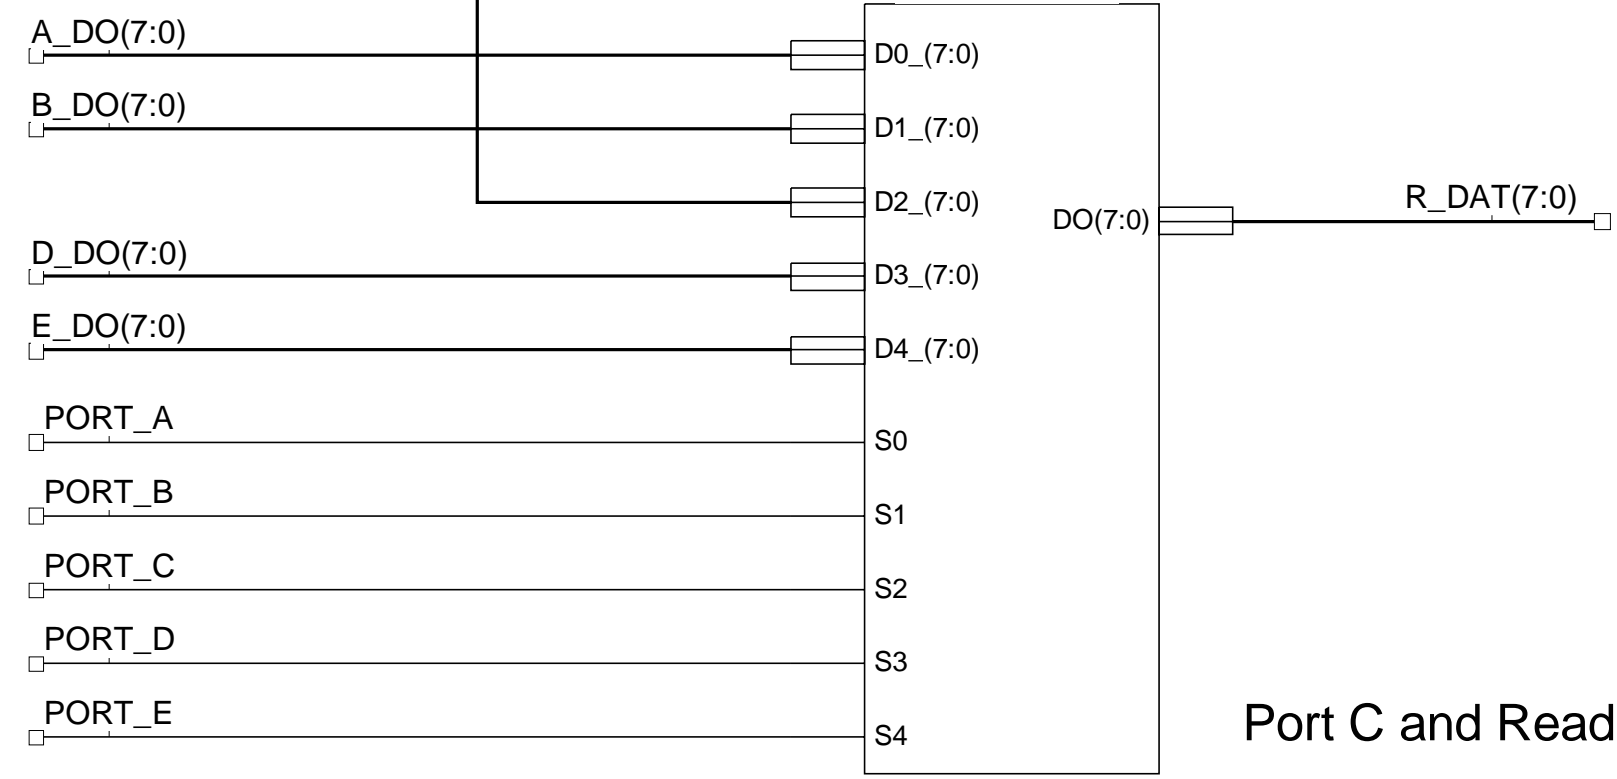

ATA_FRONTEND_01a

ATA_REG_DECODE

8255 Mode Register

PORT_8255_01

PORT_8255_01

Ports A, B

PORT_8255_01

sel_5a8

Port C and Read Data Selector