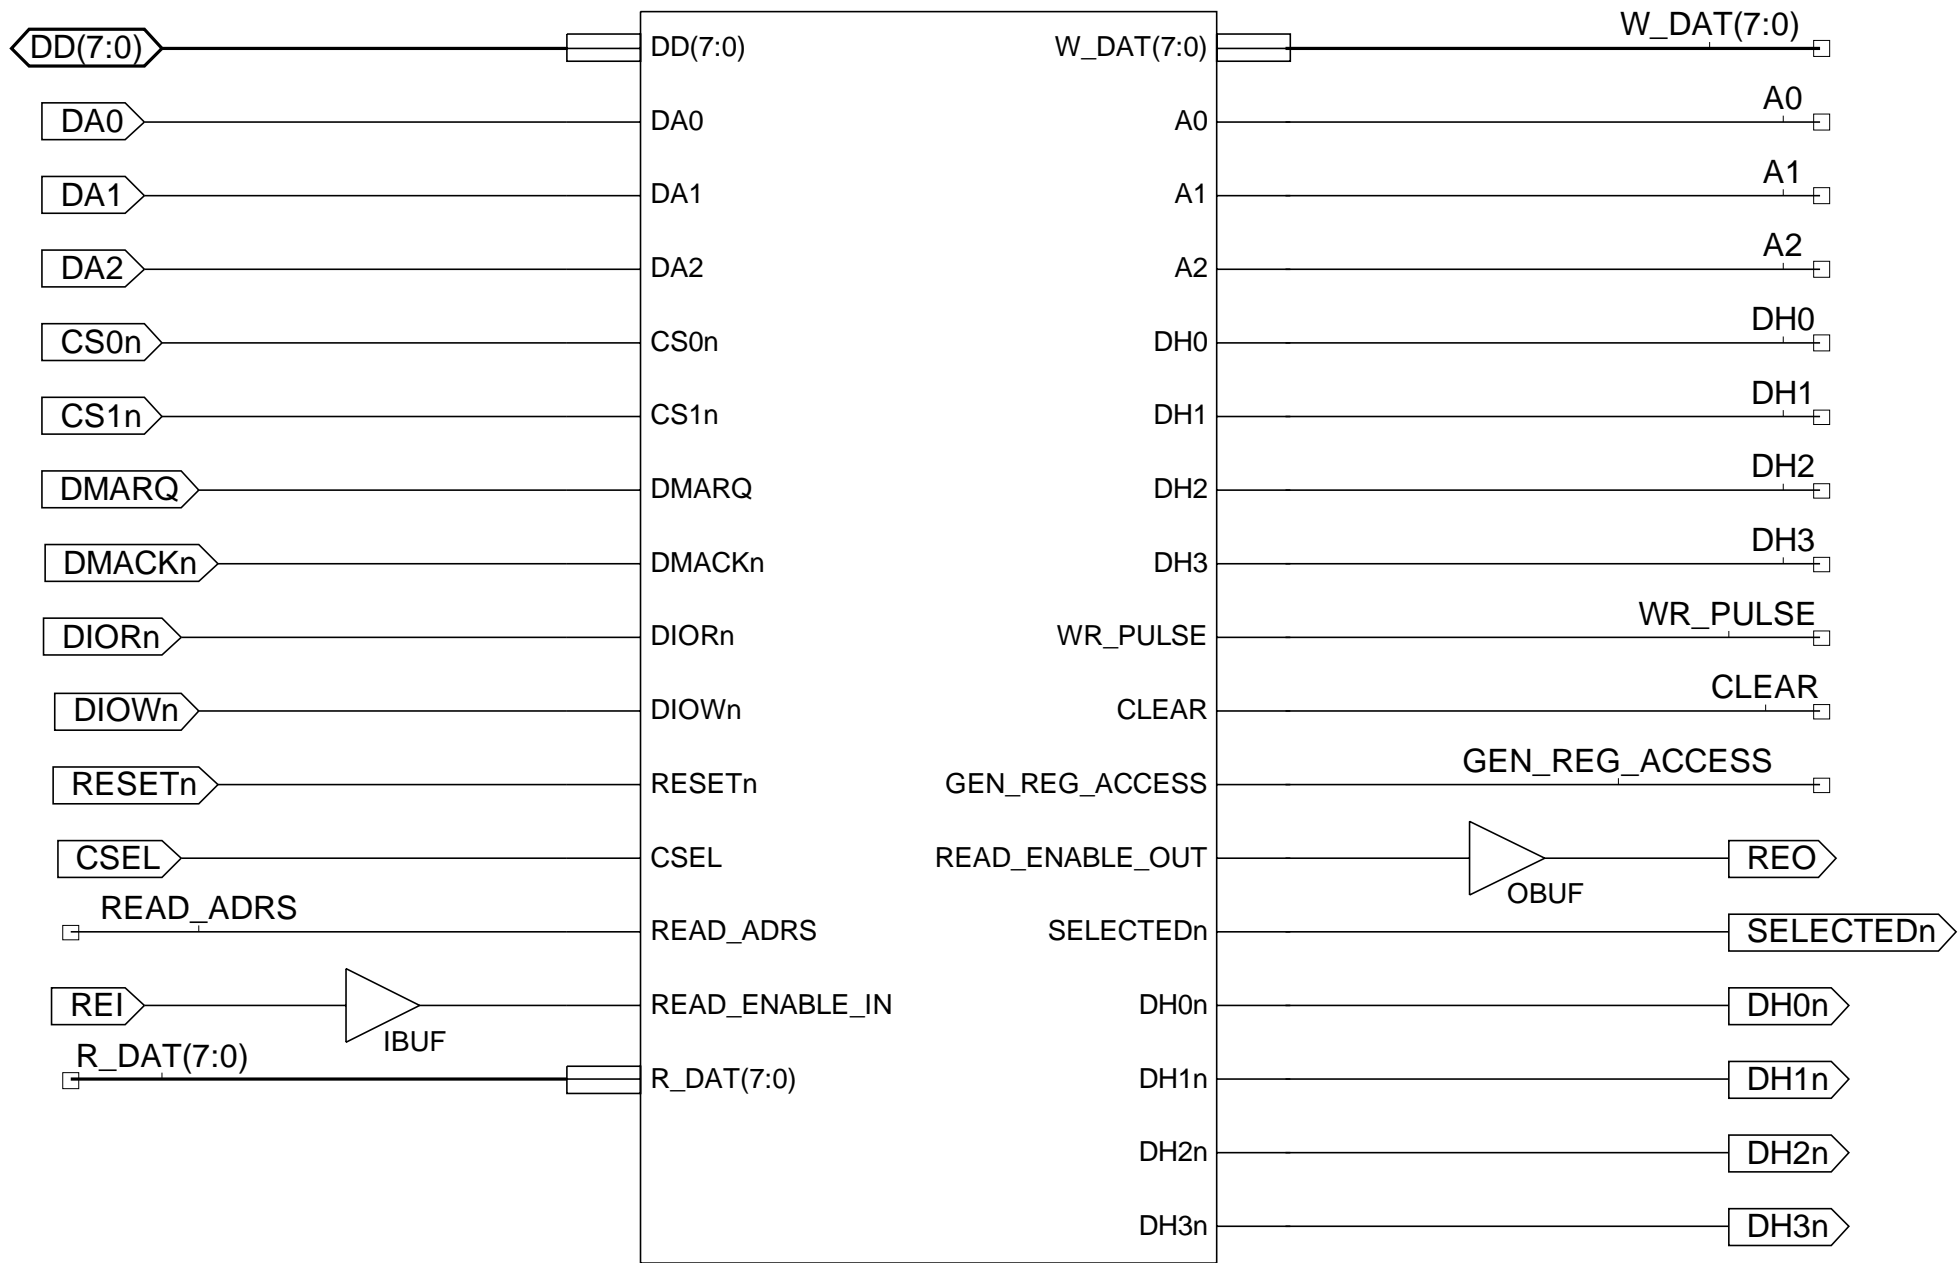

ATA_FRONTEND_01a

ATA_REG_DECODE

8255 Mode Register

PORT_8255_01

PORT_8255_01

Ports A, B

PORT_8255_01

sel_5a8

Port C and Read Data Selector