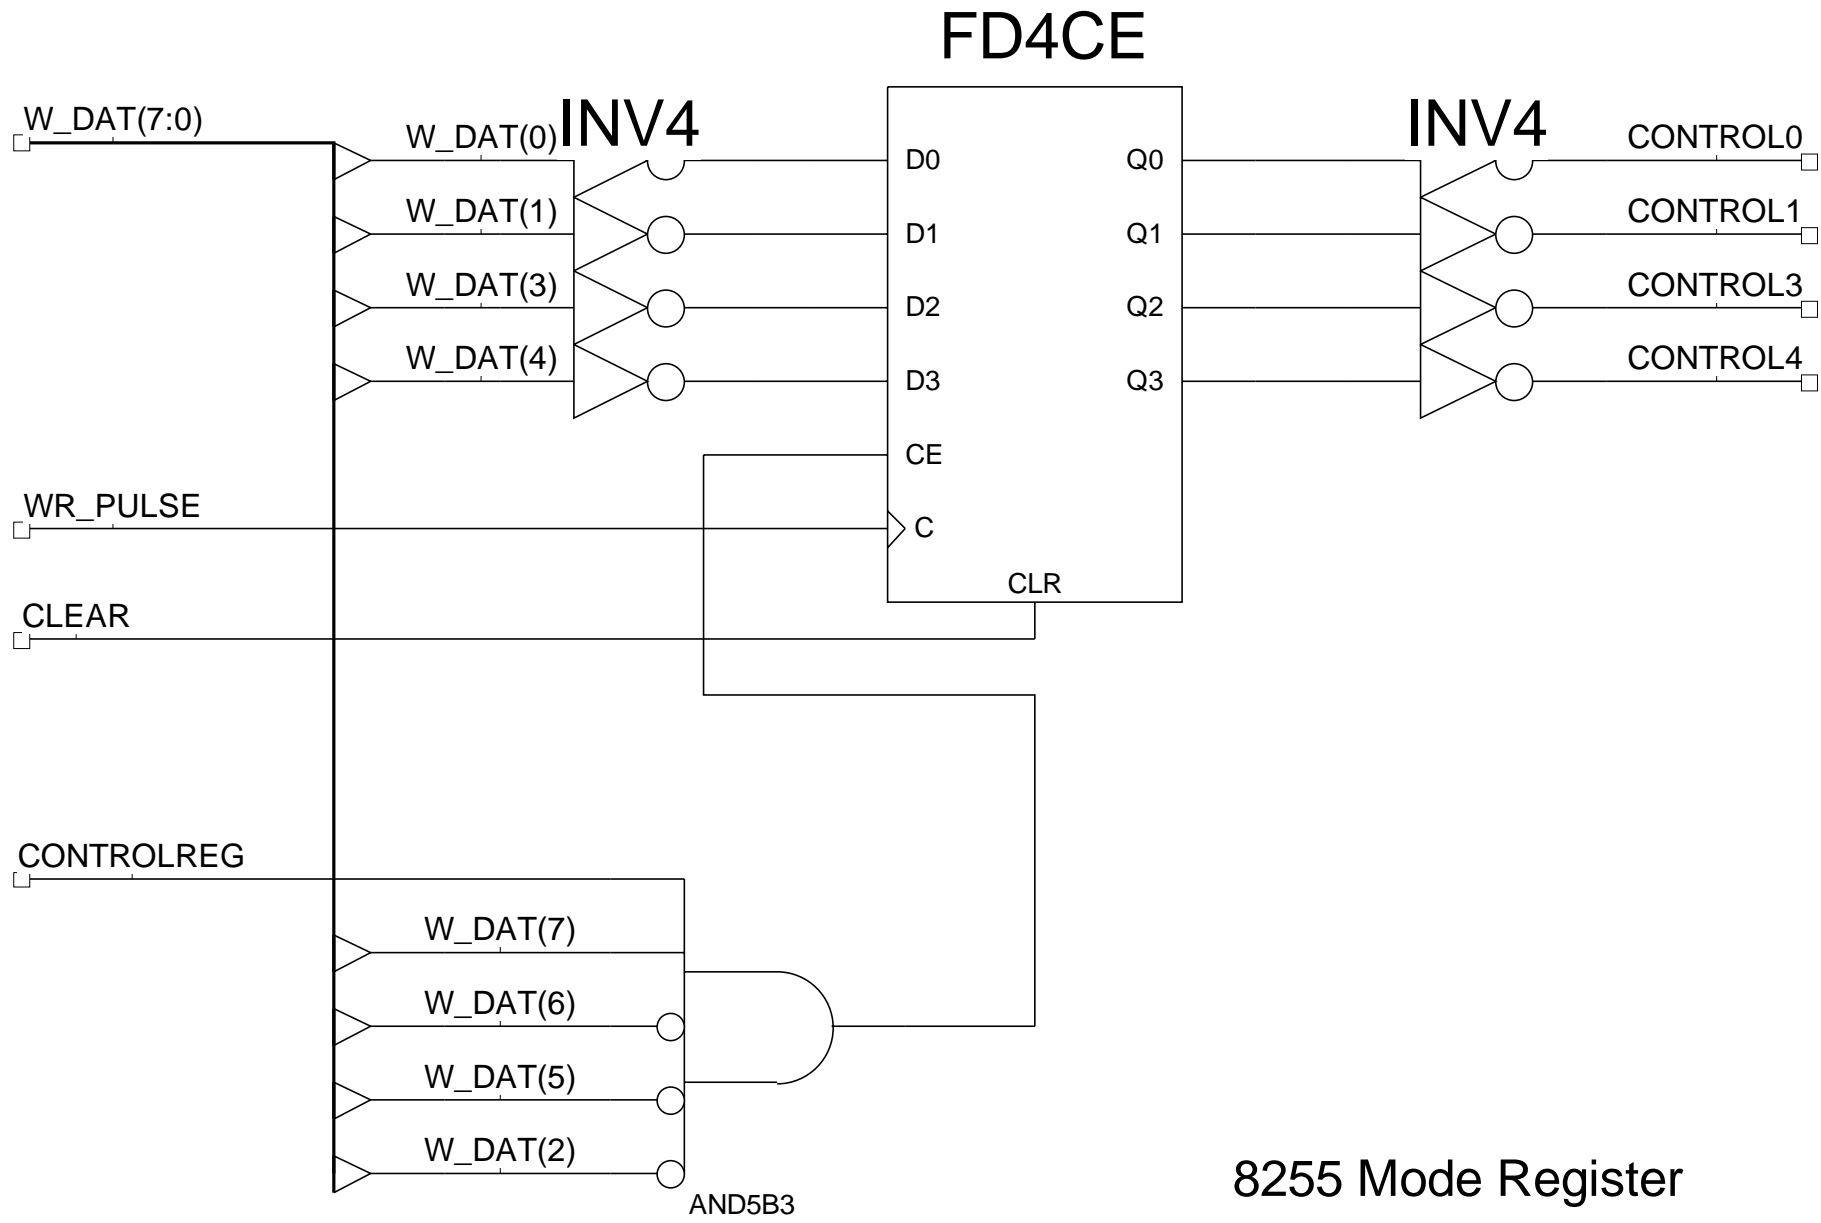

ATA_FRONTEND_01a

ATA_REG_DECODE

8255 Mode Register

PORT_8255_01

PORT_8255_01

Ports A, B

PORT_8255_01

sel_5a8

Port C and Read Data Selector