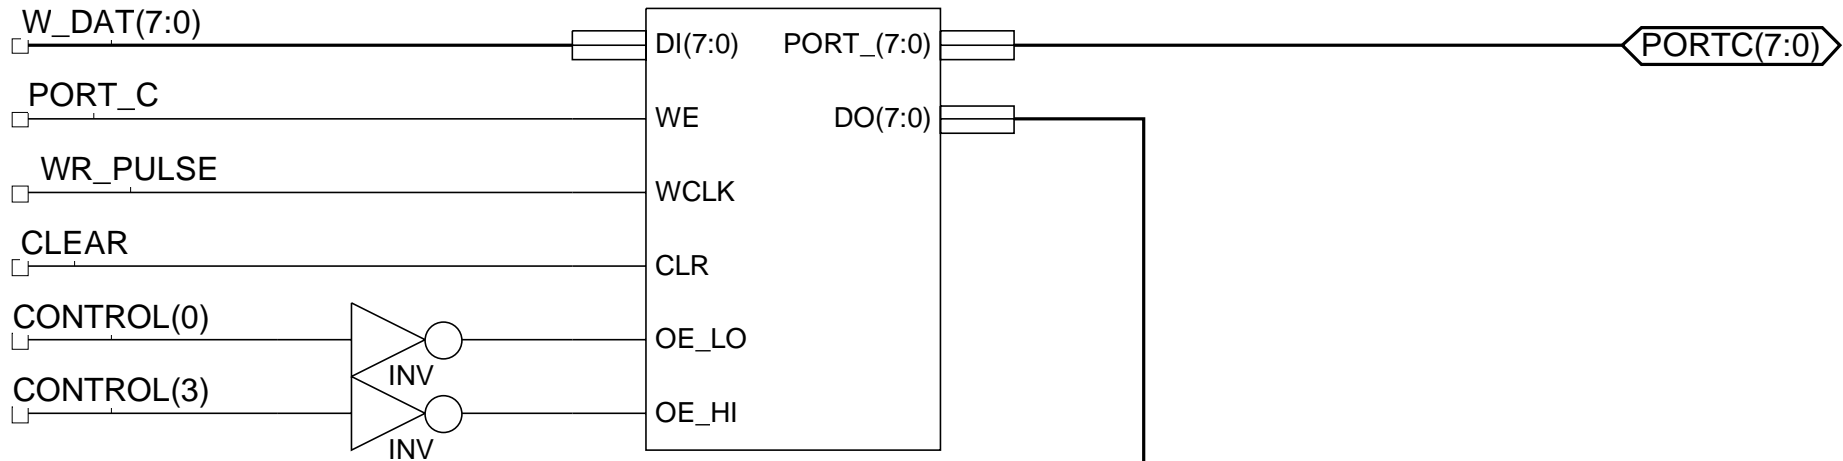

ATA_FRONTEND_01a

ATA_REG_DECODE

Port Address Decoding

FD4CE

8255 Mode Register

PORT_8255_01

PORT_8255_01

Ports A, B

PORT_8255_01

Port C and Read Data Selector