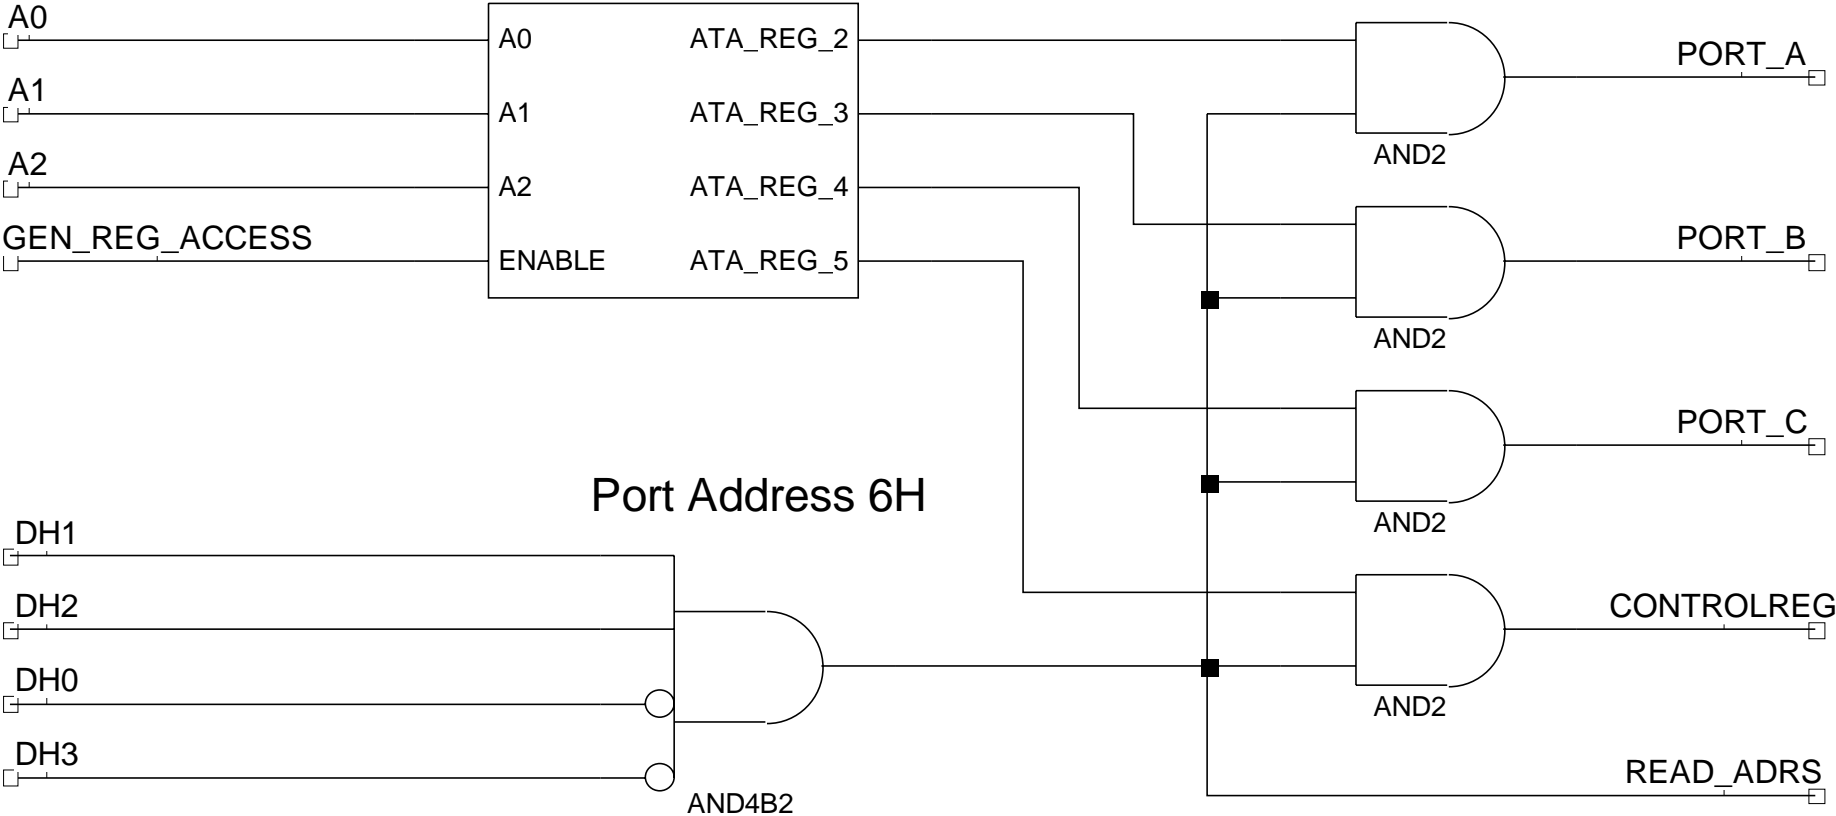

ATA_FRONTEND_01a

ATA_REG_DECODE

Port Address Decoding

FD4CE

8255 Mode Register

PORT_8255_01

PORT_8255_01

Ports A, B

PORT_8255_01

Port C and Read Data Selector