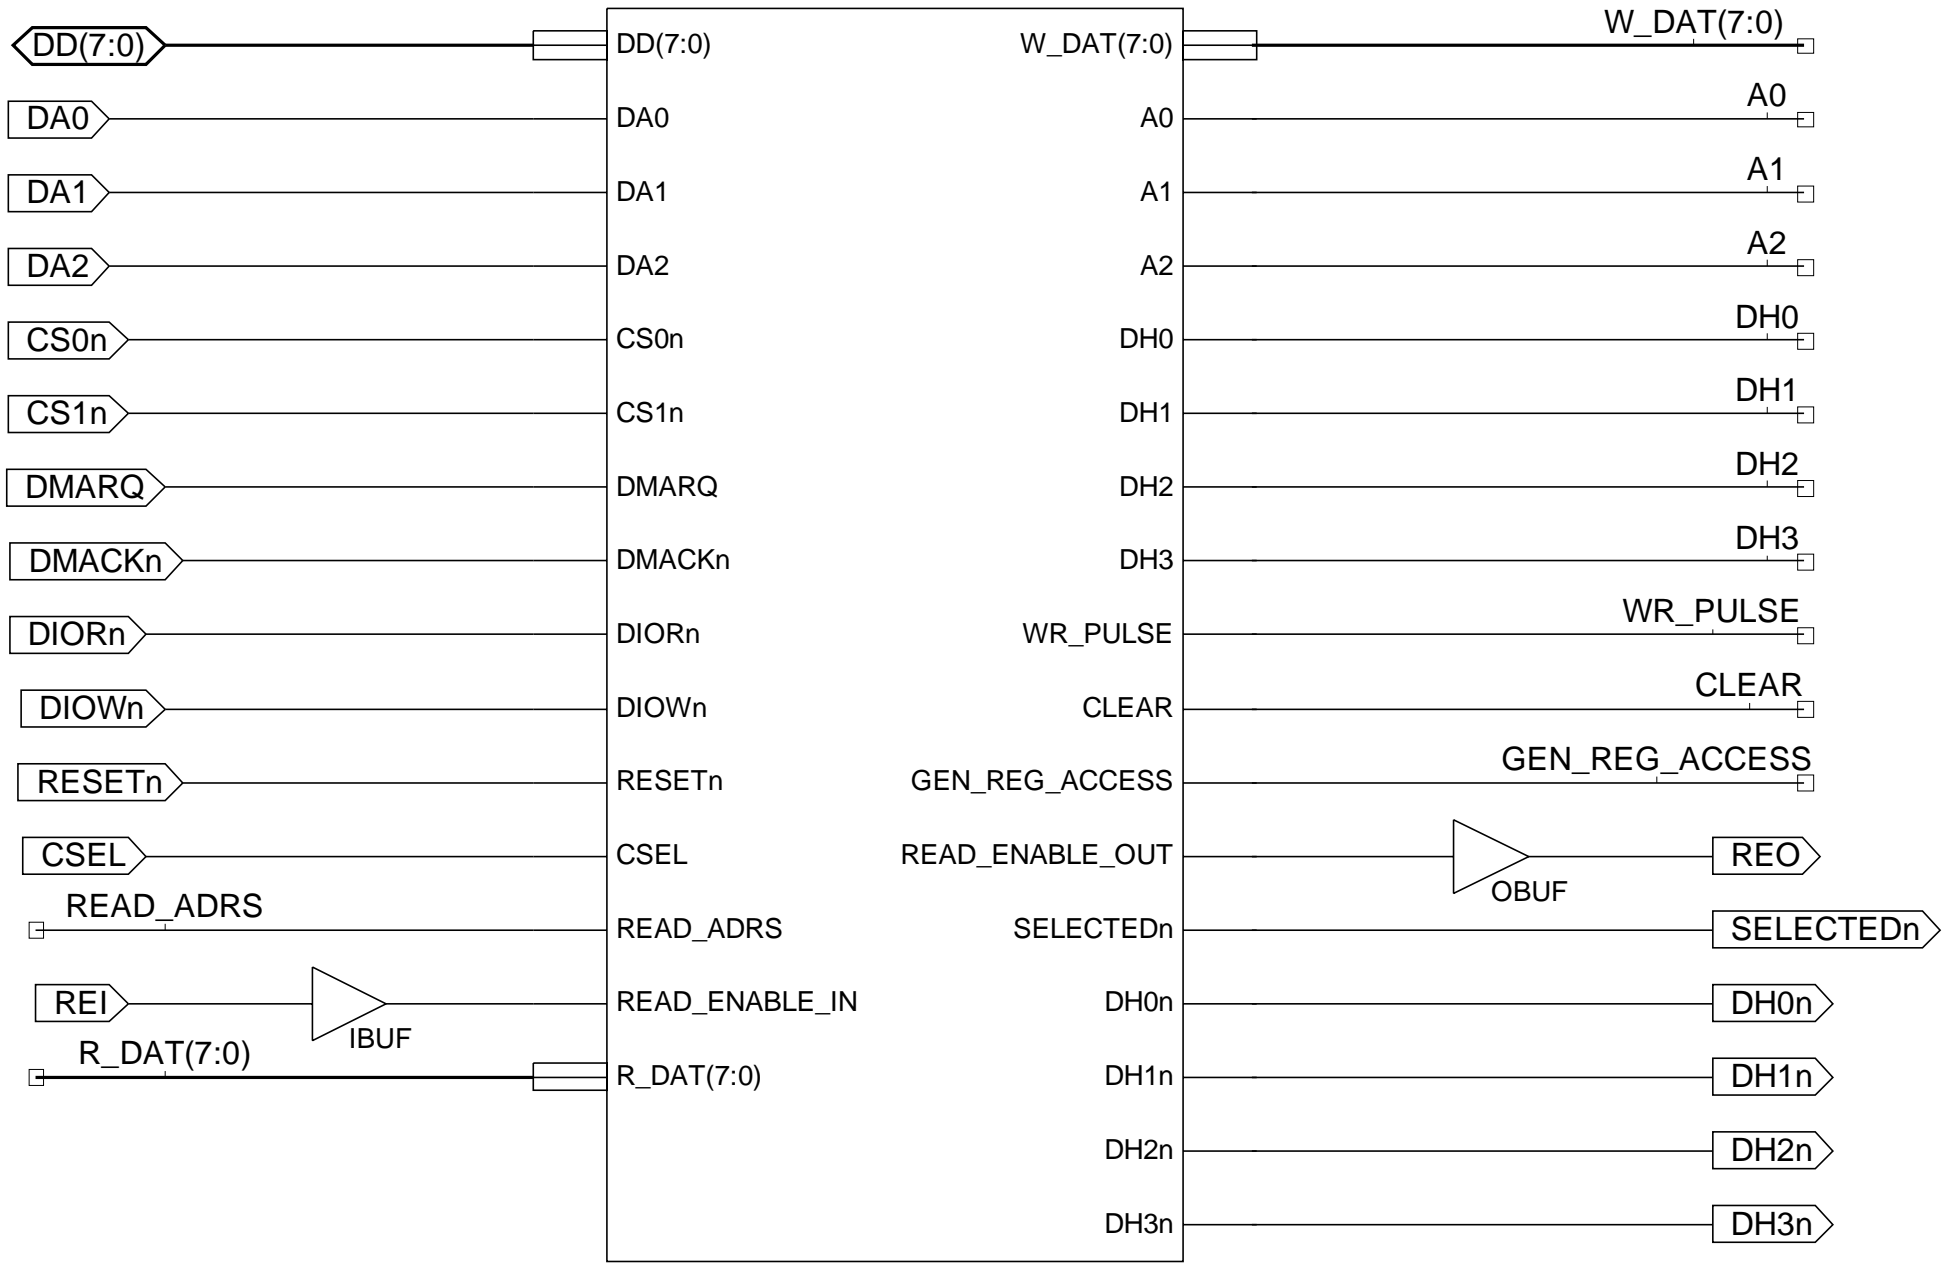

ATA_FRONTEND_01a

ATA_REG_DECODE

Port Address Decoding

FD4CE

8255 Mode Register

PORT_8255_01

PORT_8255_01

Ports A, B

PORT_8255_01

Port C and Read Data Selector