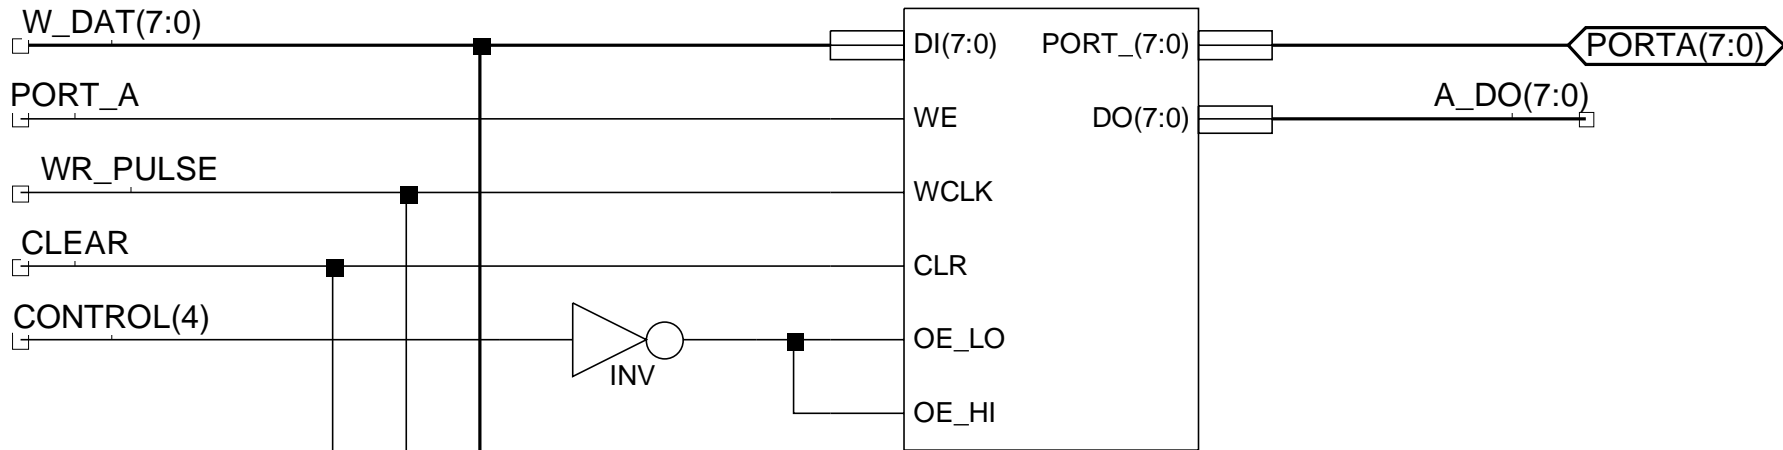

ATA_FRONTEND_01a

ATA_REG_DECODE

Port Address Decoding

FD4CE

8255 Mode Register

PORT_8255_01

PORT_8255_01

Ports A, B

PORT_8255_01

Port C and Read Data Selector