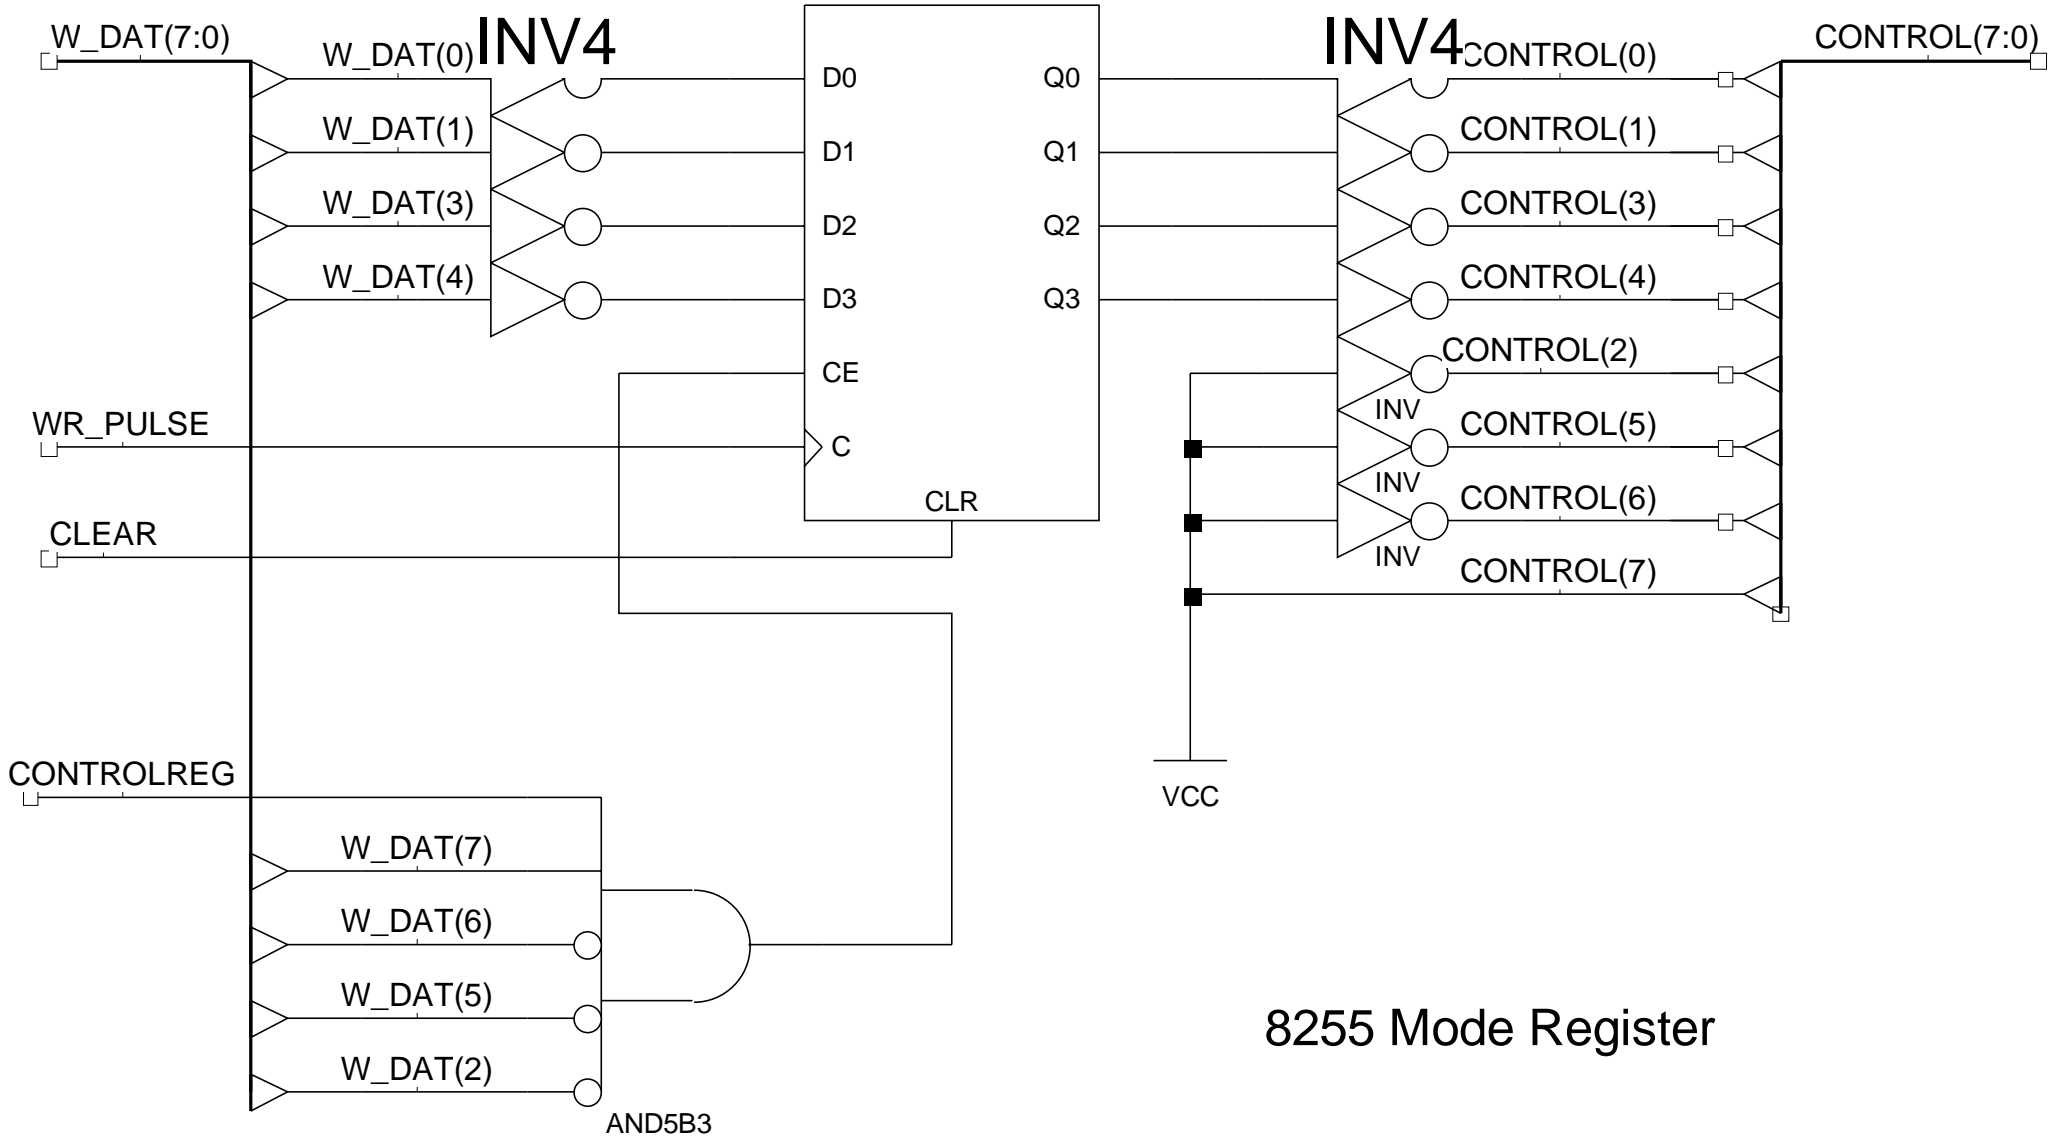

ATA_FRONTEND_01a

ATA_REG_DECODE

Port Address Decoding

FD4CE

8255 Mode Register

PORT_8255_01

PORT_8255_01

Ports A, B

PORT_8255_01

Port C and Read Data Selector