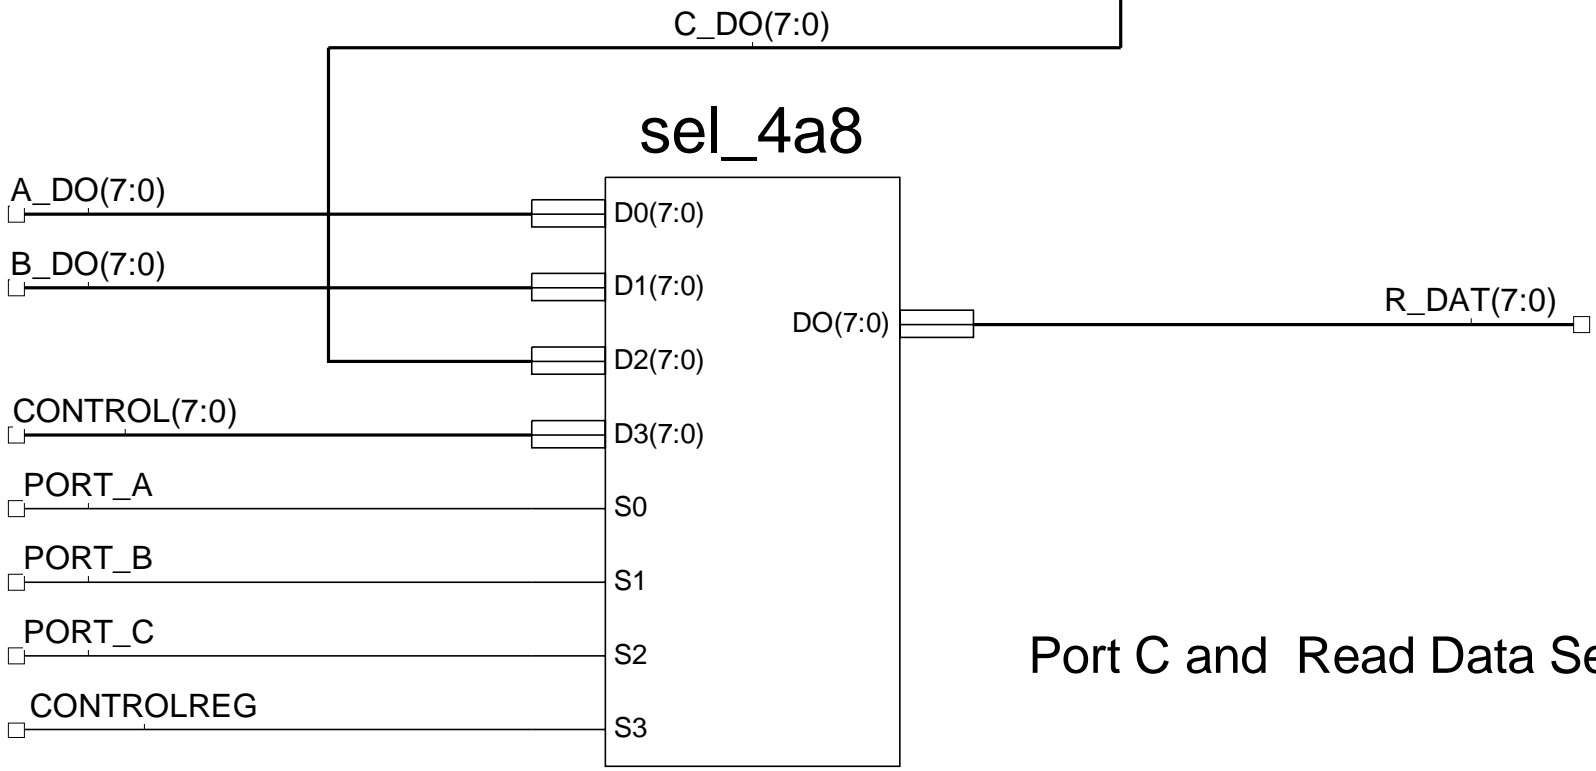

ATA_FRONTEND_01a

ATA_REG_DECODE

Port Address Decoding

FD4CE

8255 Mode Register

PORT_8255_01

PORT_8255_01

Ports A, B

PORT_8255_01

Port C and Read Data Selector