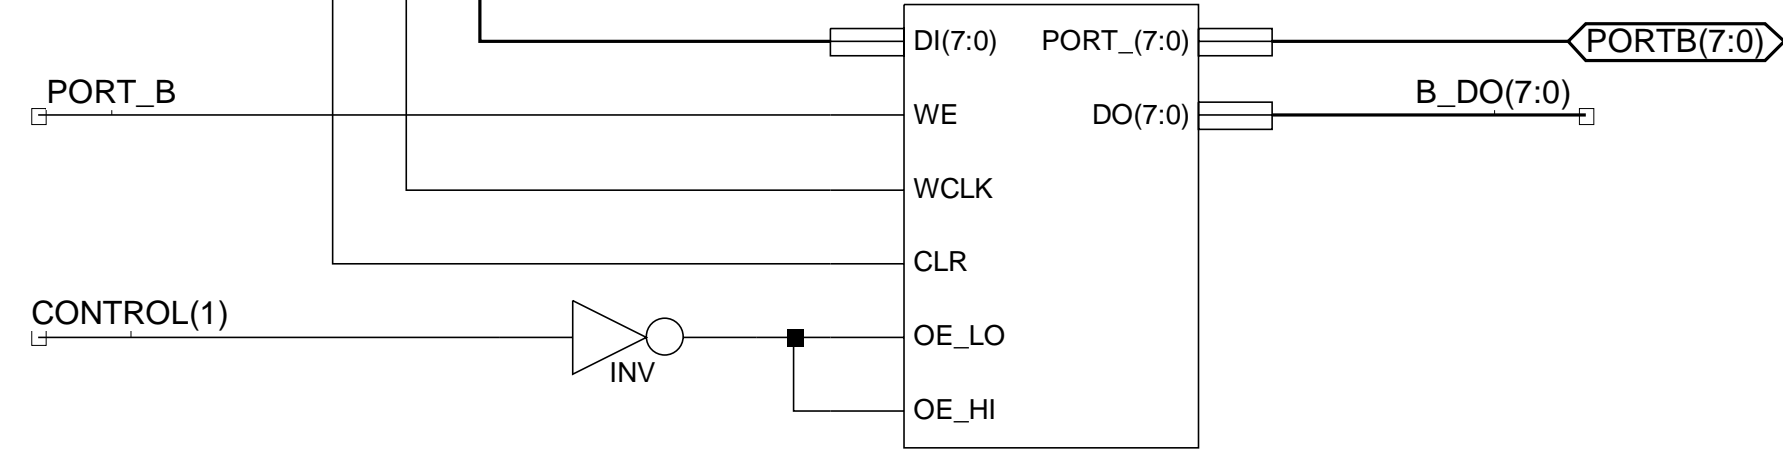

ATA_FRONTEND_01a

ATA_REG_DECODE

Port Address Decoding

FD4CE

8255 Mode Register

PORT_8255_01

PORT_8255_01

Ports A, B

PORT_8255_01

Port C and Read Data Selector