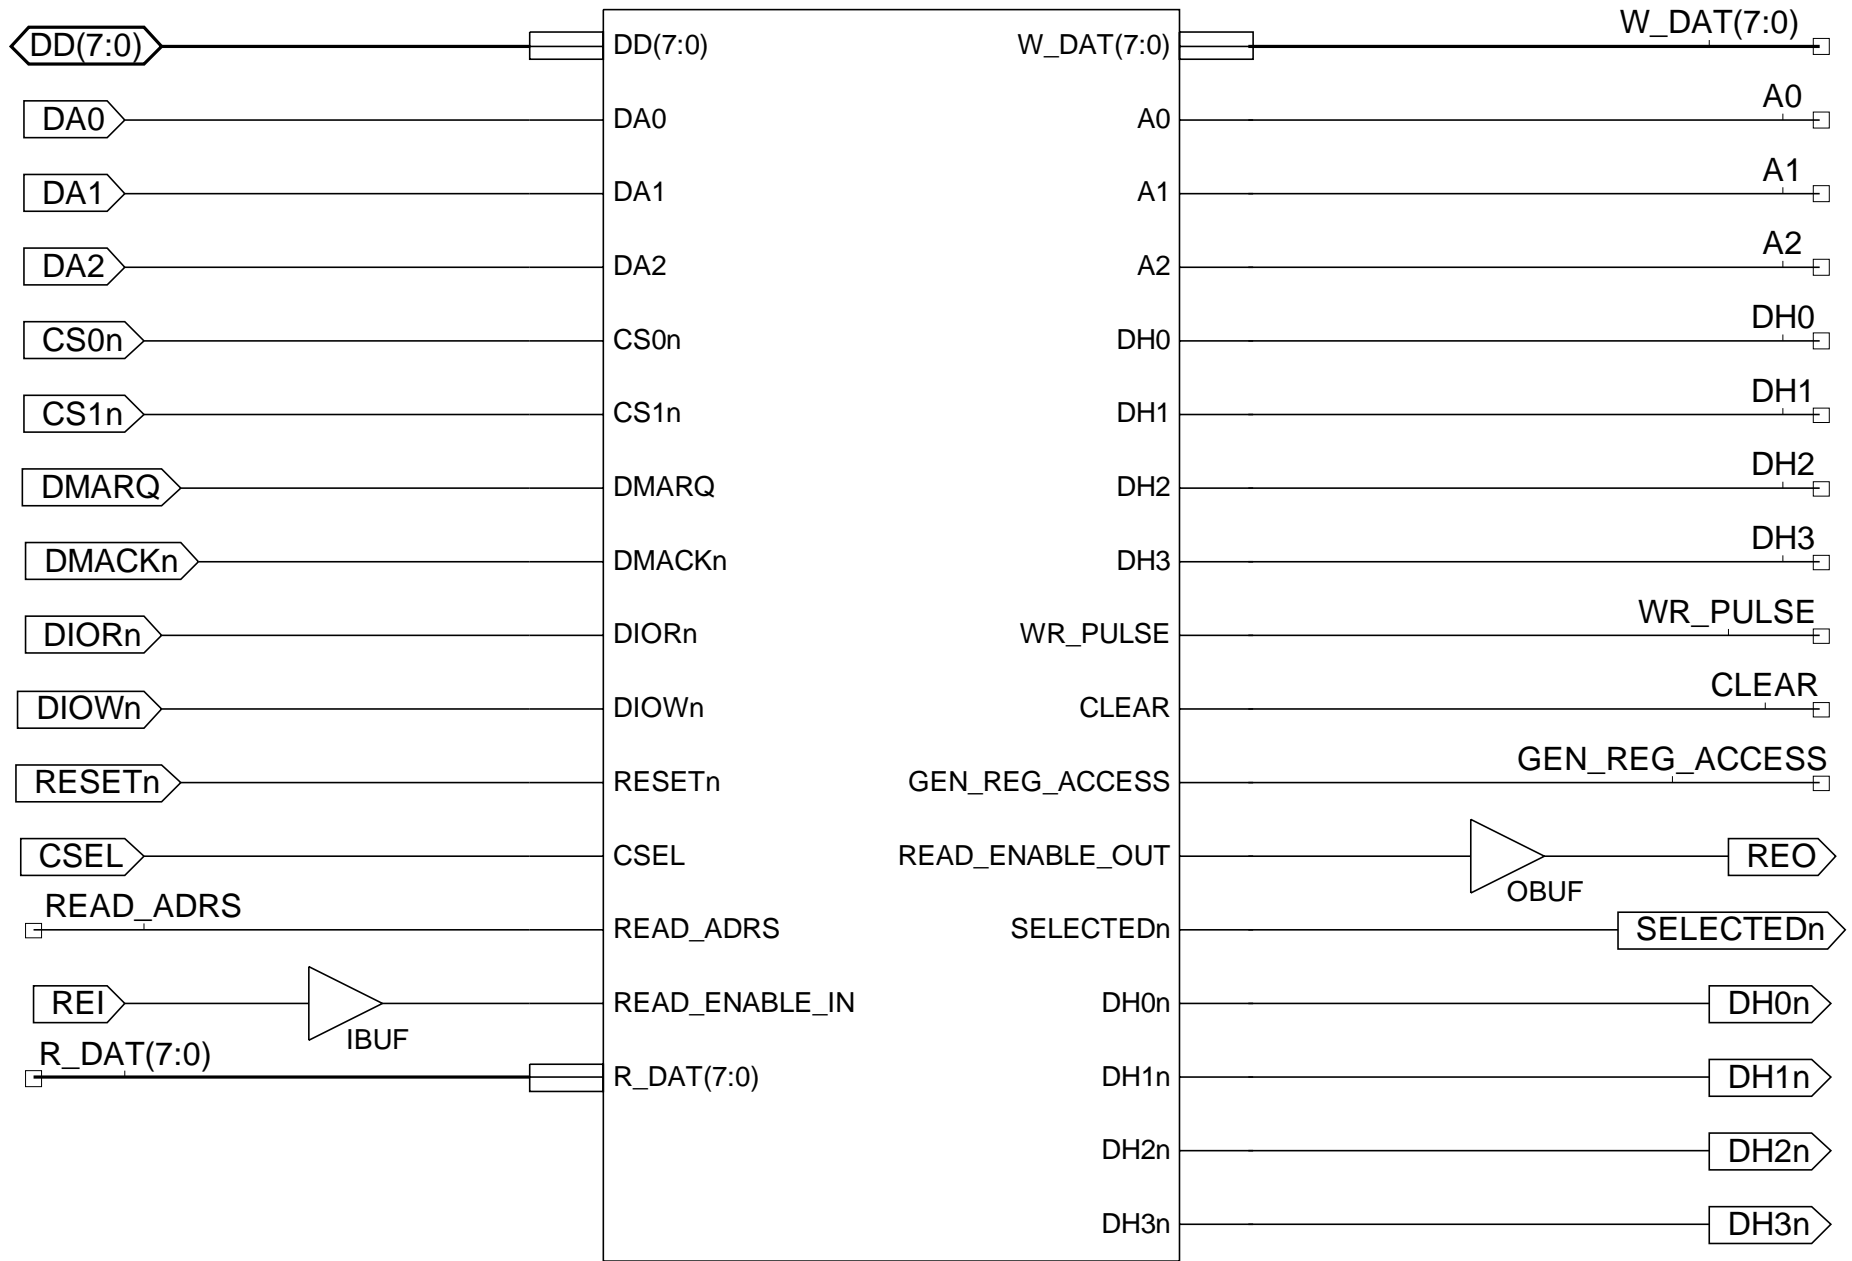

ATA_FRONTEND_01a

Complete Support of Selective Addressing

DIR/DAT Register Access Decoder