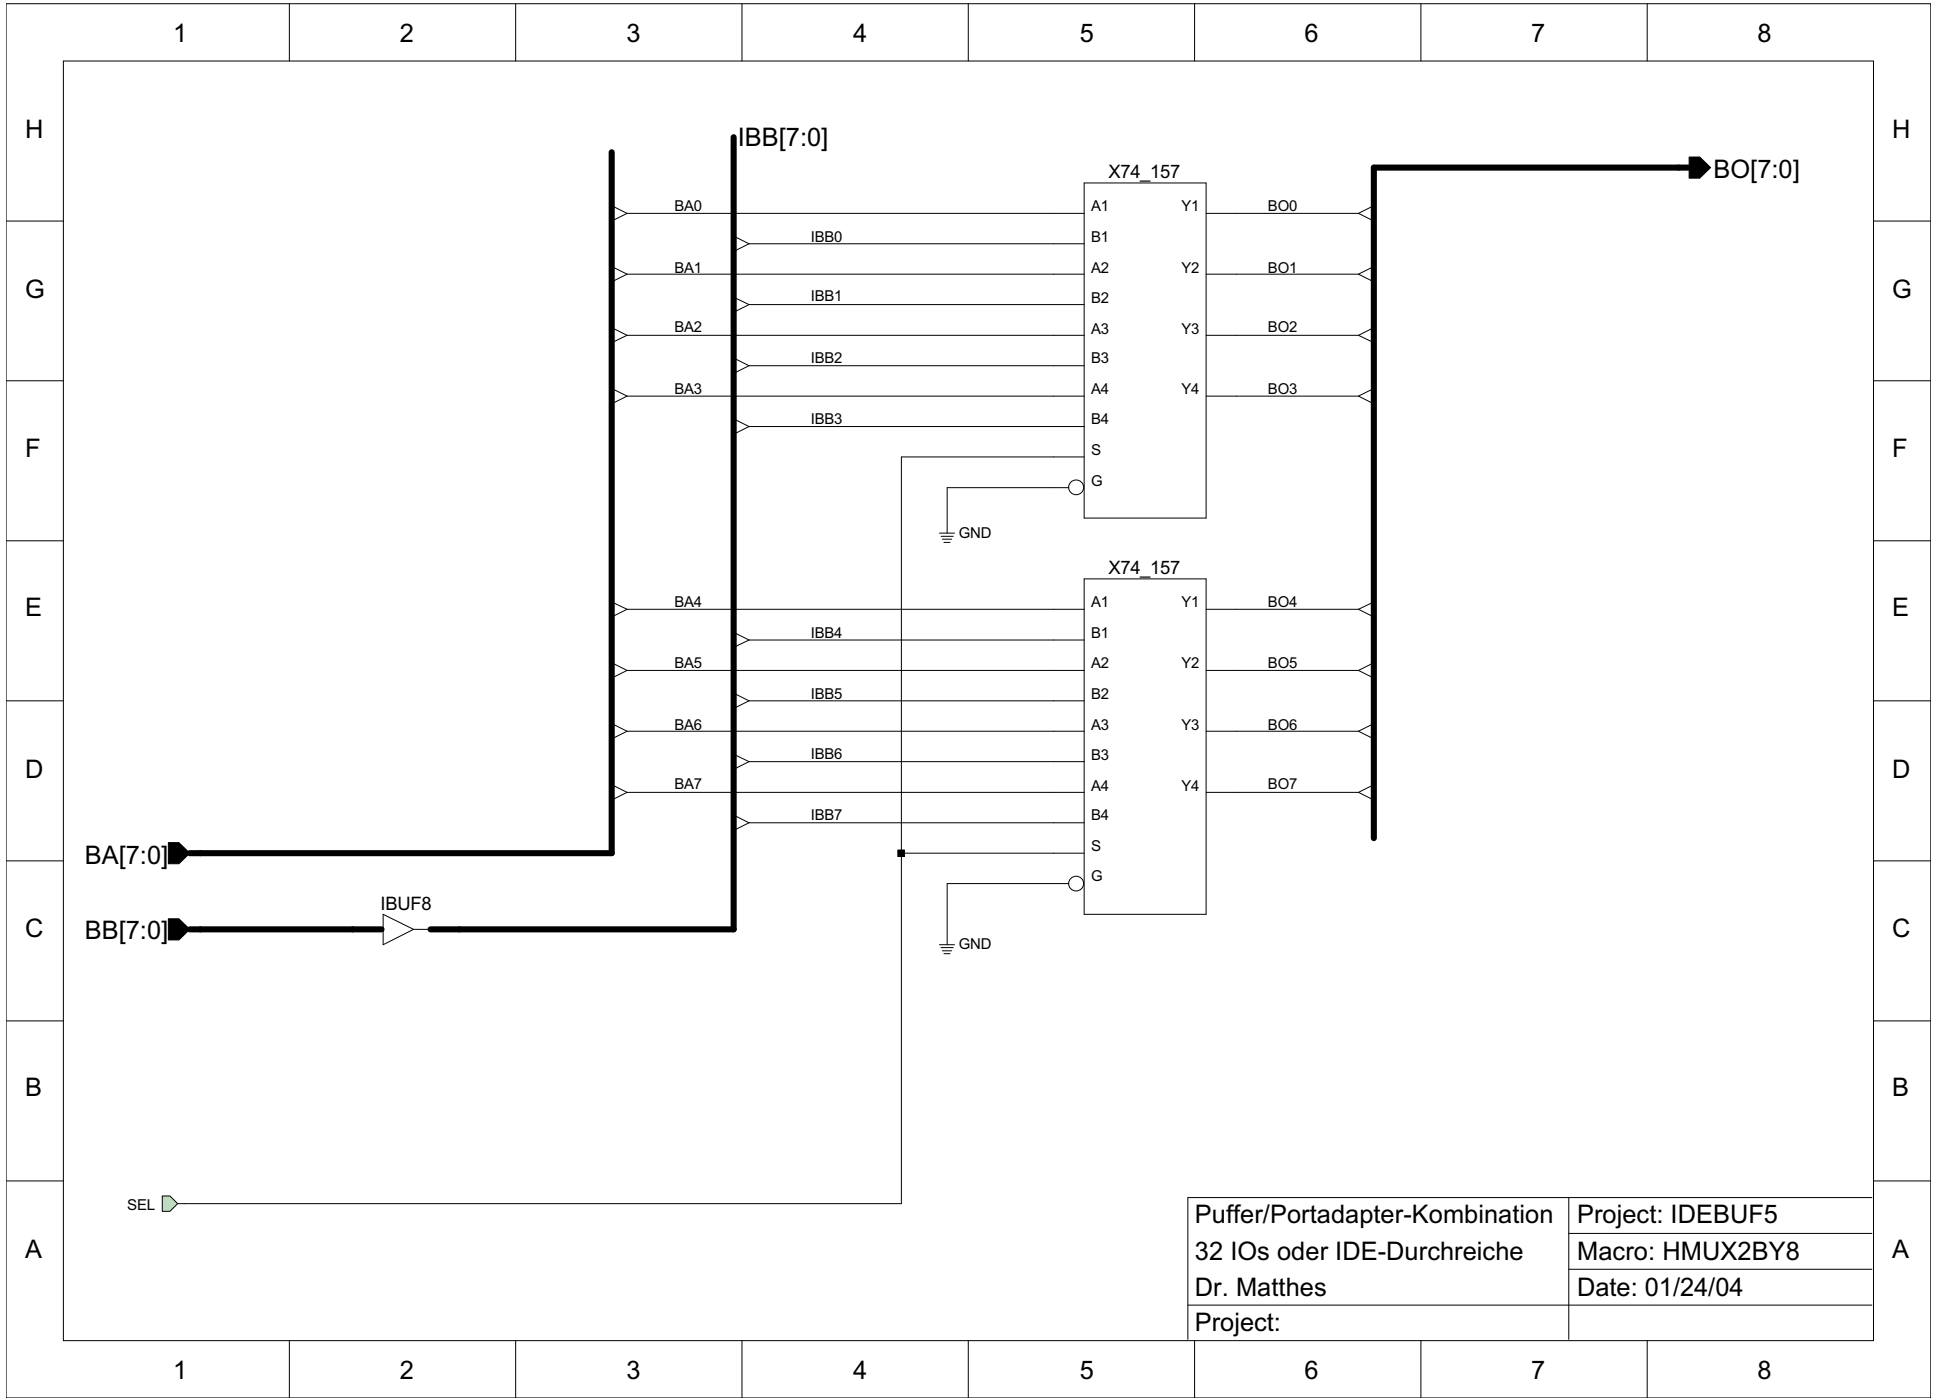

Project: IDEBUF5  
 Macro: MUX4BY4  
 Date: 01/24/04

A

Puffer/Portadapter-Kombination  
 32 IOs oder IDE-Durchreiche  
 Dr. Matthes  
 Project:

Project: IDEBUF5  
 Macro: IMUX2BY8  
 Date: 01/24/04

A

Puffer/Portadapter-Kombination	Project: IDEBUF5
32 IOs oder IDE-Durchreiche	Macro: MUX6TO1
Dr. Matthes	Date: 01/24/04
Project:	