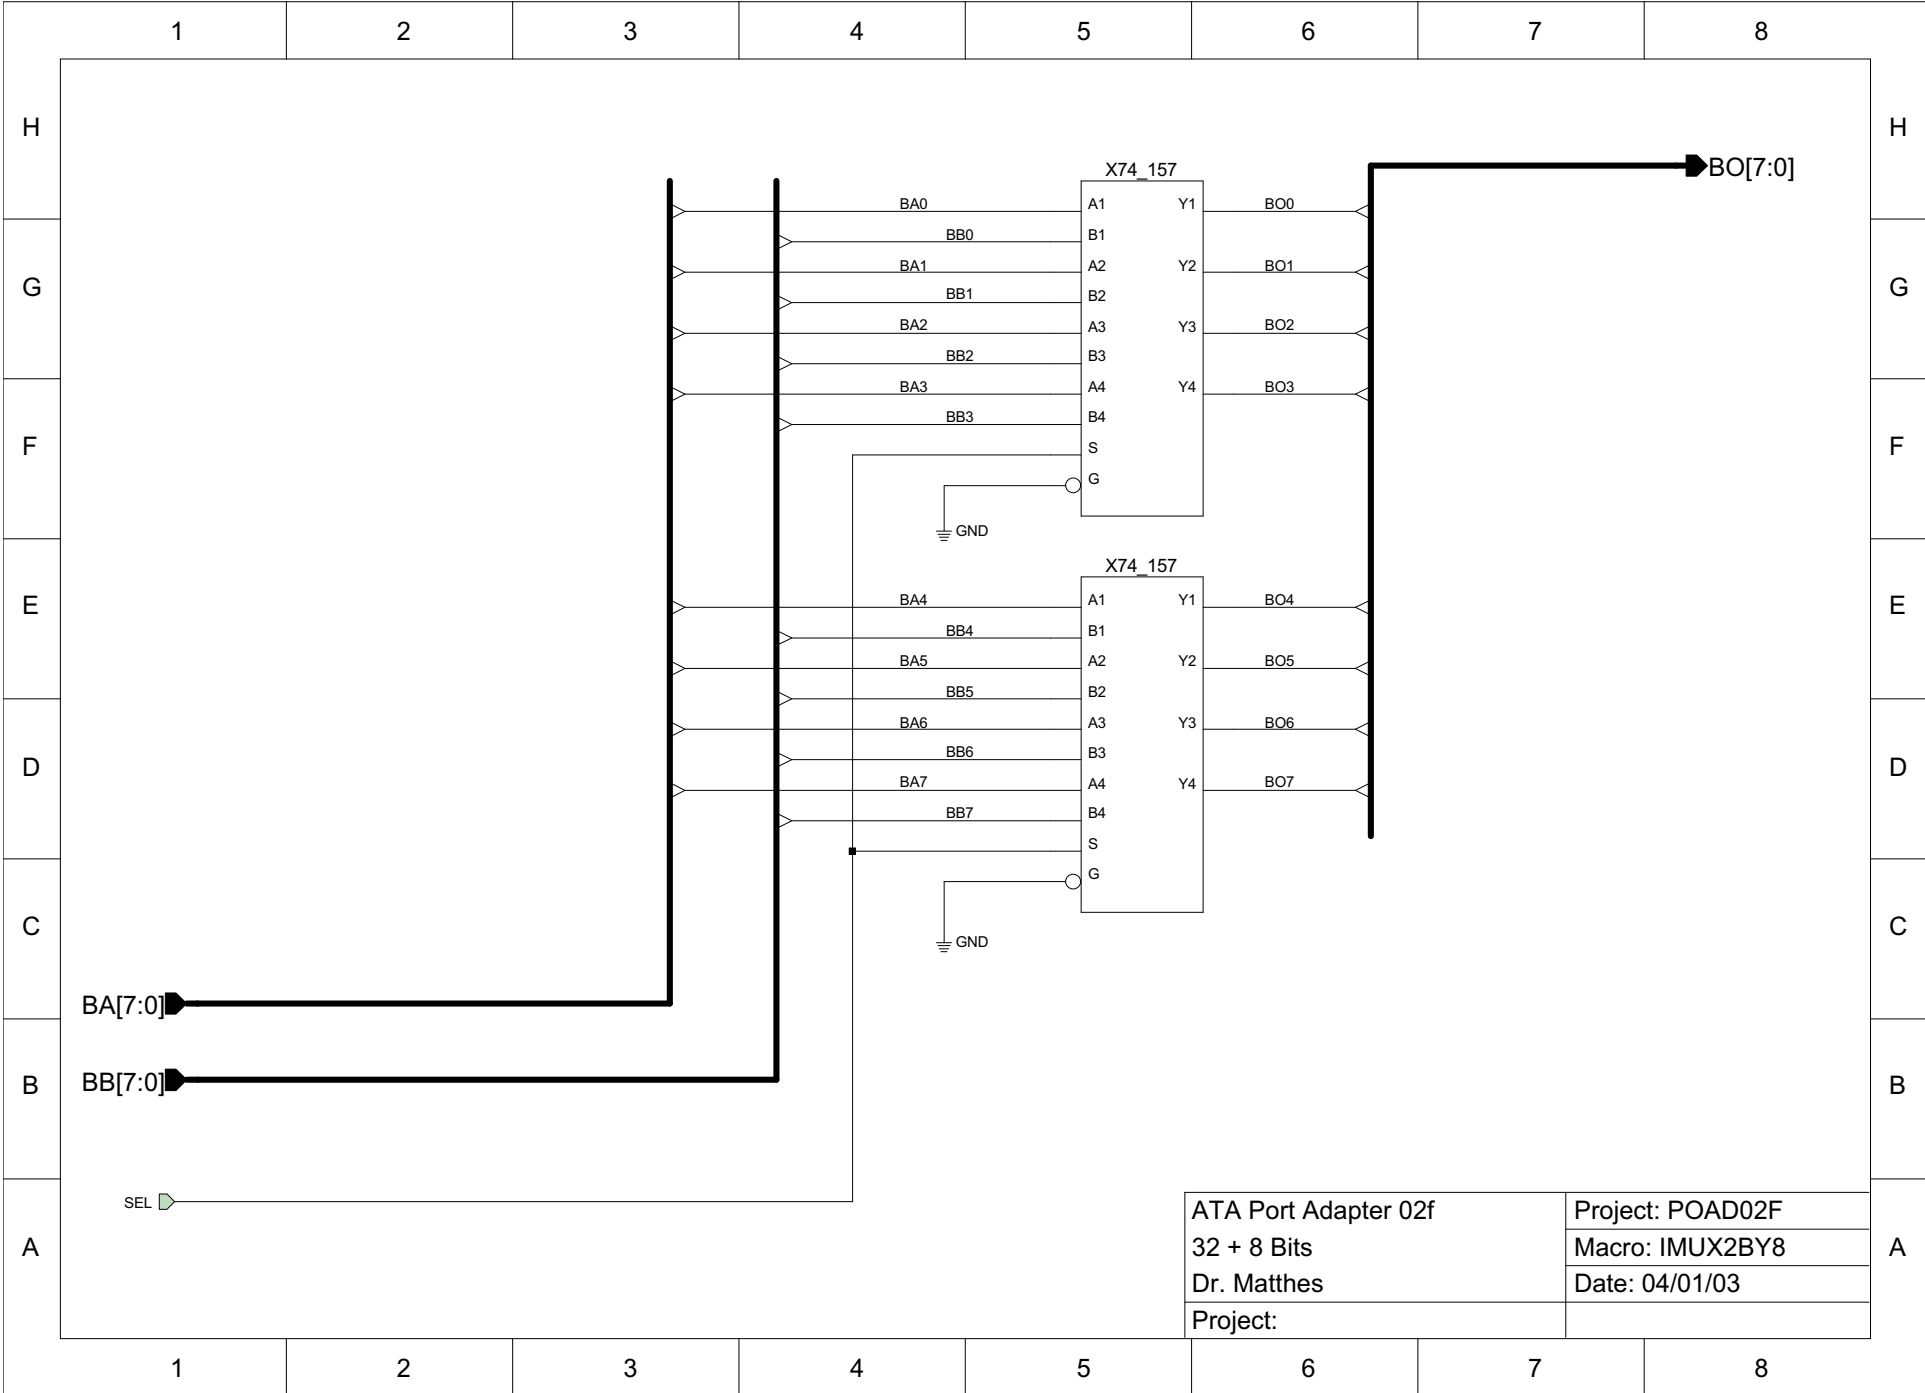

B B

A A

1 2 3 4 5 6 7 8

1 2 3 4 5 6 7 8

BA[3:0]
 BB[3:0]
 BC[3:0]
 BD[3:0]
 SEL[1:0]

ATA Port Adapter 02f	Project: POAD02F
32 + 8 Bits	Macro: MUX4BY4
Dr. Matthes	Date: 04/01/03
Project:	

ATA Port Adapter 02f
 32 + 8 Bits
 Dr. Matthes
 Project:

Project: POAD02F
 Macro: MUX2BY8
 Date: 04/01/03

A

ATA Port Adapter 02f

32 + 8 Bits

Dr. Matthes

Project:

Project: POAD02F

Macro: IMUX2BY8