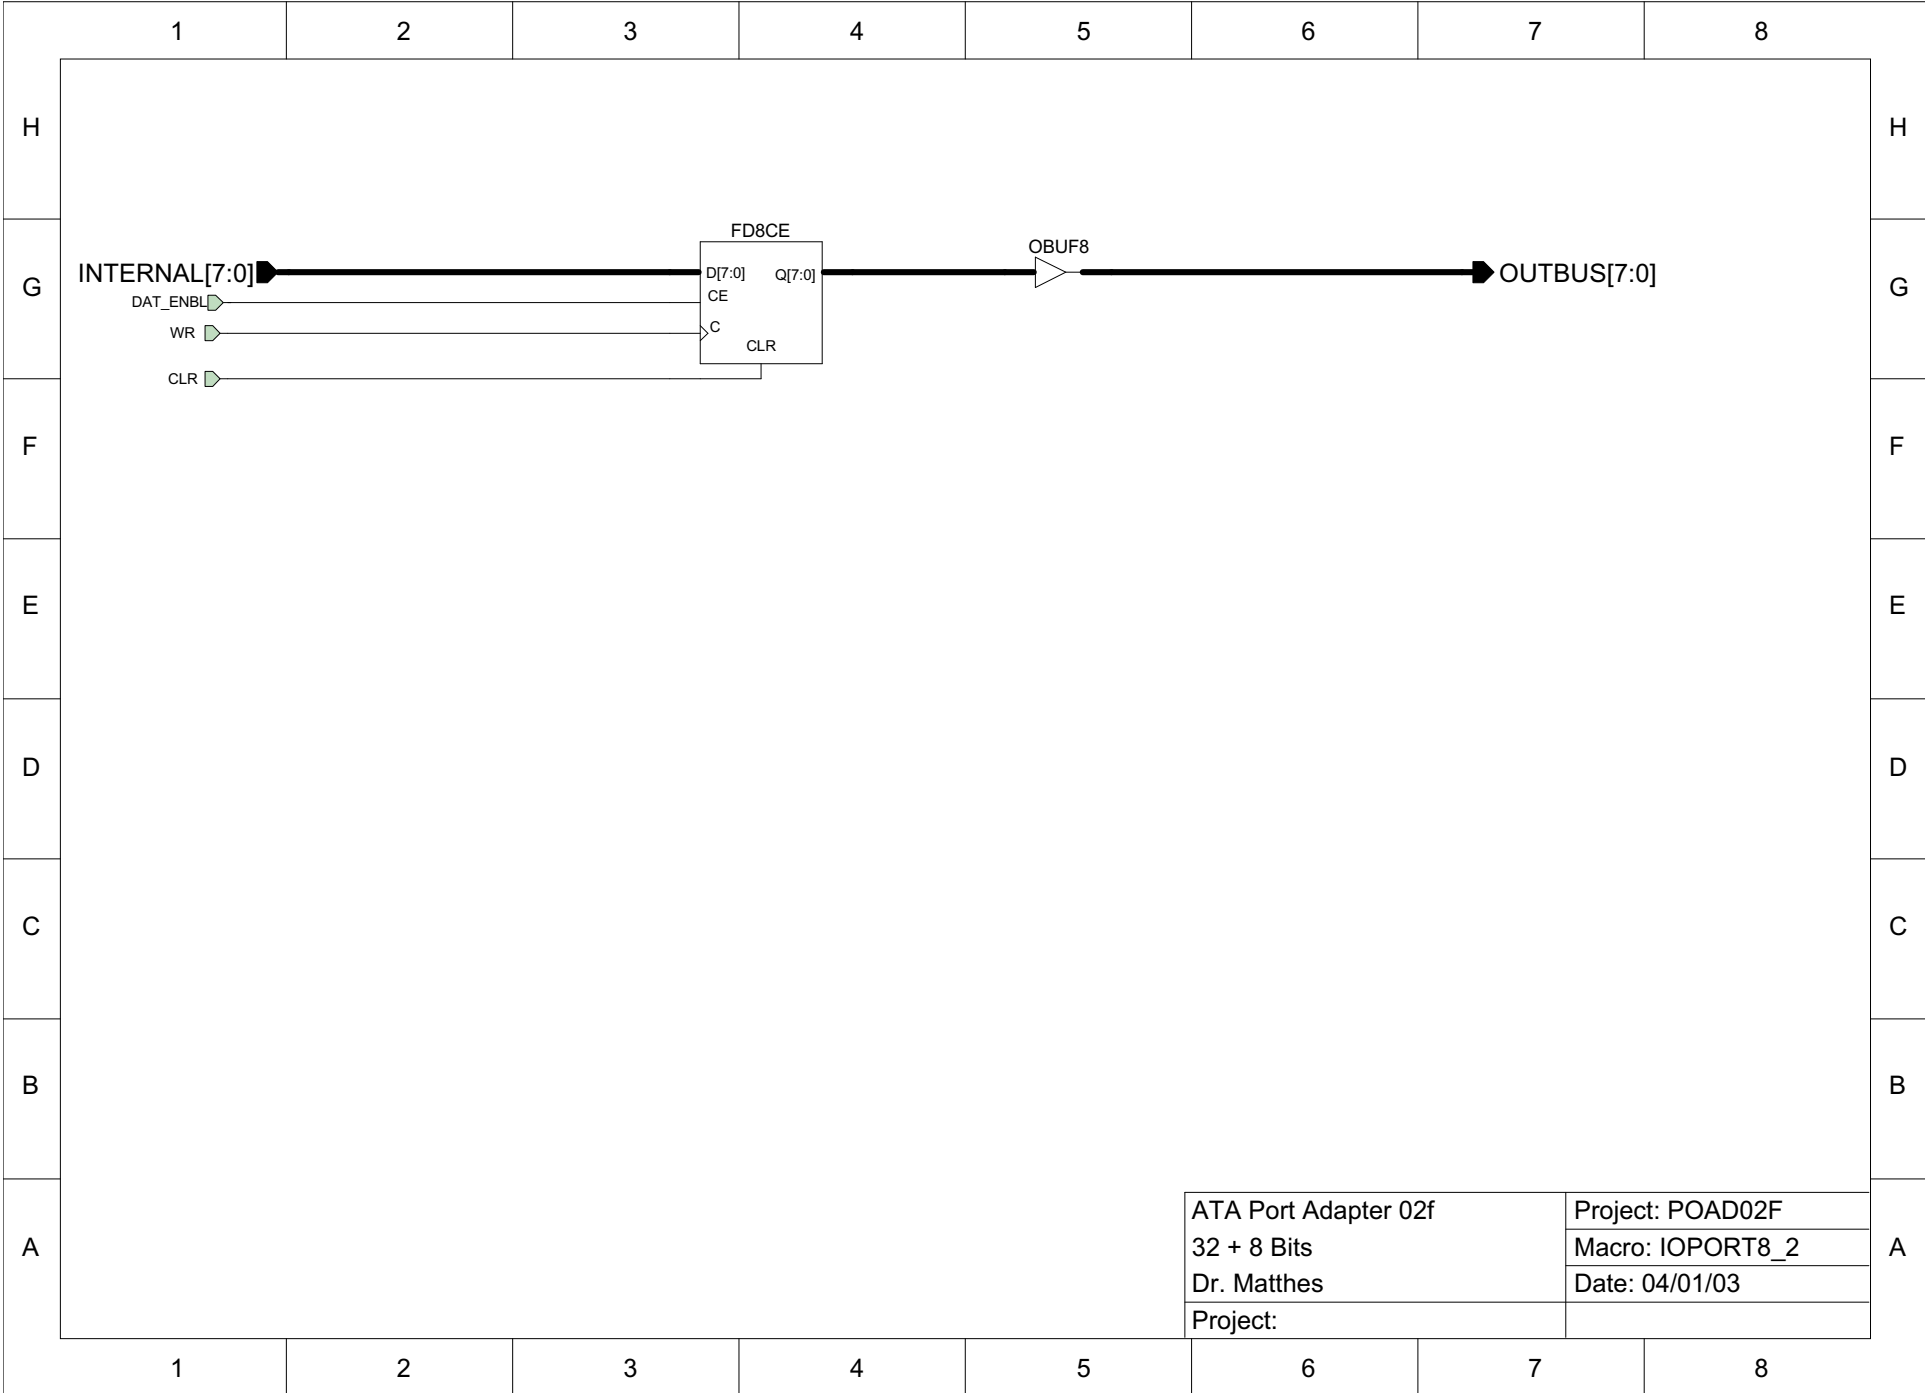

Date: 04/01/03

A

ATA Port Adapter 02f
 32 + 8 Bits
 Dr. Matthes
 Project:

Project: POAD02F
 Macro: HMUX2BY8
 Date: 04/01/03

A

ATA Port Adapter 02f	Project: POAD02F
32 + 8 Bits	Macro: IOPORT8_2
Dr. Matthes	Date: 04/01/03
Project:	