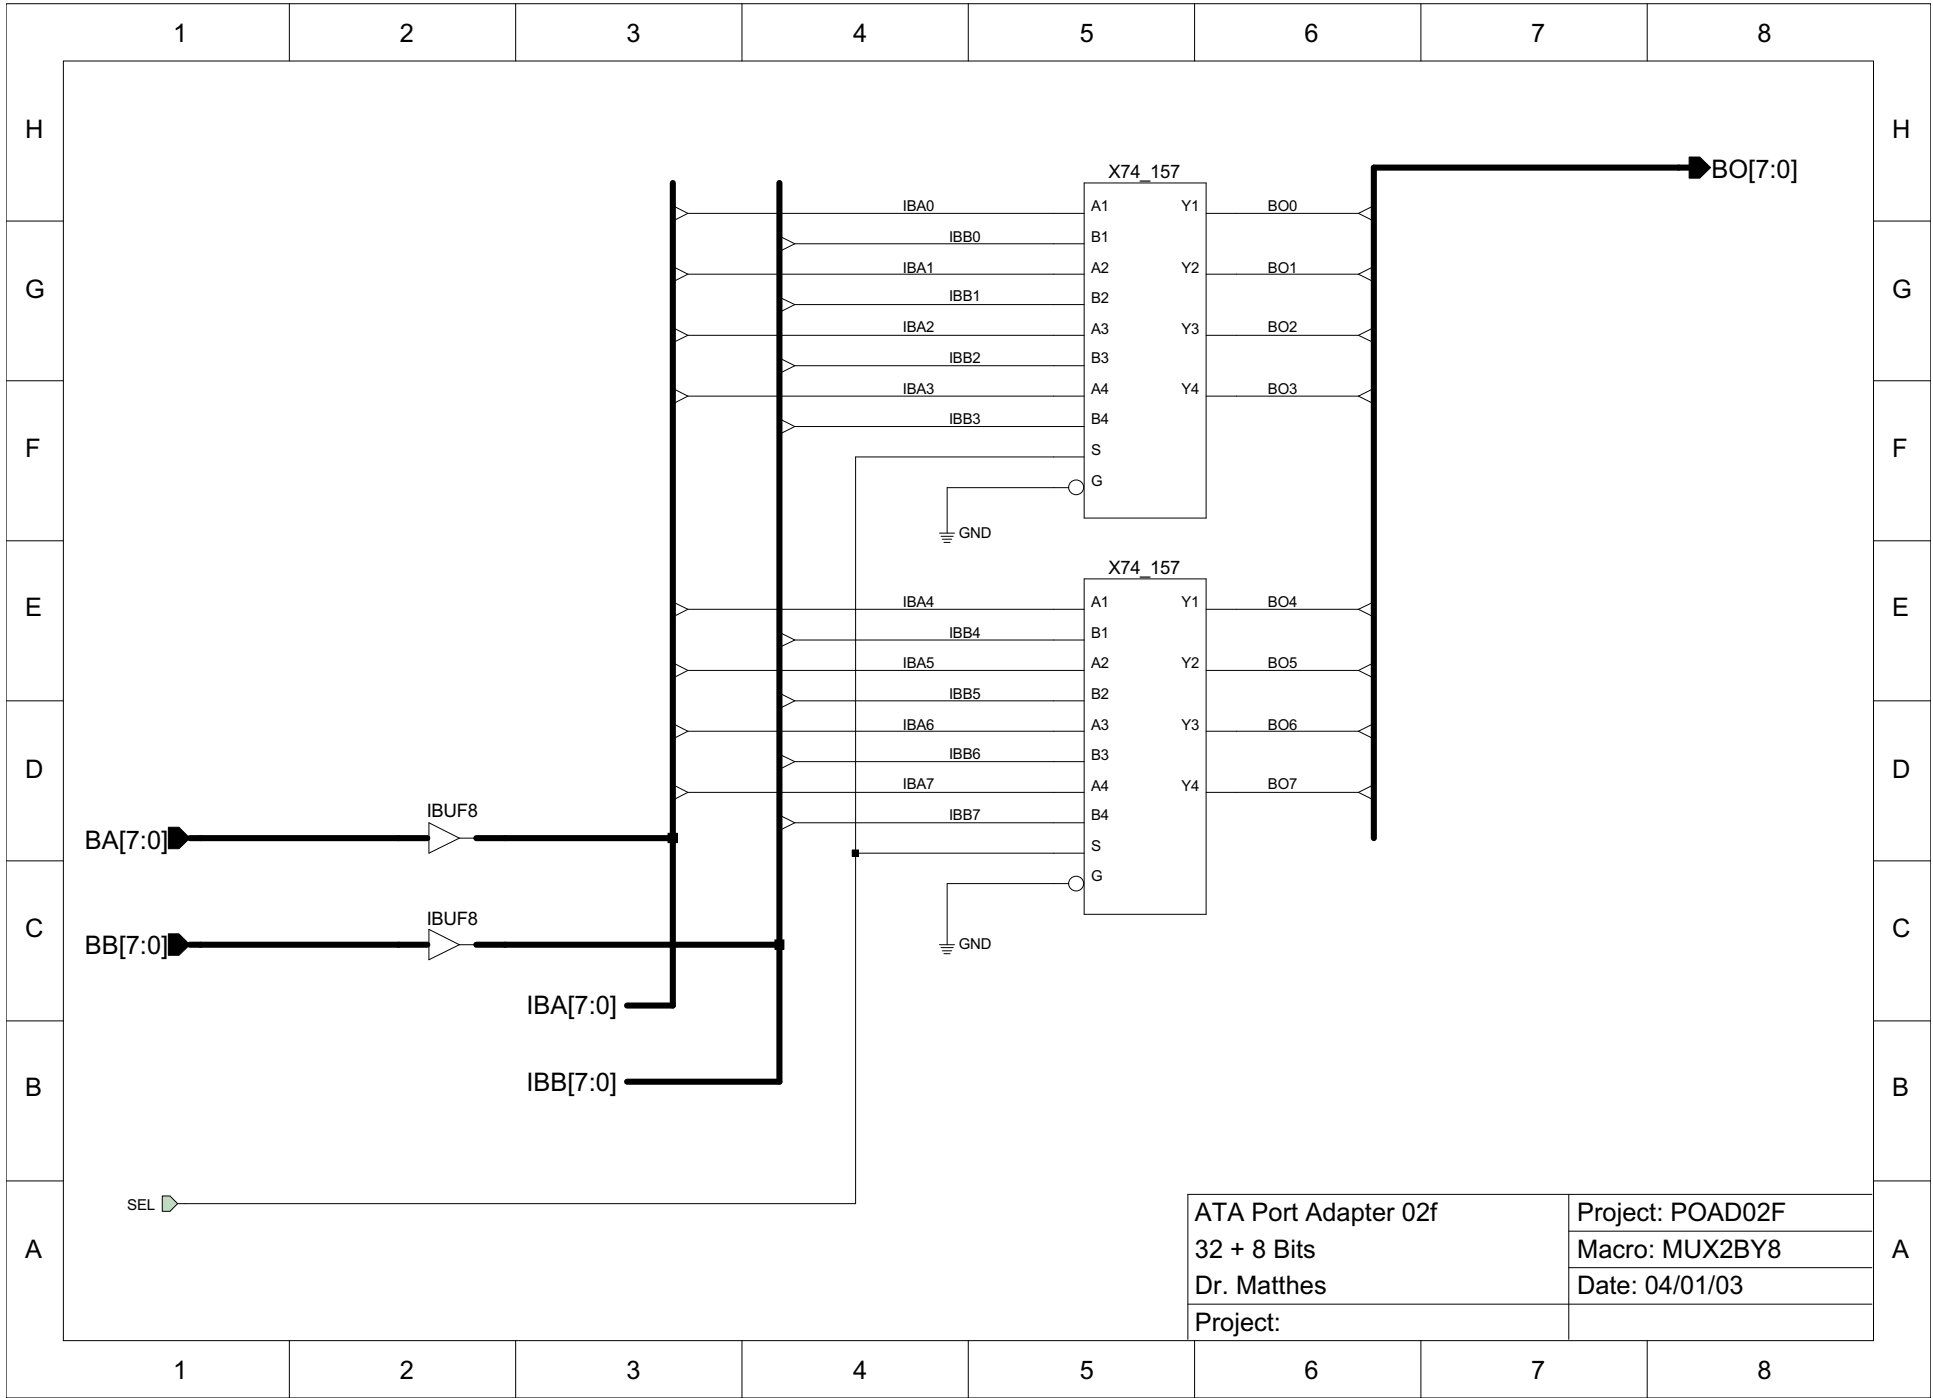

B B

A A

1 2 3 4 5 6 7 8

1 2 3 4 5 6 7 8

BA[3:0]
 BB[3:0]
 BC[3:0]
 BD[3:0]
 SEL[1:0]

ATA Port Adapter 02f	Project: POAD02F
32 + 8 Bits	Macro: MUX4BY4
Dr. Matthes	Date: 04/01/03
Project:	

ATA Port Adapter 02f
 32 + 8 Bits
 Dr. Matthes
 Project:

Project: POAD02F
 Macro: MUX2BY8
 Date: 04/01/03

A

ATA Port Adapter 02f

32 + 8 Bits

Dr. Matthes

Project:

Project: POAD02F

Macro: IMUX2BY8