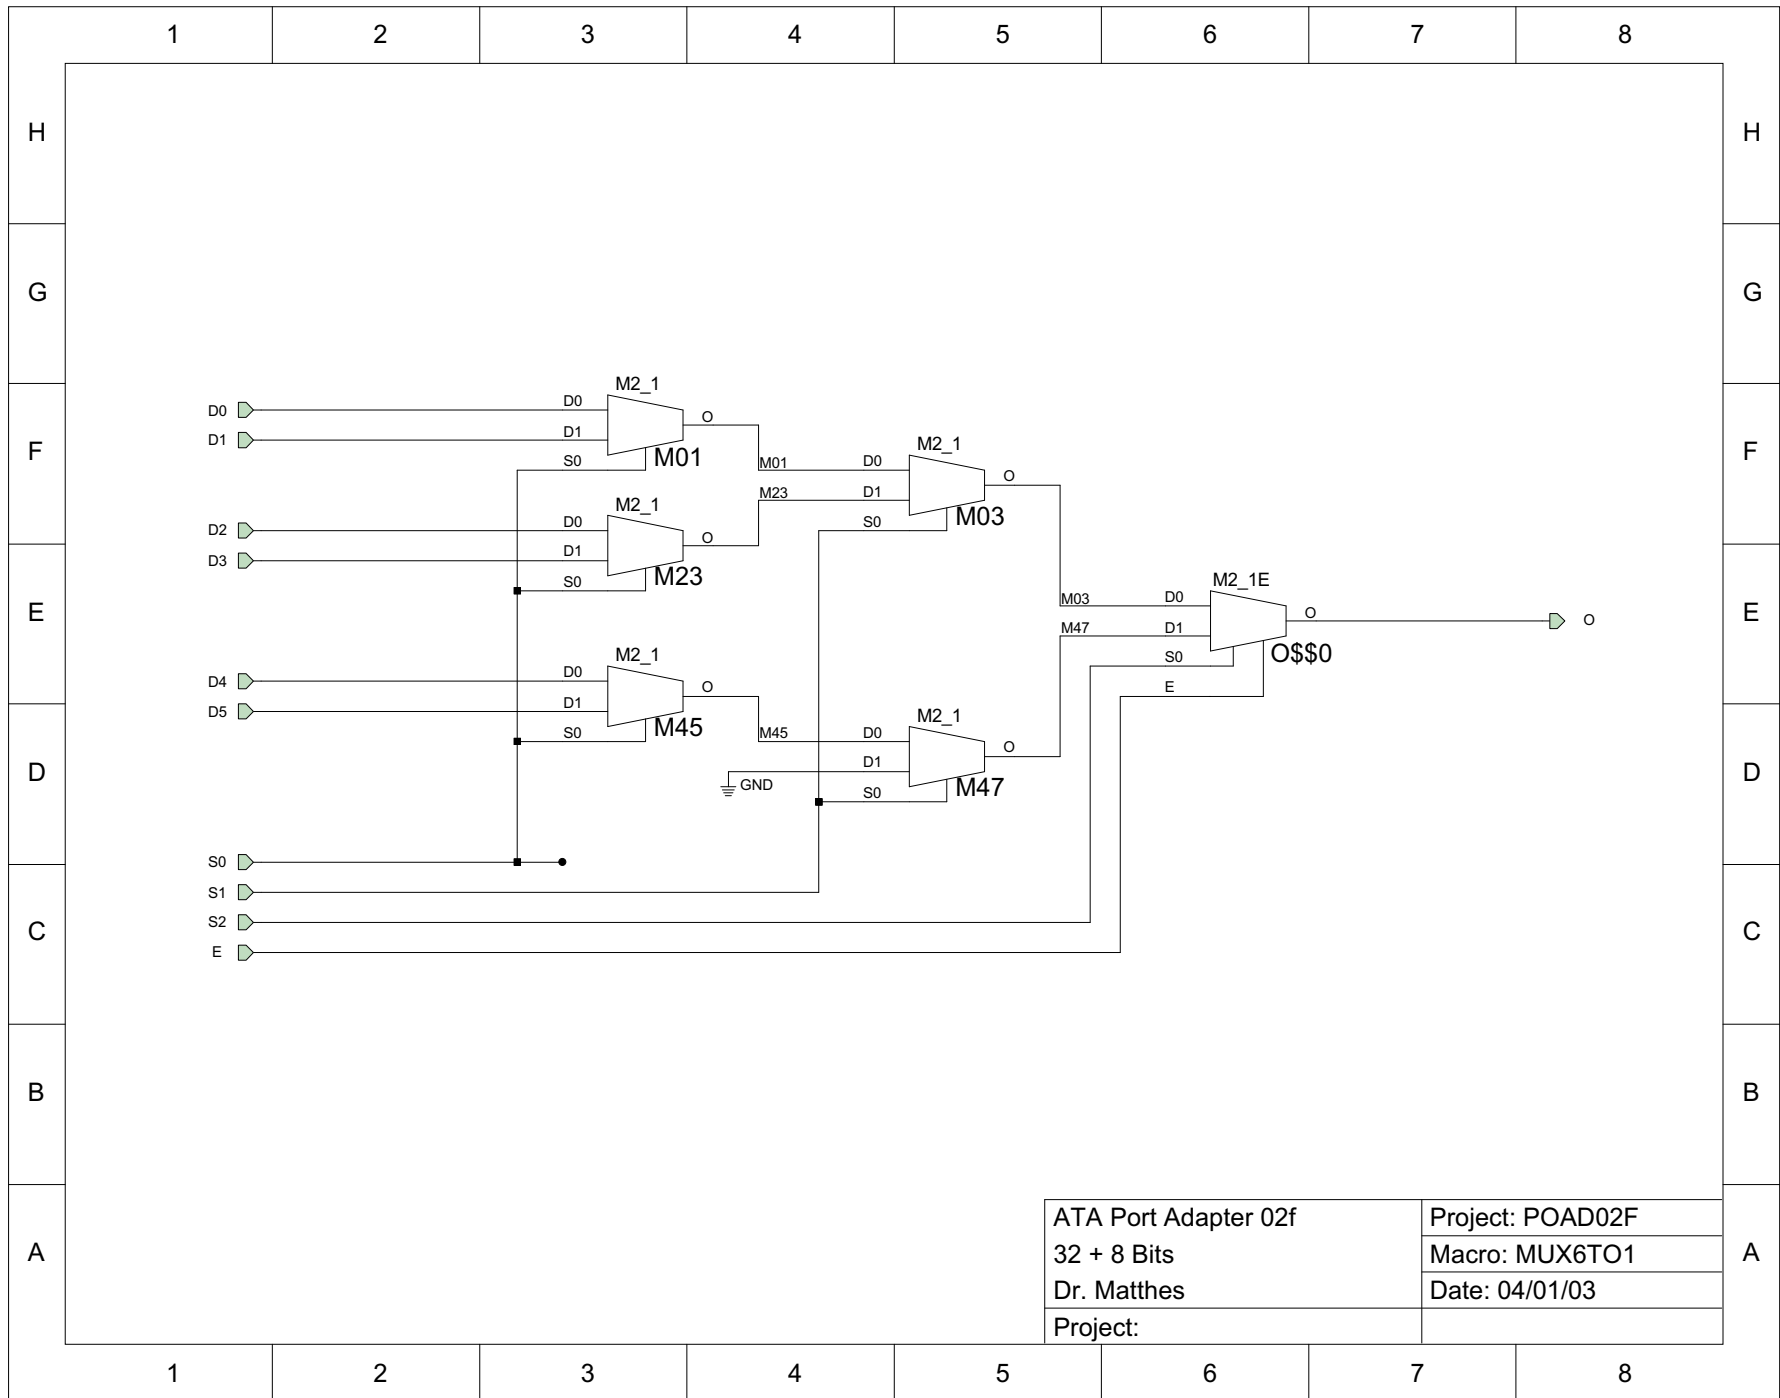

Project: POAD02F
 Macro: MUX2BY8
 Date: 04/01/03

A

ATA Port Adapter 02f

32 + 8 Bits

Dr. Matthes

Project:

Project: POAD02F

Macro: IMUX2BY8

Date: 04/01/03

A

ATA Port Adapter 02f
 32 + 8 Bits
 Dr. Matthes
 Project:

Project: POAD02F
 Macro: HMUX2BY8
 Date: 04/01/03

A

ATA Port Adapter 02f	Project: POAD02F
32 + 8 Bits	Macro: IOPORT8_2
Dr. Matthes	Date: 04/01/03
Project:	