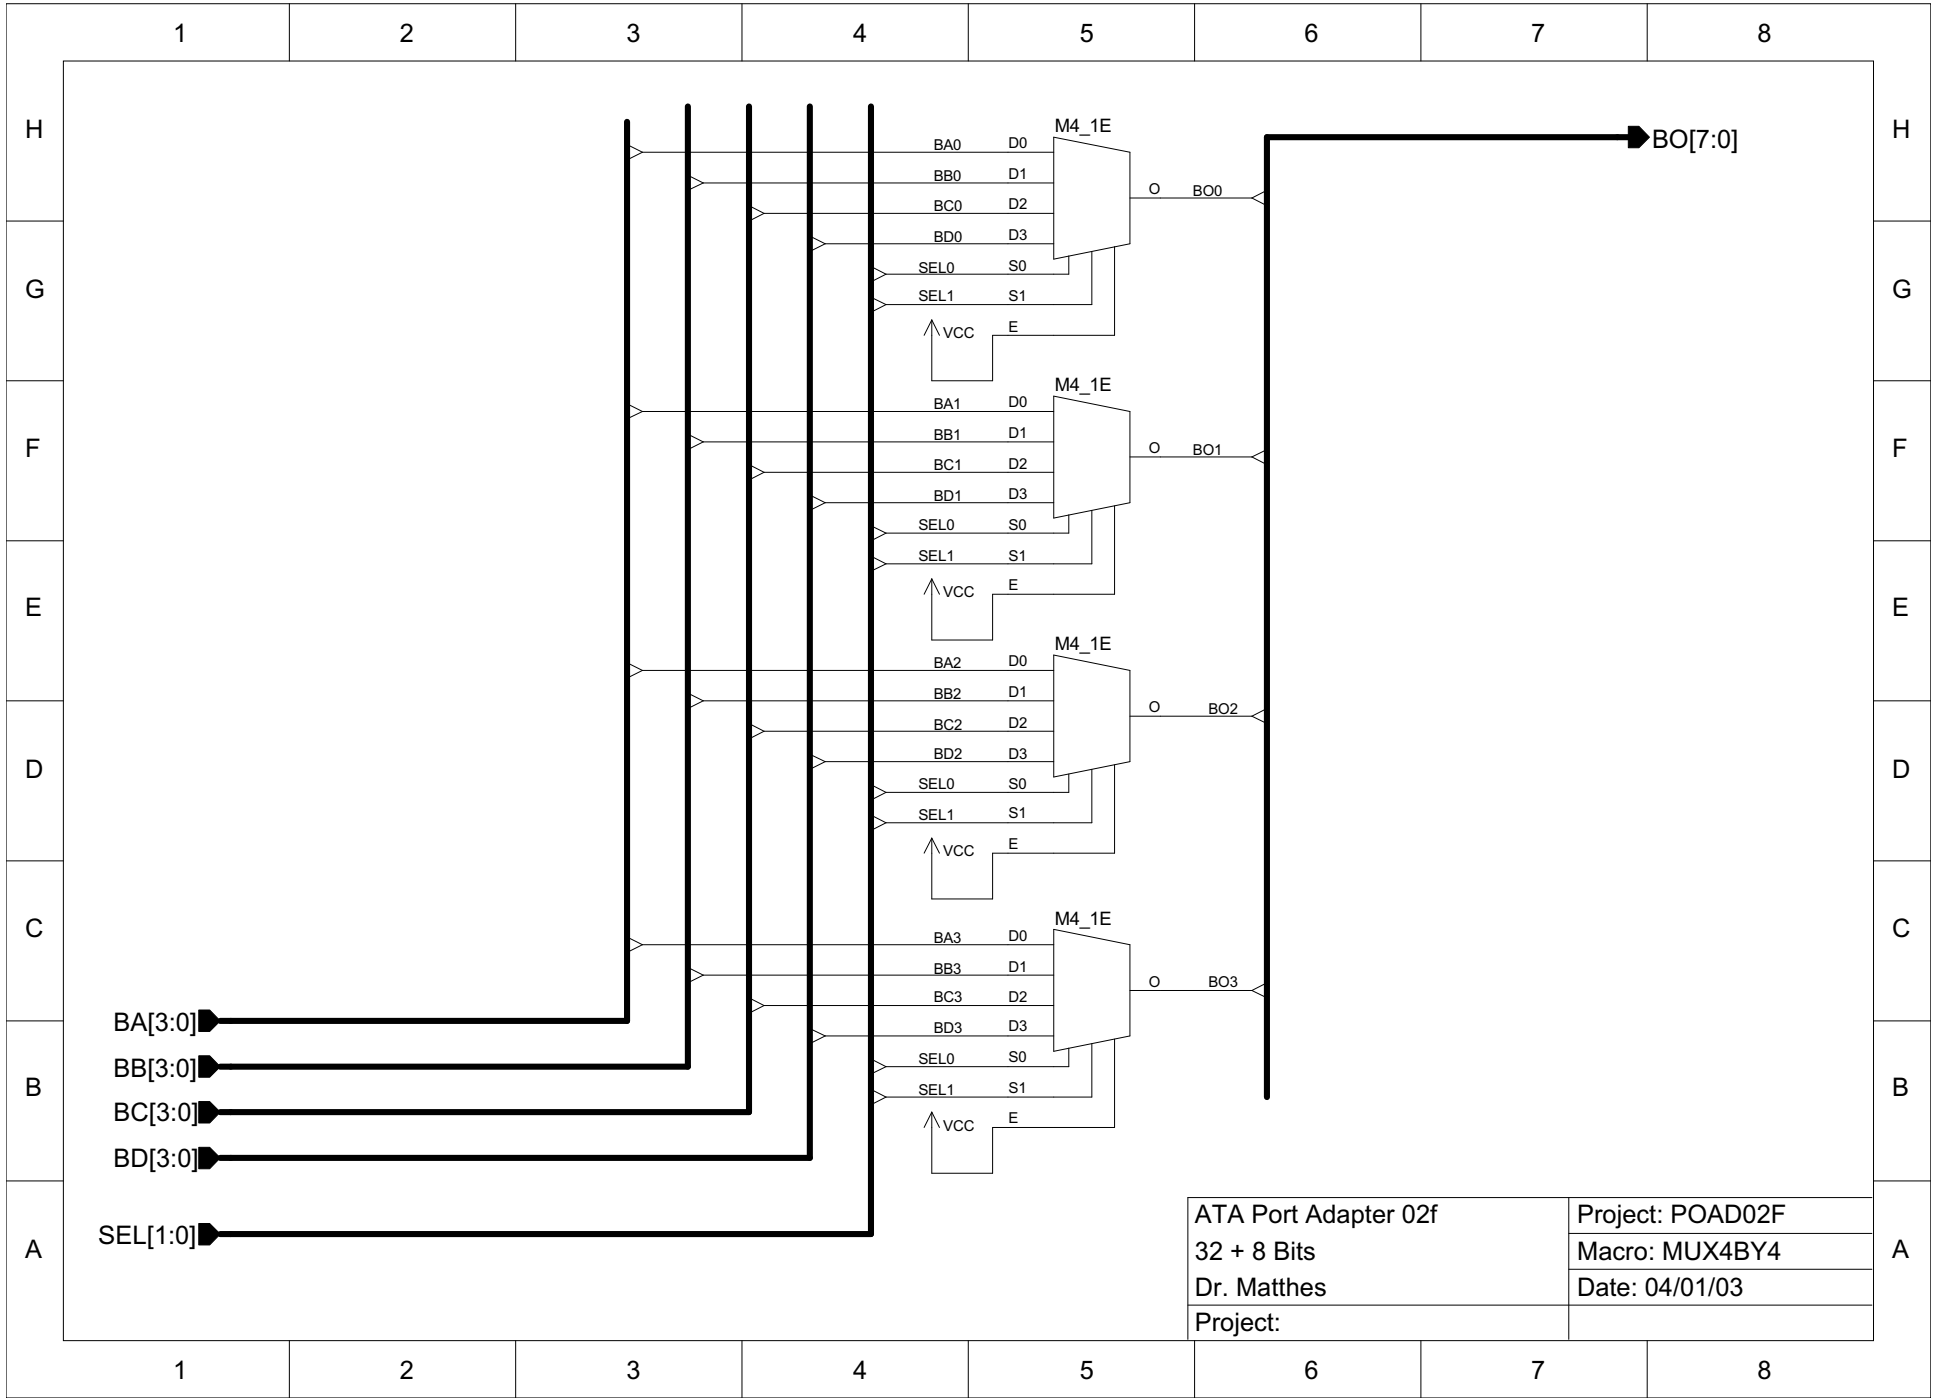

ATA Port Adapter 02f
 32 + 8 Bits
 Dr. Matthes
 Project:

Project: POAD02F
 Macro: IOPORT8_1
 Date: 04/01/03

H H

G G

F F

E E

D D

C C

B B

A A

1 2 3 4 5 6 7 8

1 2 3 4 5 6 7 8

BA[3:0]
 BB[3:0]
 BC[3:0]
 BD[3:0]
 SEL[1:0]

ATA Port Adapter 02f	Project: POAD02F
32 + 8 Bits	Macro: MUX4BY4
Dr. Matthes	Date: 04/01/03
Project:	

ATA Port Adapter 02f
 32 + 8 Bits
 Dr. Matthes
 Project:

Project: POAD02F
 Macro: MUX2BY8
 Date: 04/01/03

A

ATA Port Adapter 02f

32 + 8 Bits

Dr. Matthes

Project:

Project: POAD02F

Macro: IMUX2BY8