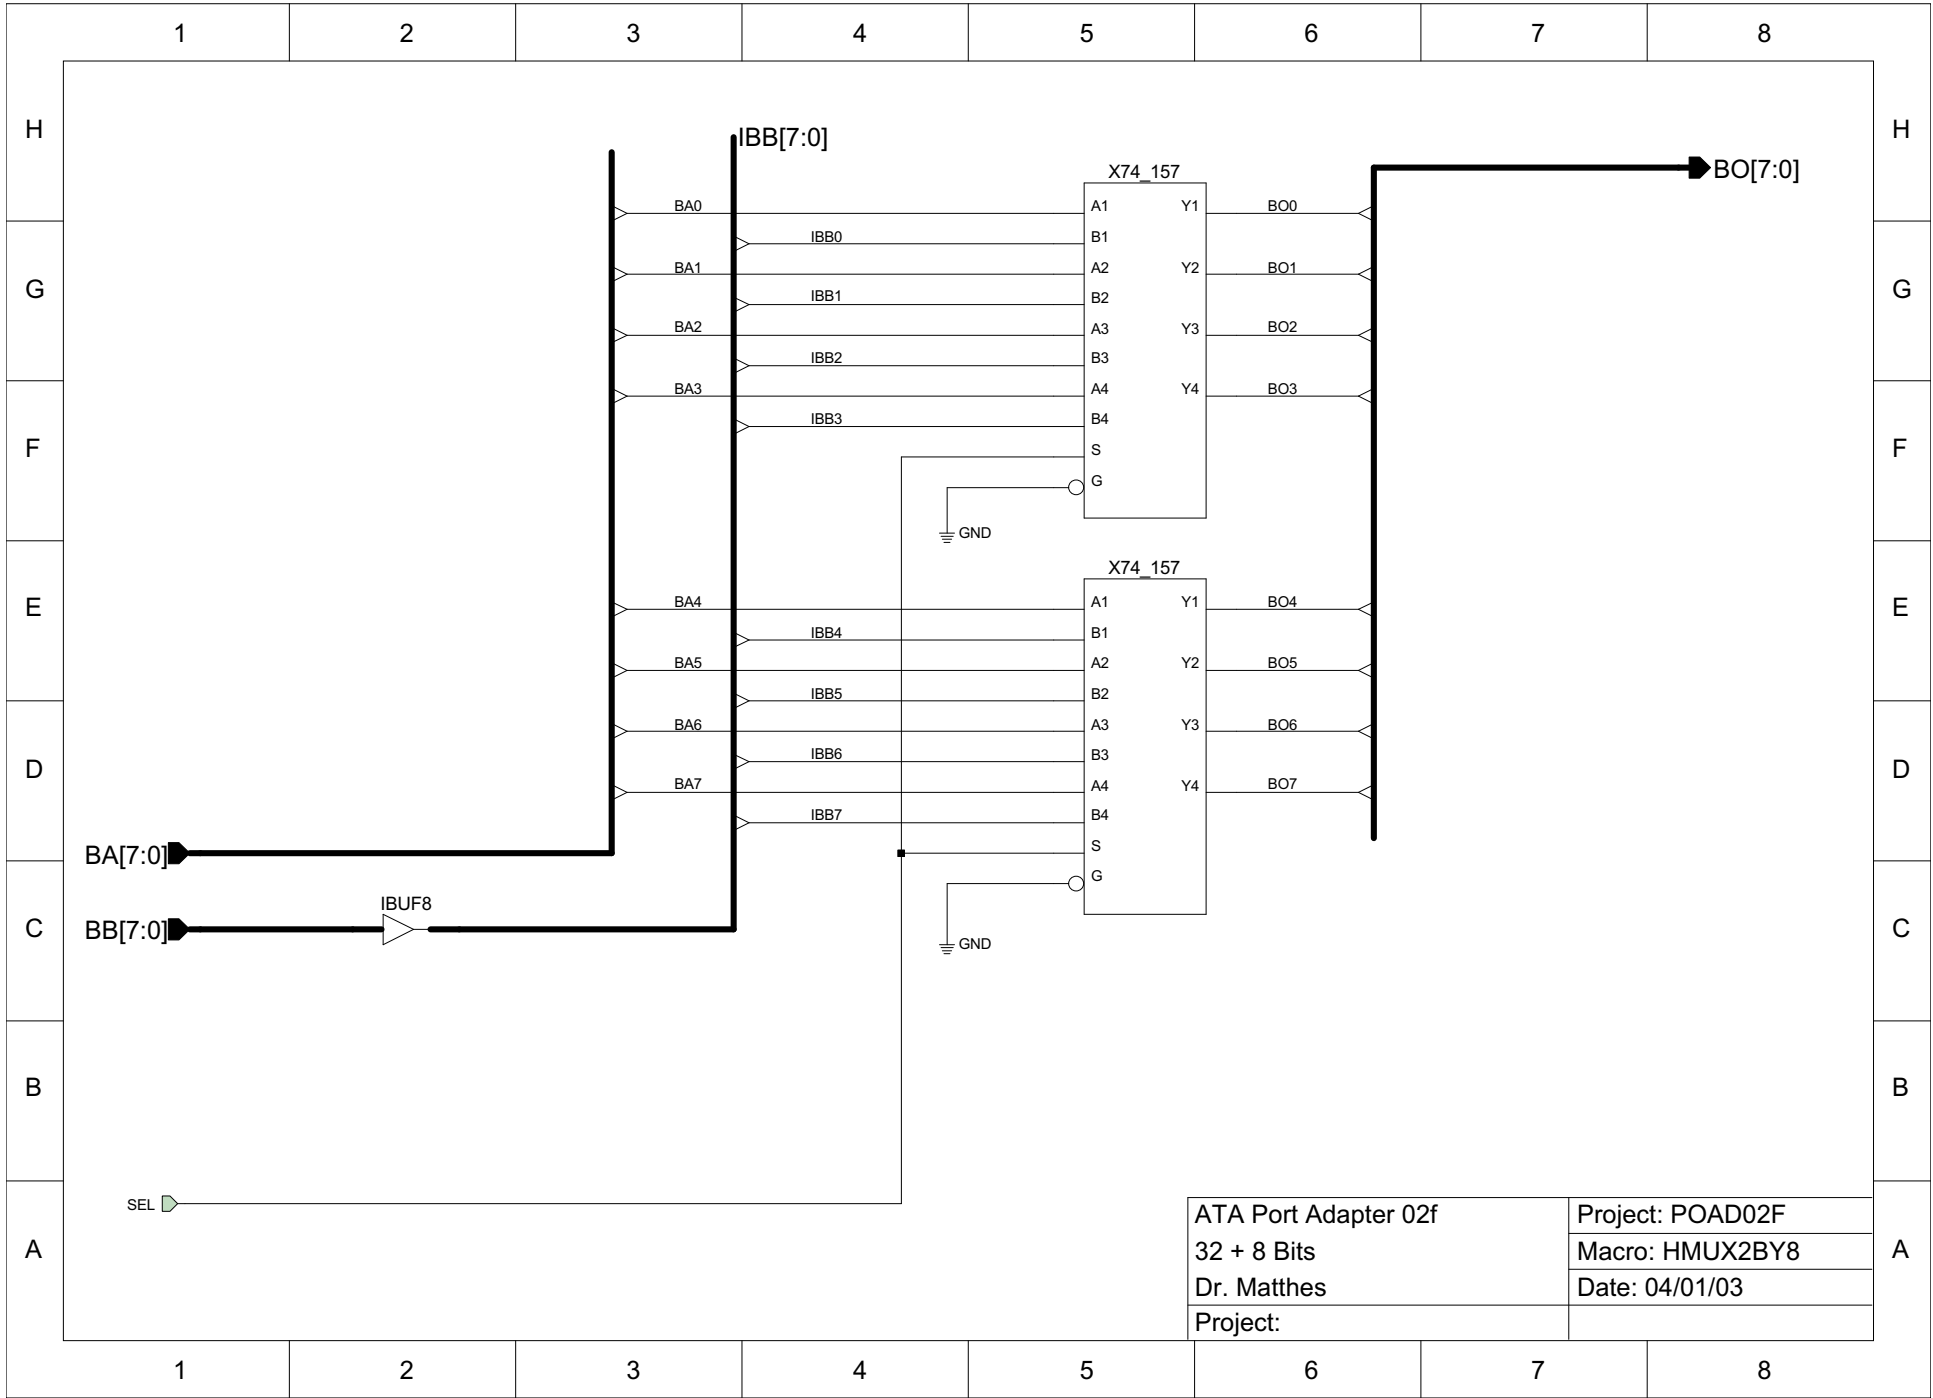

ATA Port Adapter 02f
32 + 8 Bits
Dr. Matthes
Project:

Project: POAD02F
Macro: HMUX2BY8
Date: 04/01/03

A