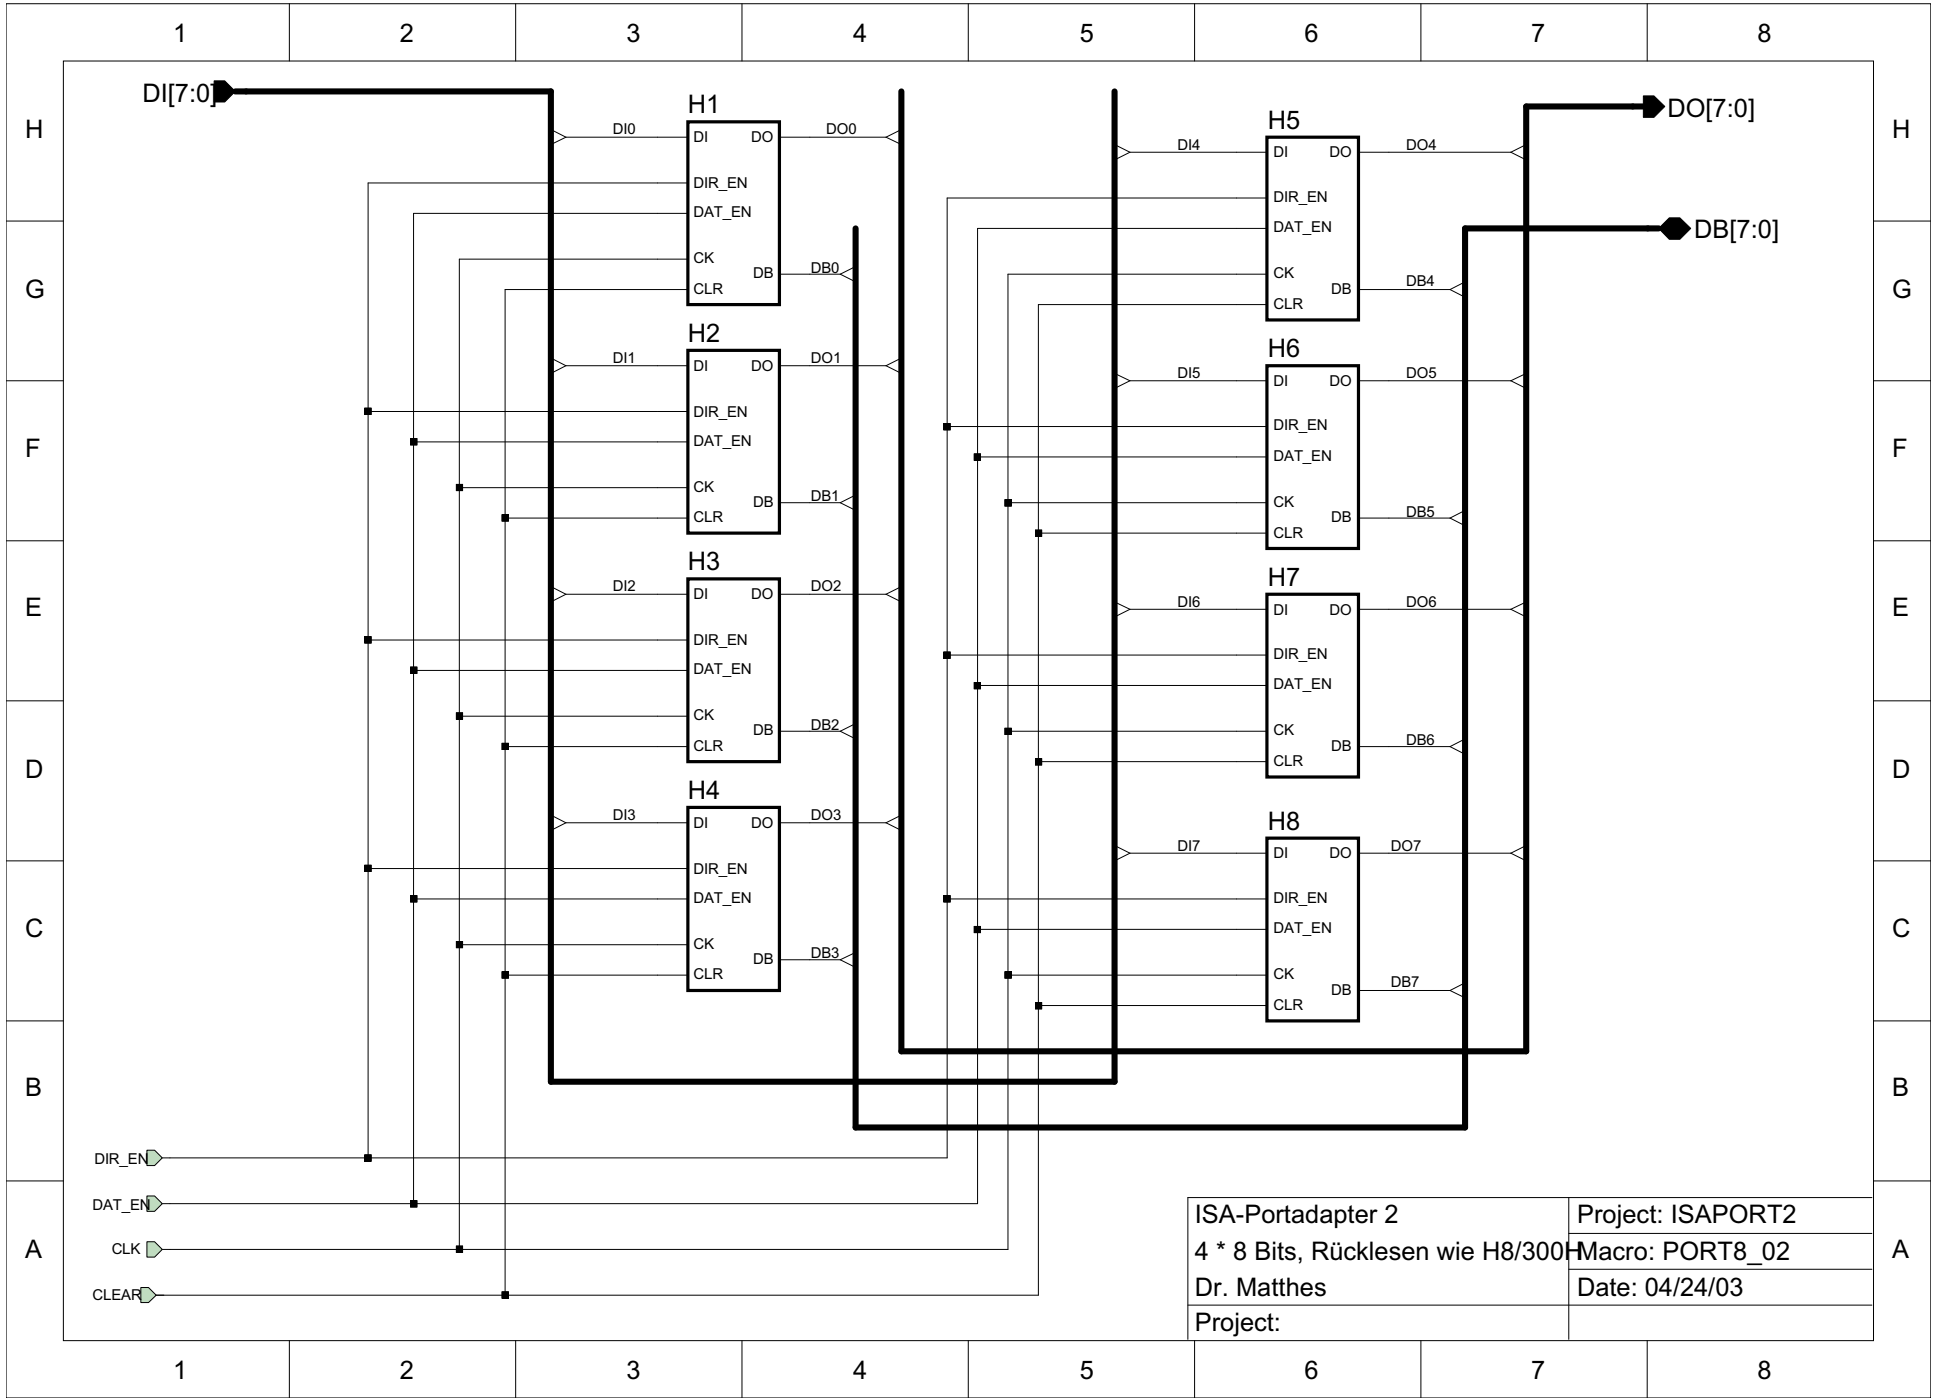

ISA-Portadapter 2	Project: ISAPORT2
4 * 8 Bits, Rücklesen wie H8/300H	Macro: PORTBIT01
Dr. Matthes	Date: 04/24/03
Project:	

ISA-Portadapter 2	Project: ISAPORT2
4 * 8 Bits, Rücklesen wie H8/300	Macro: PORT8_01
Dr. Matthes	Date: 04/24/03
Project:	

ISA-Portadapter 2	Project: ISAPORT2
4 * 8 Bits, Rücklesen wie H8/300	Macro: PORT8_02
Dr. Matthes	Date: 04/24/03
Project:	

ISA-Portadapter 2	Project: ISAPORT2
4 * 8 Bits, Rücklesen wie H8/300	Macro: OPULL8
Dr. Matthes	Date: 04/24/03
Project:	