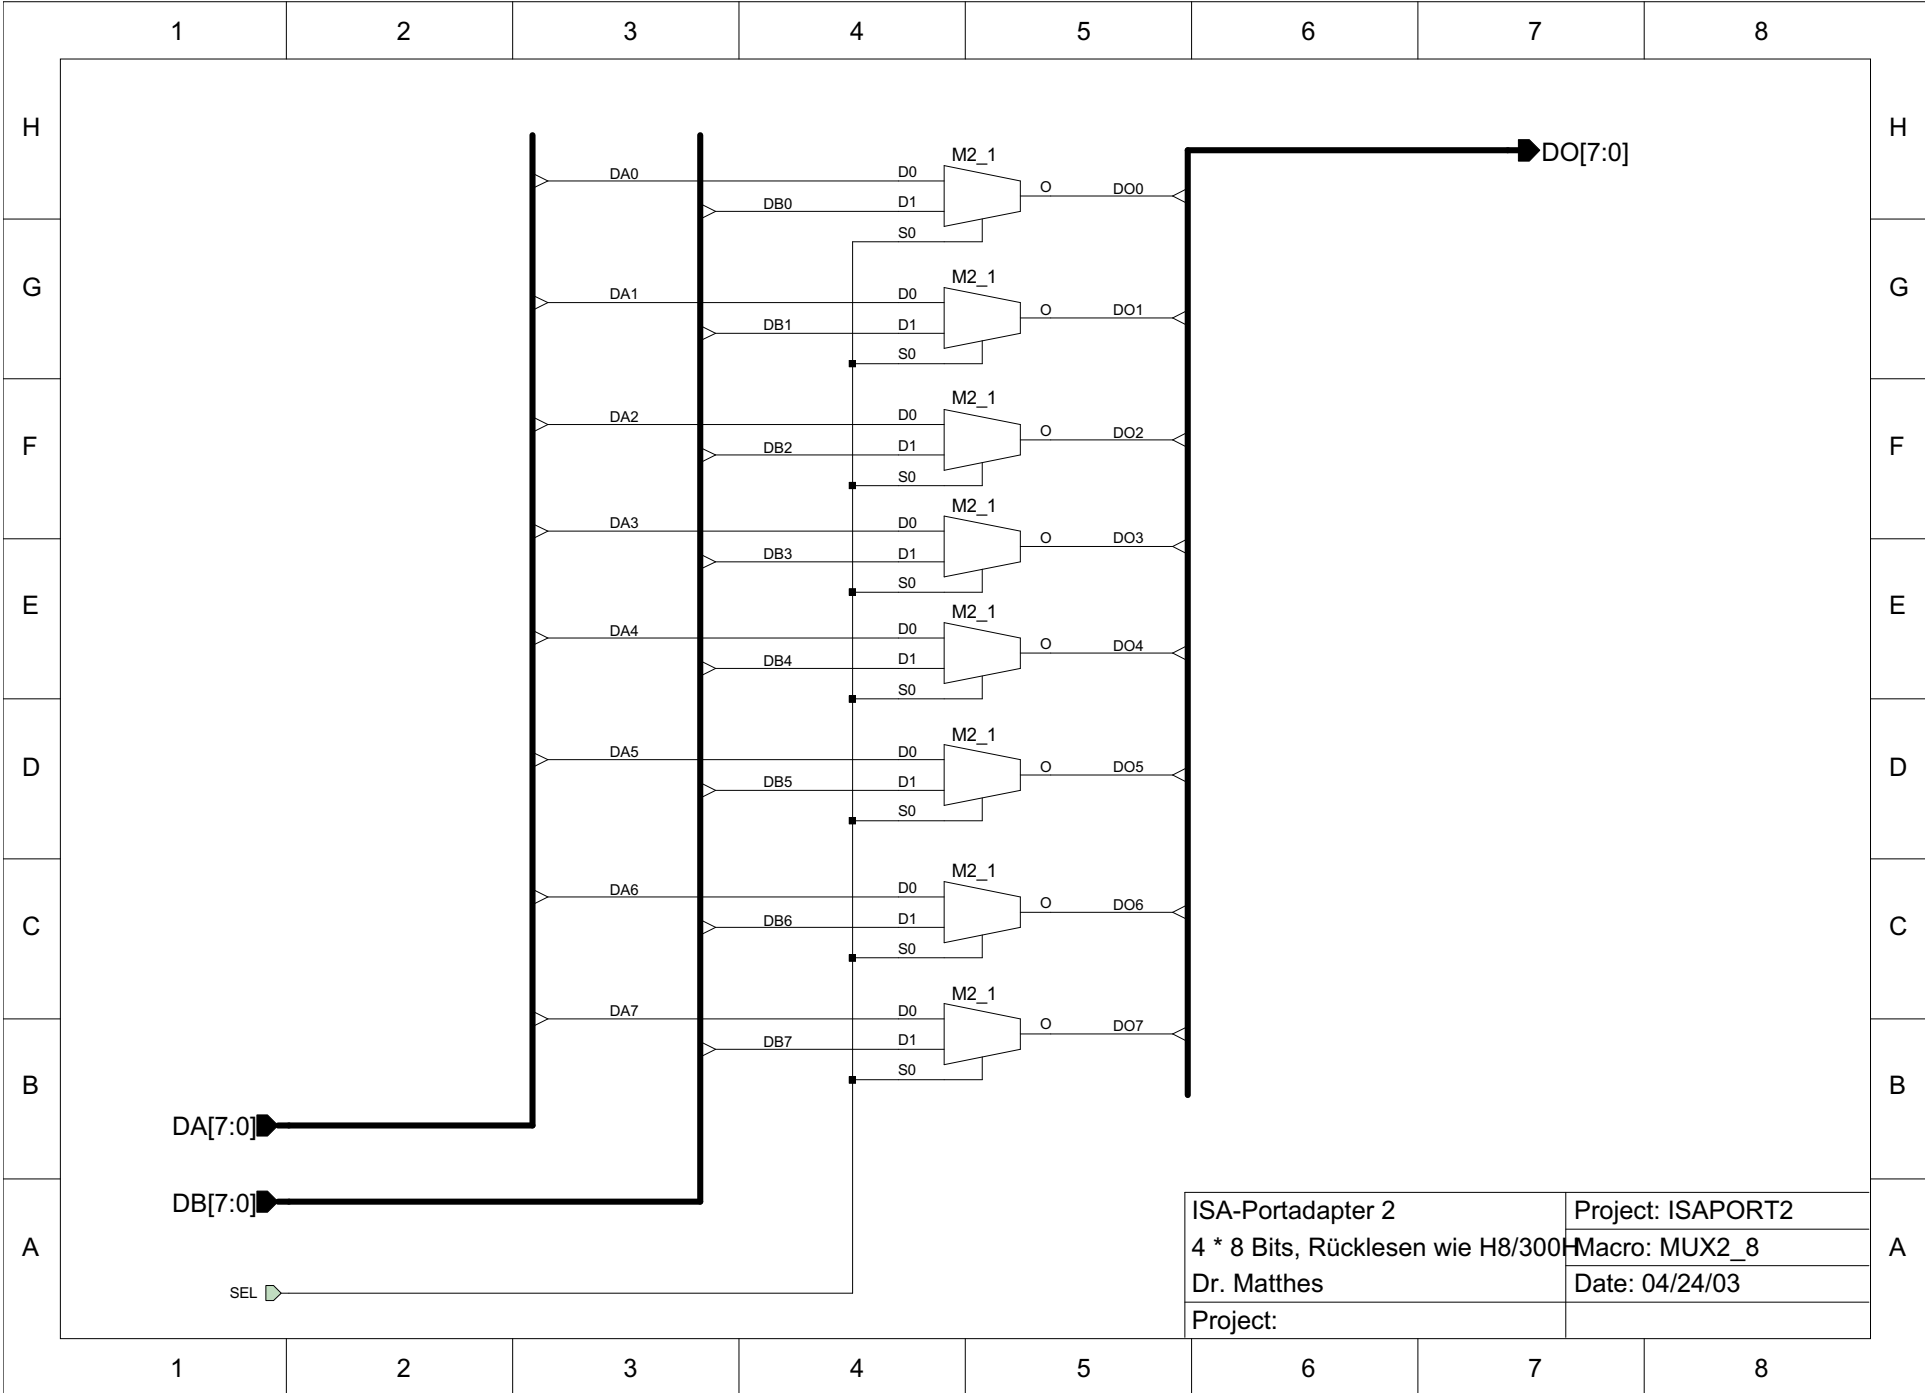

ISA-Portadapter 2	Project: ISAPORT2
4 * 8 Bits, Rücklesen wie H8/300H	Macro: PORTBIT01
Dr. Matthes	Date: 04/24/03
Project:	

ISA-Portadapter 2	Project: ISAPORT2
4 * 8 Bits, Rücklesen wie H8/300	Macro: PORT8_01
Dr. Matthes	Date: 04/24/03
Project:	

ISA-Portadapter 2	Project: ISAPORT2
4 * 8 Bits, Rücklesen wie H8/300	Macro: PORT8_02
Dr. Matthes	Date: 04/24/03
Project:	

ISA-Portadapter 2	Project: ISAPORT2
4 * 8 Bits, Rücklesen wie H8/300	Macro: OPULL8
Dr. Matthes	Date: 04/24/03
Project:	