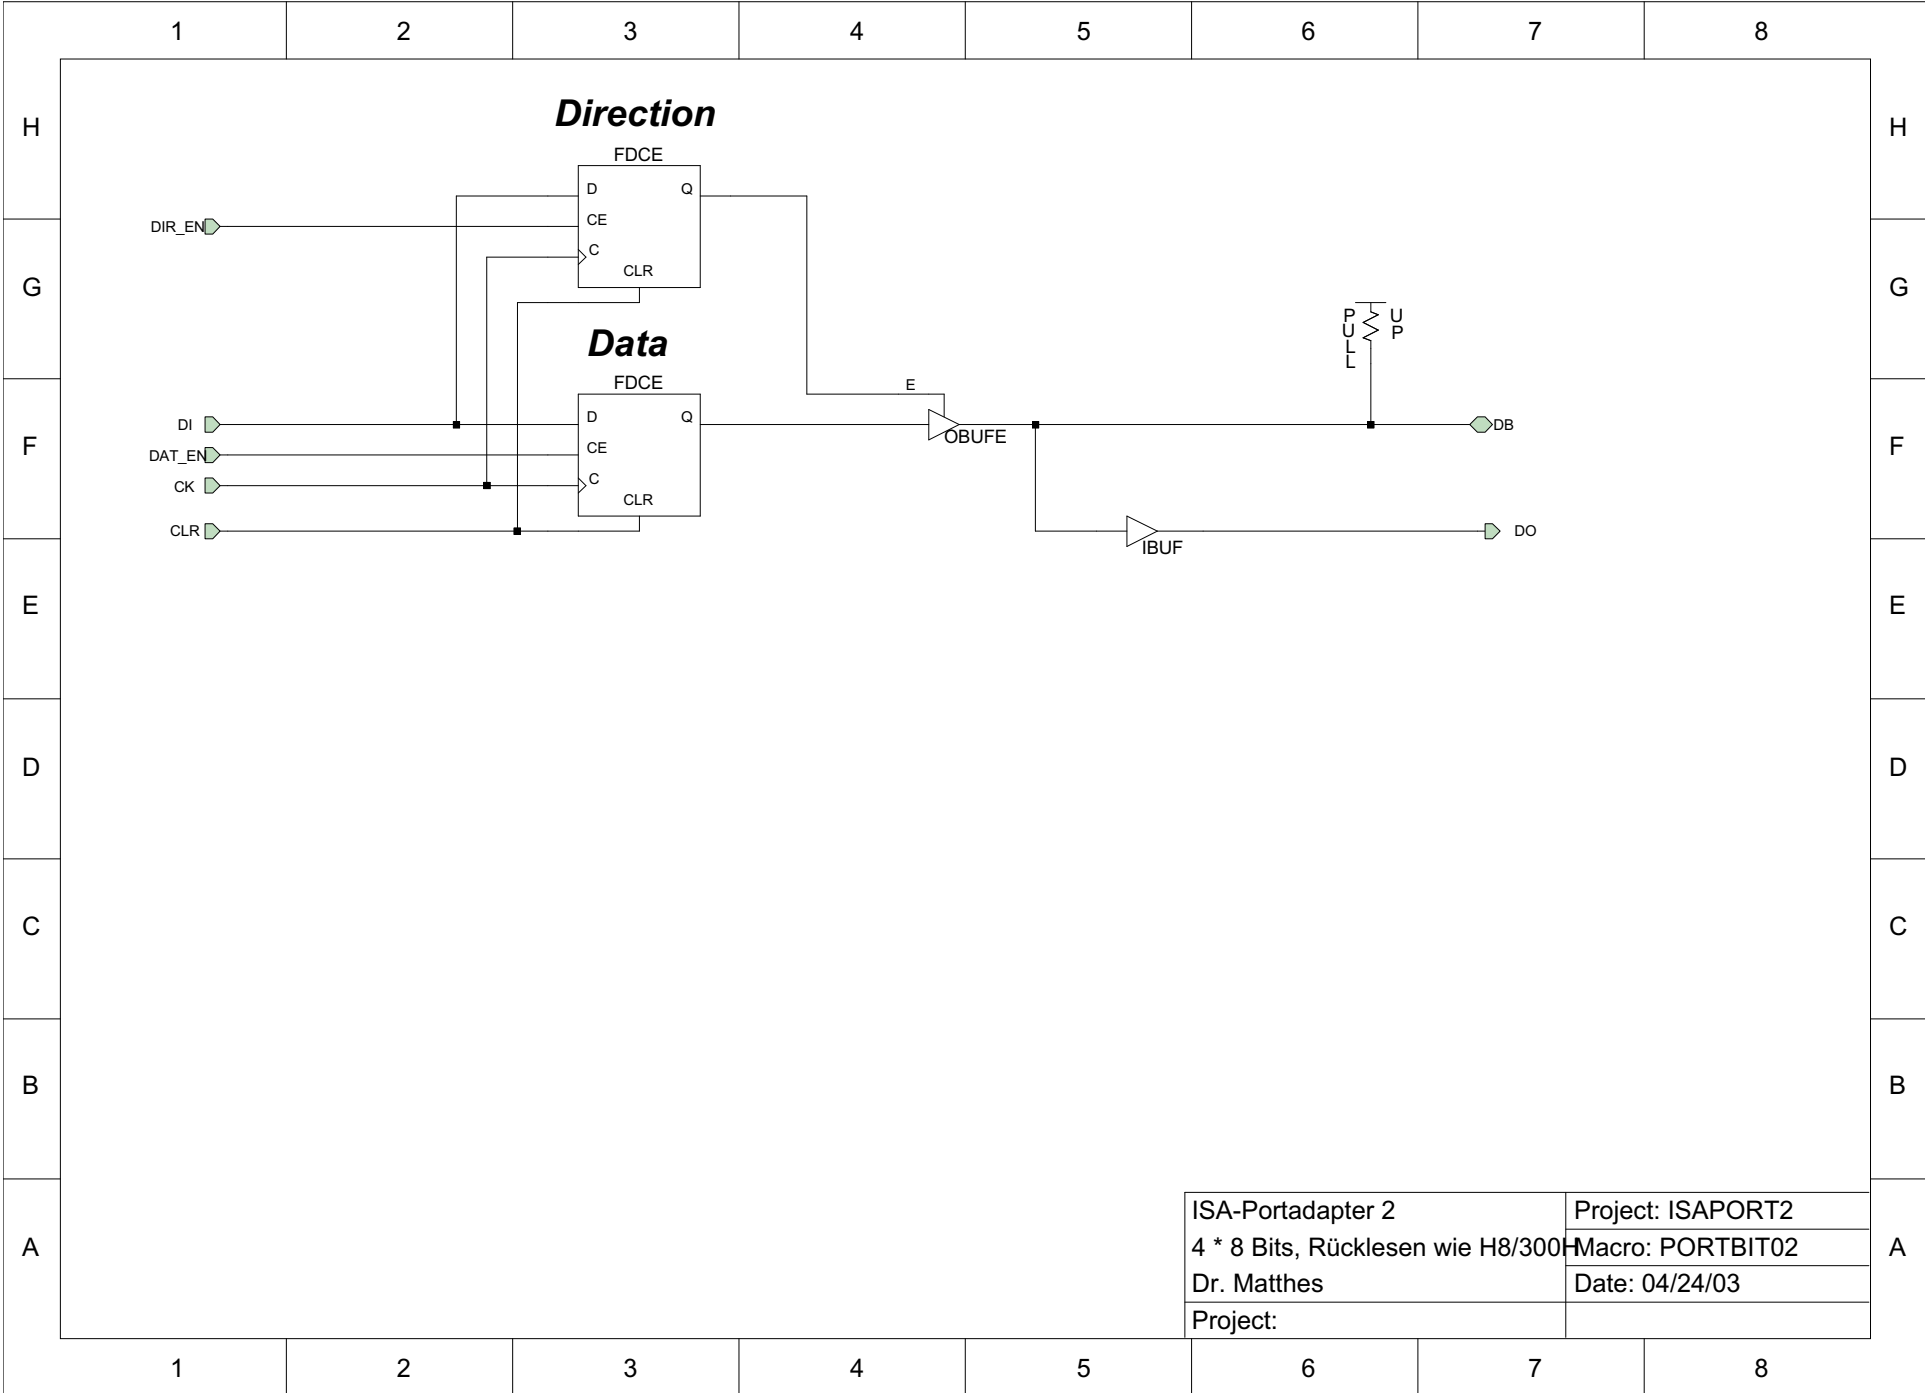

ISA-Portadapter 2	Project: ISAPORT2
4 * 8 Bits, Rücklesen wie H8/300H	Macro: PORTBIT01
Dr. Matthes	Date: 04/24/03
Project:	

ISA-Portadapter 2	Project: ISAPORT2
4 * 8 Bits, Rücklesen wie H8/300	Macro: PORT8_01
Dr. Matthes	Date: 04/24/03
Project:	

ISA-Portadapter 2	Project: ISAPORT2
4 * 8 Bits, Rücklesen wie H8/300	Macro: PORT8_02
Dr. Matthes	Date: 04/24/03
Project:	

ISA-Portadapter 2	Project: ISAPORT2
4 * 8 Bits, Rücklesen wie H8/300	Macro: OPULL8
Dr. Matthes	Date: 04/24/03
Project:	