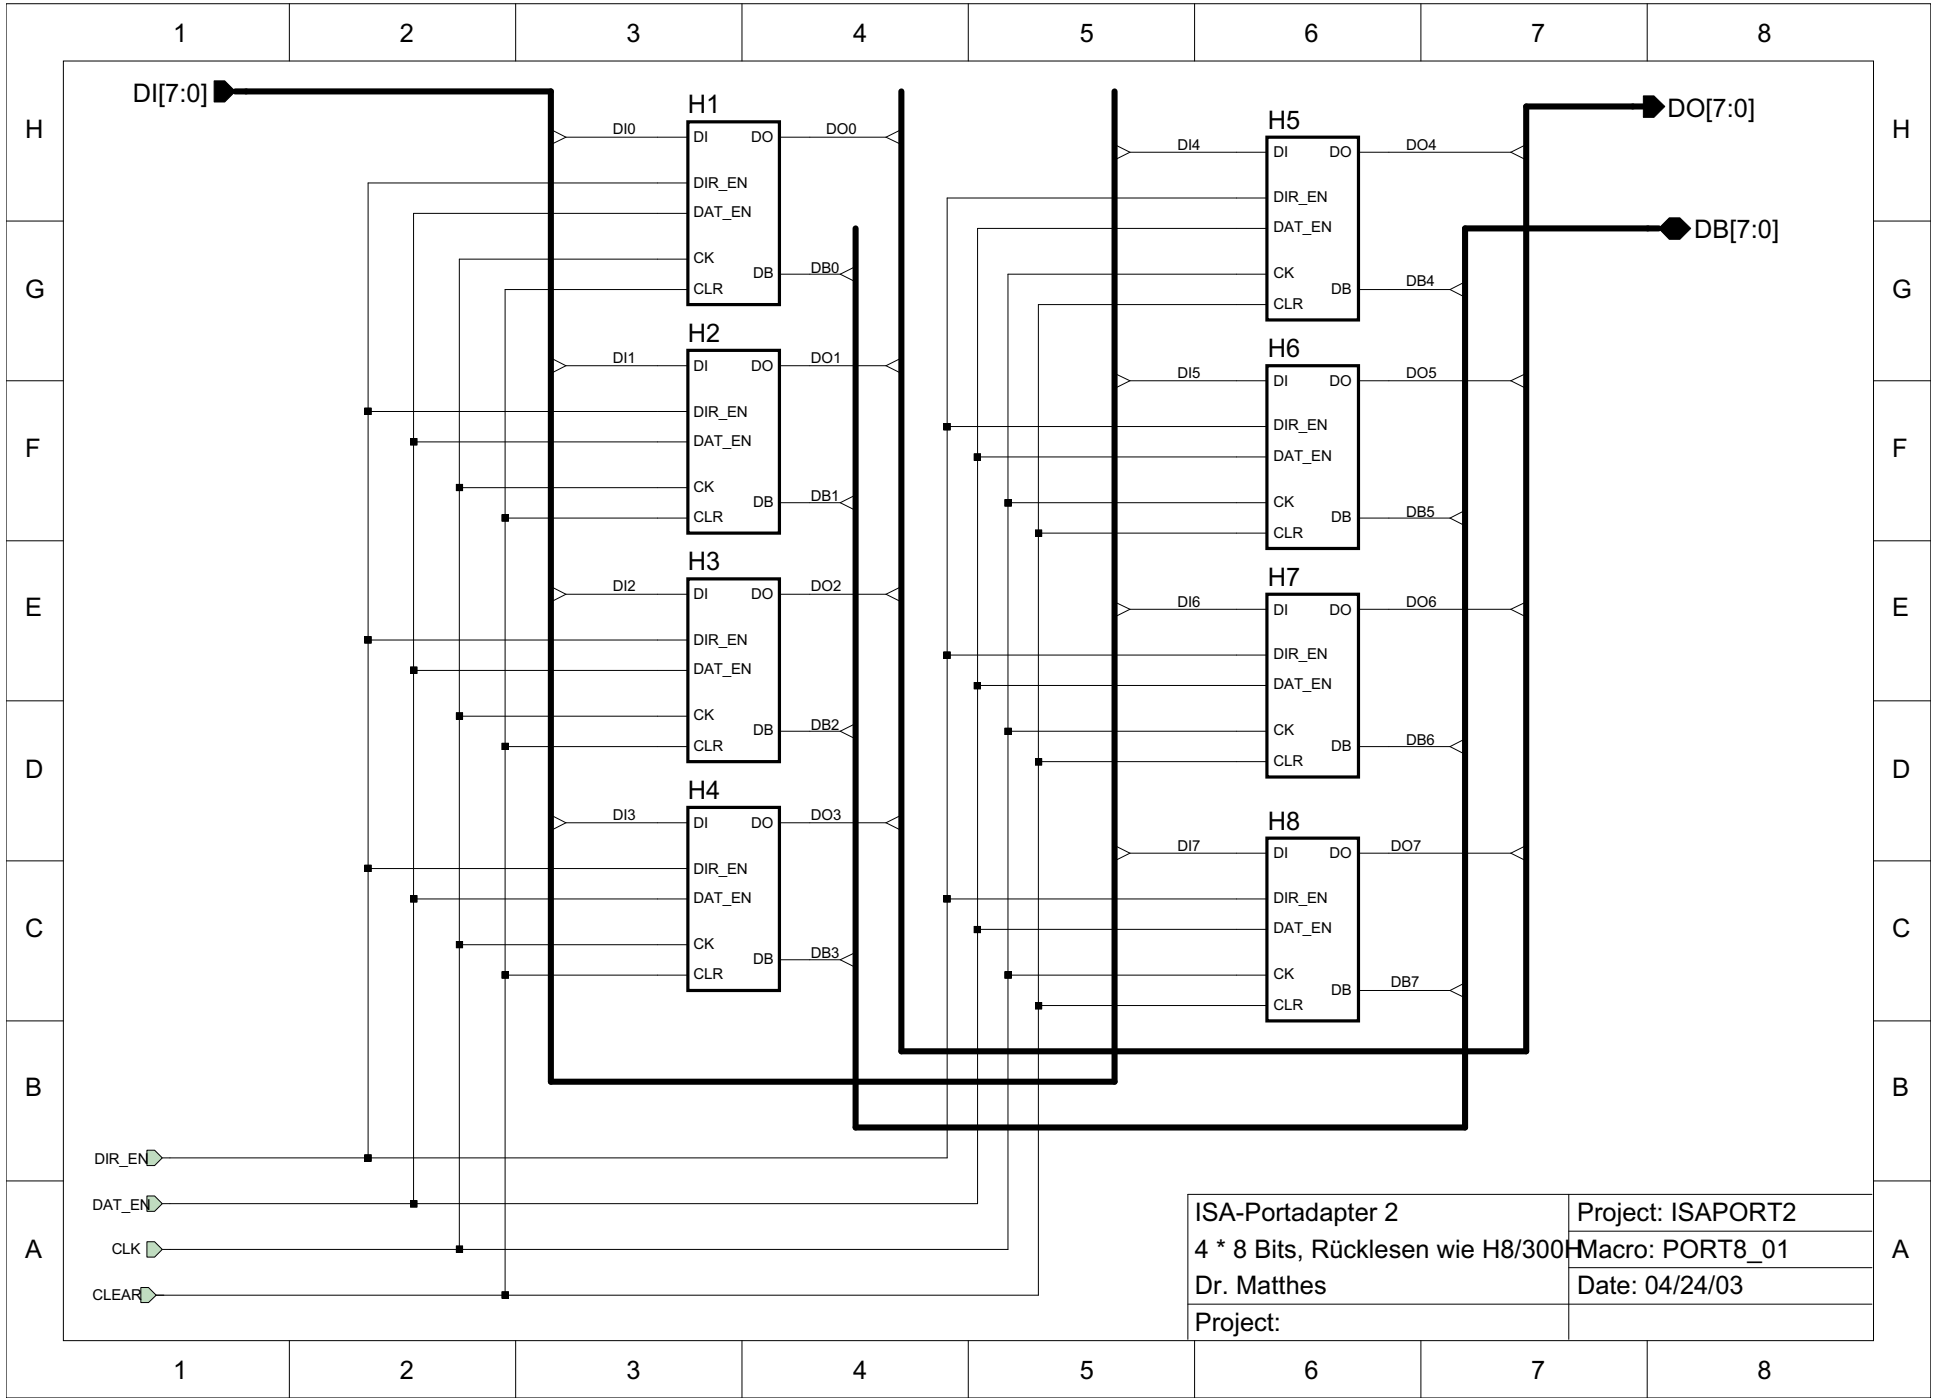

ISA-Portadapter 2	Project: ISAPORT2
4 * 8 Bits, Rücklesen wie H8/300H	Macro: PORTBIT01
Dr. Matthes	Date: 04/24/03
Project:	

ISA-Portadapter 2	Project: ISAPORT2
4 * 8 Bits, Rücklesen wie H8/300	Macro: PORT8_01
Dr. Matthes	Date: 04/24/03
Project:	

ISA-Portadapter 2	Project: ISAPORT2
4 * 8 Bits, Rücklesen wie H8/300	Macro: PORT8_02
Dr. Matthes	Date: 04/24/03
Project:	

ISA-Portadapter 2	Project: ISAPORT2
4 * 8 Bits, Rücklesen wie H8/300	Macro: OPULL8
Dr. Matthes	Date: 04/24/03
Project:	