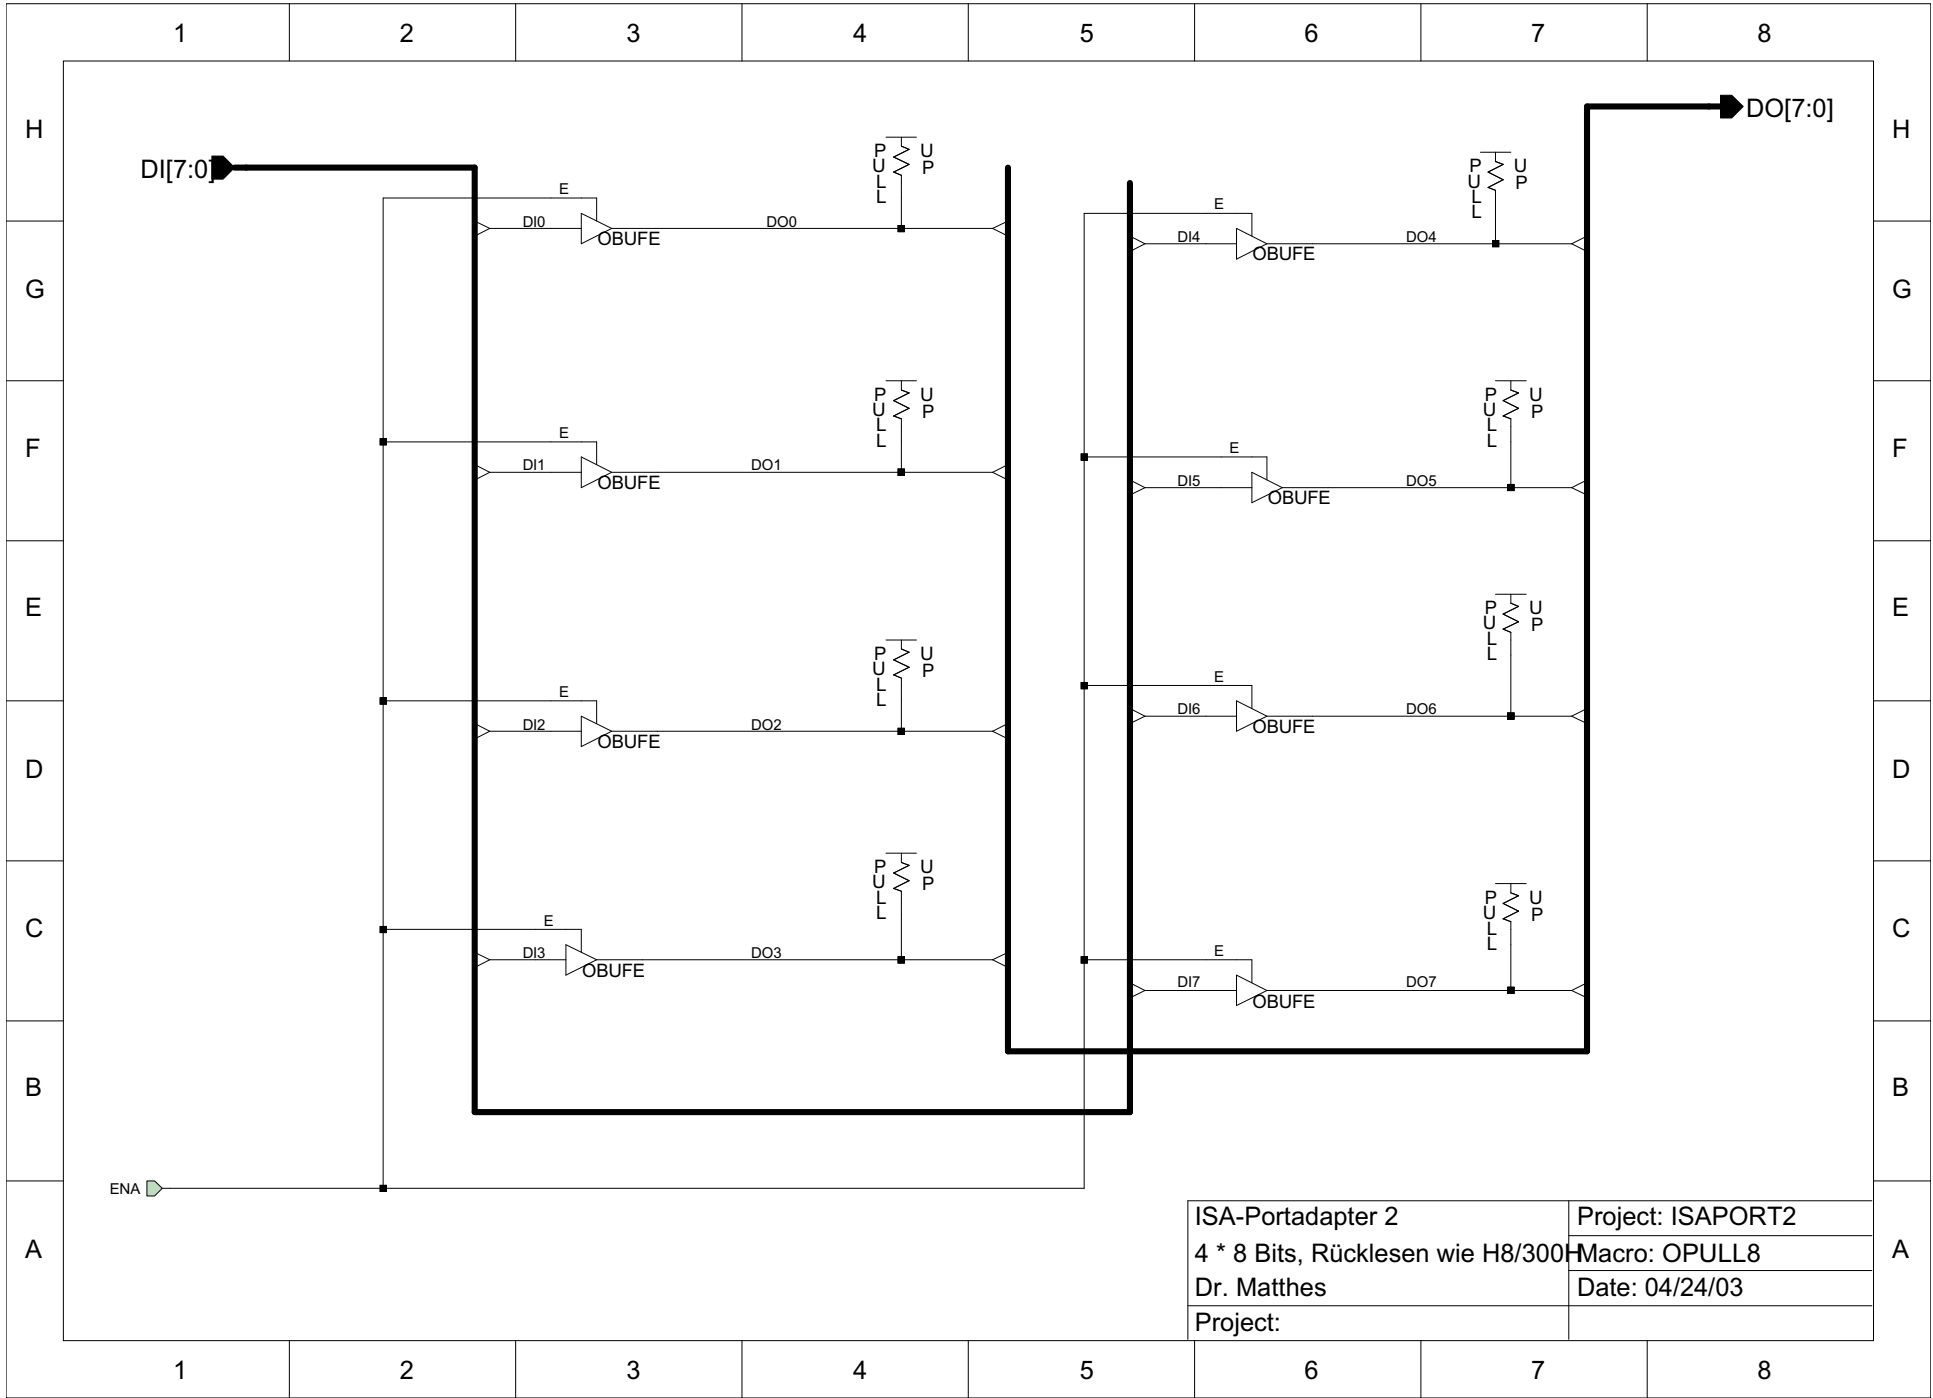

ISA-Portadapter 2	Project: ISAPORT2
4 * 8 Bits, Rücklesen wie H8/300H	Macro: PORTBIT01
Dr. Matthes	Date: 04/24/03
Project:	

ISA-Portadapter 2	Project: ISAPORT2
4 * 8 Bits, Rücklesen wie H8/300	Macro: PORT8_01
Dr. Matthes	Date: 04/24/03
Project:	

ISA-Portadapter 2	Project: ISAPORT2
4 * 8 Bits, Rücklesen wie H8/300	Macro: PORT8_02
Dr. Matthes	Date: 04/24/03
Project:	

ISA-Portadapter 2	Project: ISAPORT2
4 * 8 Bits, Rücklesen wie H8/300	Macro: OPULL8
Dr. Matthes	Date: 04/24/03
Project:	