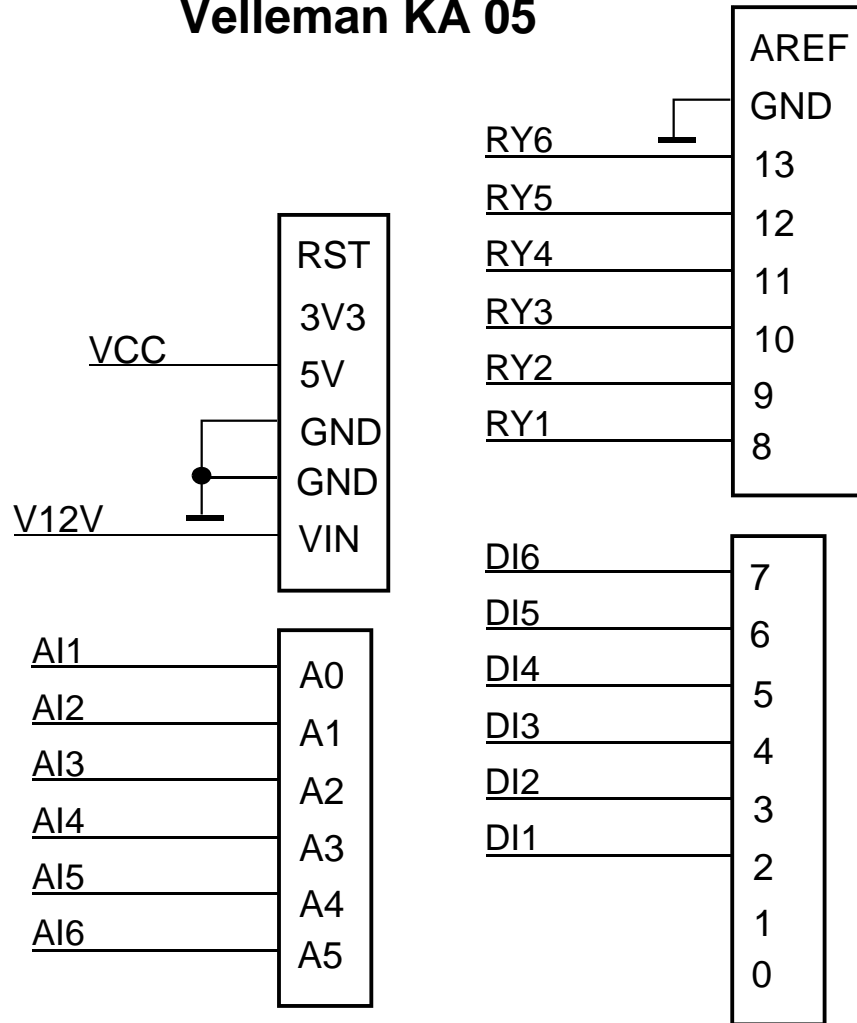

## GPIO Trainer Type 1

Velleman KA05 / PiFace Digital IO

I/O port connectors

Sheet 2 of 4

December 8, 2017

## Velleman KA 05